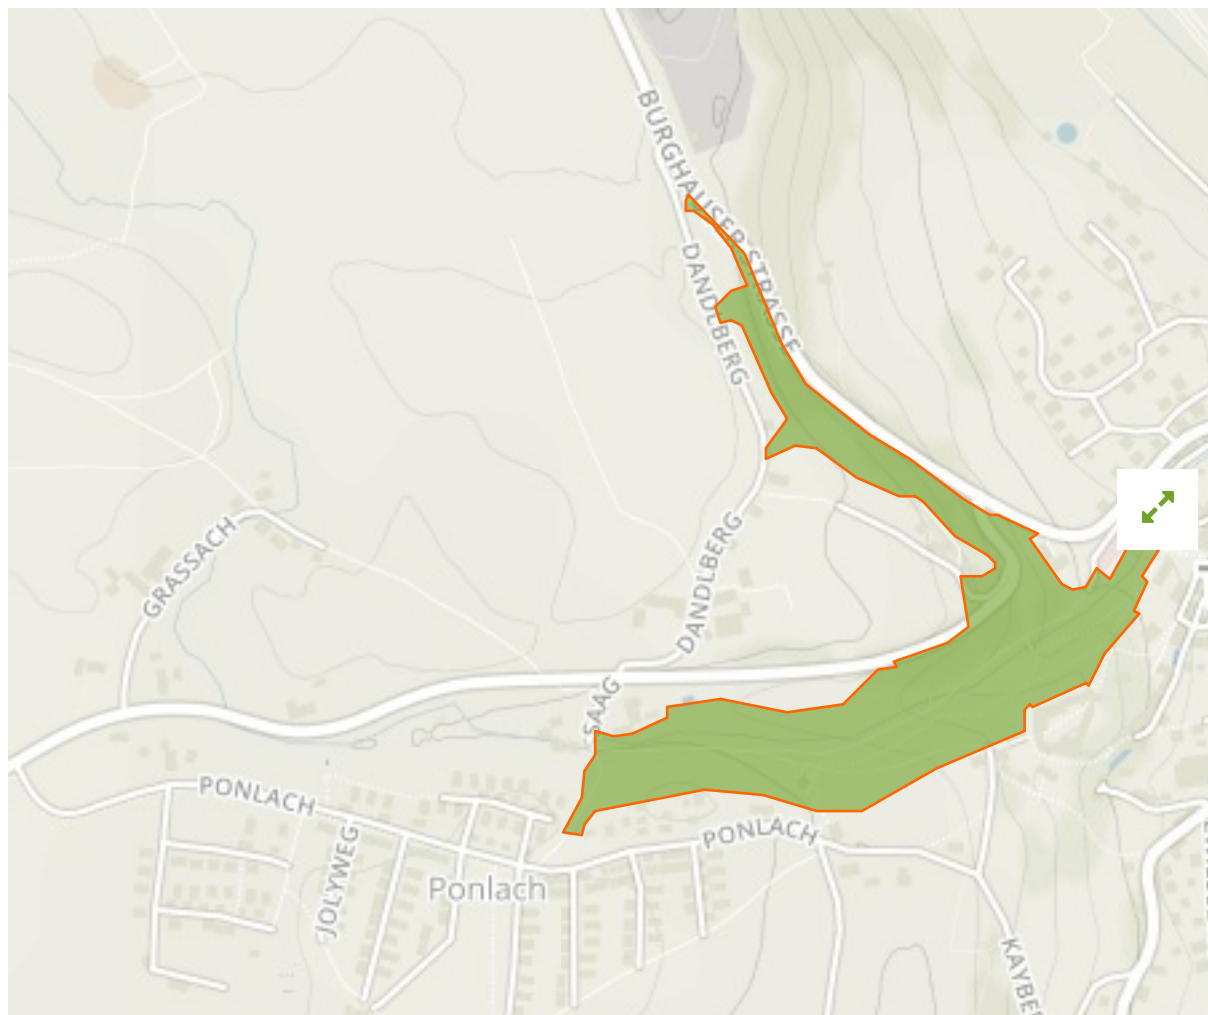

LSG "Ponlachgraben mit angrenzenden Laubwaldteilen" in Germany

The designations employed and the presentation of material on this map do not imply the expression of any opinion whatsoever on the part of the Secretariat of the United Nations concerning the legal status of any country, territory, city or area or of its authorities, or concerning the delimitation of its frontiers or boundaries.

WDPA ID

395906

Reported Area

0.11 km²

Management Effectiveness Evaluations

No information available

Attributes

Original Name	LSG "Ponlachgraben mit angrenzenden Laubwaldteilen"
English Designation	Landscape Protection Area
IUCN Management Category	V
Status	Designated
Type of Designation	National
Status Year	1987
Sublocation	
Governance Type	Federal or national ministry or agency
Management Authority	Bundesamt für Naturschutz
Management Plan	Not Reported
International Criteria	Not Applicable

Reported Area
5.4 km²

**LSG "Salzachtal" im Gebiet der
Gemeinde Haiming, der Stadt
Burghausen und der Gemeinden
Raitenhaslach und Burgkirchen an
der Alz**

in Germany

English Designation
Landscape Protection Area

IUCN Category
IV

WDPA ID **Year of Designation**
555545116

Reported Area
0.9 km²

[Show all](#)