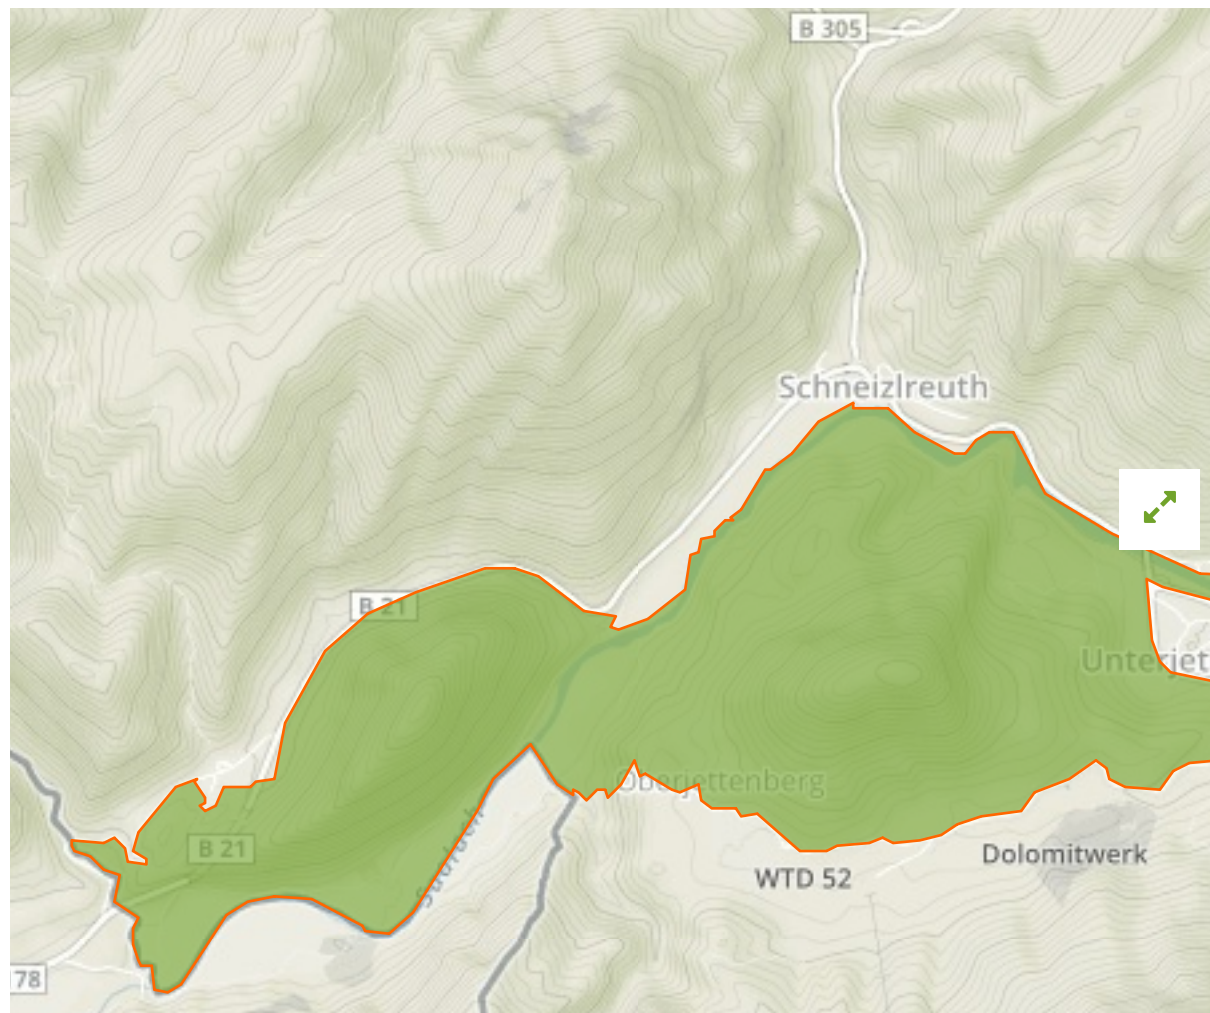

LSG "Oberes Saalachtal mit Wendelberg und Kienberg, Gemeinde Schneizlreuth" in Germany

The designations employed and the presentation of material on this map do not imply the expression of any opinion whatsoever on the part of the Secretariat of the United Nations concerning the legal status of any country, territory, city or area or of its authorities, or concerning the delimitation of its frontiers or boundaries.

WDPA ID

395938

Reported Area

7.84 km²

Management Effectiveness Evaluations

No information available

Attributes

Original Name	LSG "Oberes Saalachtal mit Wendelberg und Kienberg, Gemeinde Schneizlreuth"
English Designation	Landscape Protection Area
IUCN Management Category	V
Status	Designated
Type of Designation	National
Status Year	1989
Sublocation	
Governance Type	Federal or national ministry or agency
Management Authority	Bundesamt für Naturschutz
Management Plan	Not Reported
International Criteria	Not Applicable

WDPA ID Year of Designation
318121

Reported Area
7.3 km²

NSG 'Aschau'; NSG 'Schwarzbach' und Schwimmendes Moos

in Germany

English Designation
Site of Community Importance
(Habitats Directive)

IUCN Category
Not Reported

English Designation
Site of Community Importance (Habitats Directive)

IUCN Category
Not Reported

WDPA ID **Year of Designation**
555579401

Reported Area
213.4 km²

[Show all](#)