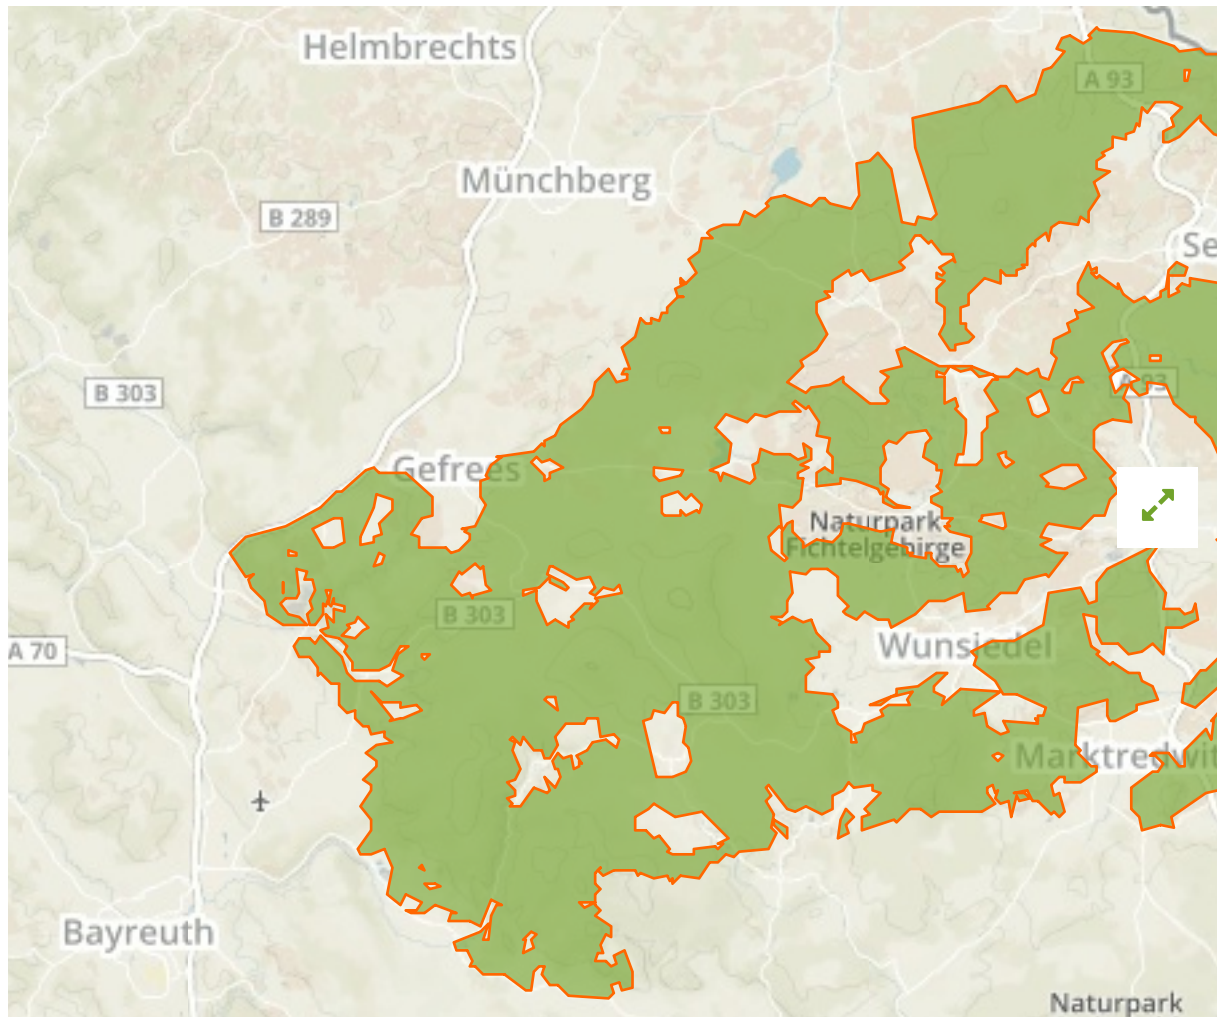

LSG "Fichtelgebirge" in Germany

The designations employed and the presentation of material on this map do not imply the expression of any opinion whatsoever on the part of the Secretariat of the United Nations concerning the legal status of any country, territory, city or area or of its authorities, or concerning the delimitation of its frontiers or boundaries.

WDPA ID

395957

Reported Area

627.28 km²

Management Effectiveness Evaluations

No information available

Attributes

Original Name	LSG "Fichtelgebirge"
English Designation	Landscape Protection Area
IUCN Management Category	V
Status	Designated
Type of Designation	National
Status Year	1990
Sublocation	
Governance Type	Federal or national ministry or agency
Management Authority	Bundesamt für Naturschutz
Management Plan	Not Reported
International Criteria	Not Applicable

IUCN Category

IV

WDPA ID Year of Designation

343101

Reported Area

0.1 km²

Feuchtgebiete um Selb und Großwendern

in Germany

English Designation
 Nature Reserve

IUCN Category
 IV

WDPA ID Year of Designation
 82211

[Show all](#) Reported Area
 0.4 km²