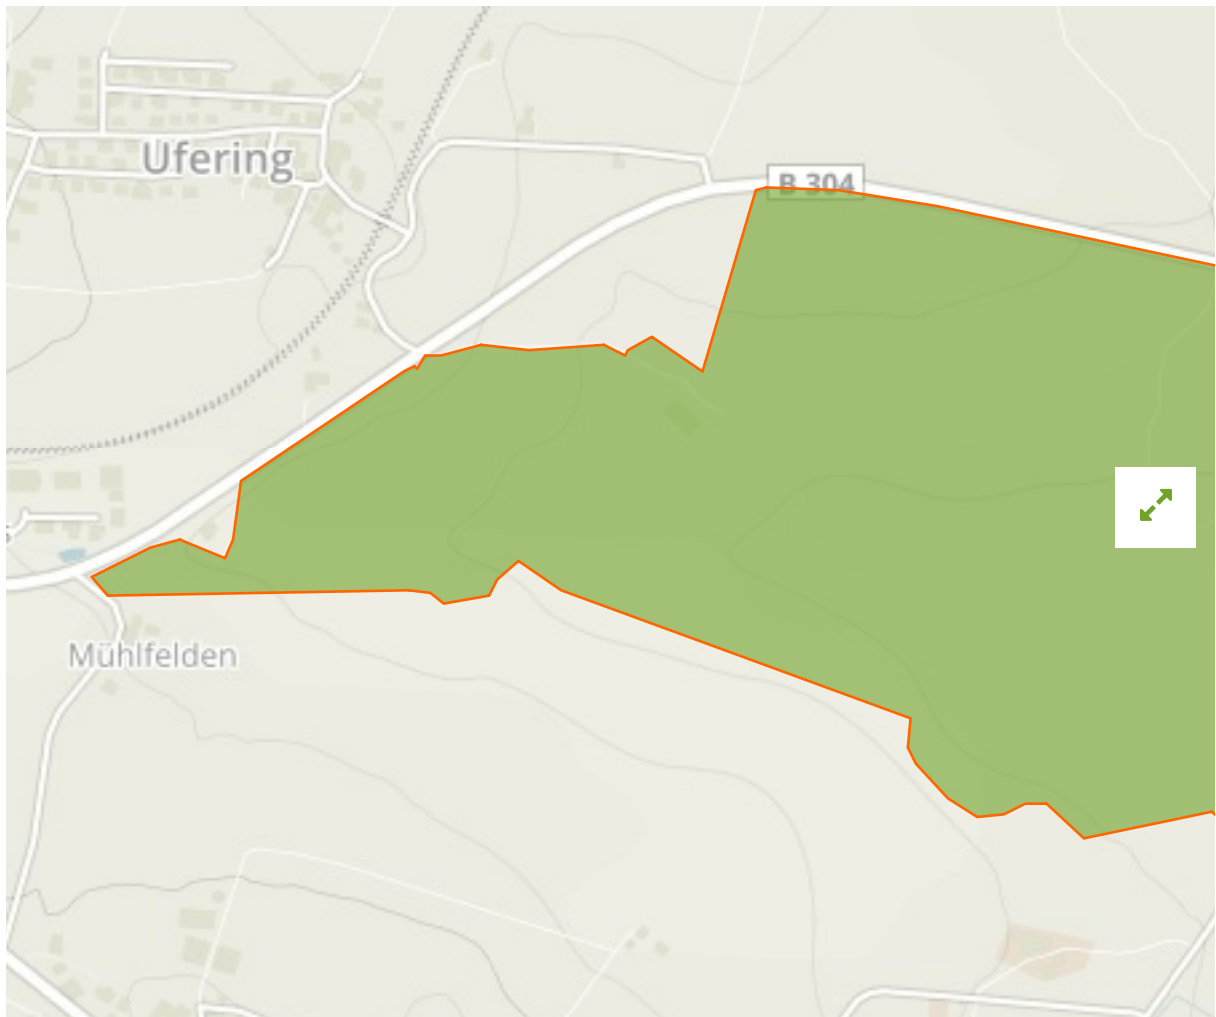

## LSG "Oberlauf der Kleinen Sur" in Germany

The designations employed and the presentation of material on this map do not imply the expression of any opinion whatsoever on the part of the Secretariat of the United Nations concerning the legal status of any country, territory, city or area or of its authorities, or concerning the delimitation of its frontiers or boundaries.

WDPA ID

---

**395996**

Reported Area

---

**0.77 km<sup>2</sup>**

## Attributes

---

<b>Original Name</b>	<b>LSG "Oberlauf der Kleinen Sur"</b>
<b>English Designation</b>	<b>Landscape Protection Area</b>
<b>IUCN Management Category</b>	<b>V</b>
Status	Designated
Type of Designation	National
Status Year	1995
Sublocation	
Governance Type	Federal or national ministry or agency
Management Authority	Bundesamt für Naturschutz
Management Plan	Not Reported
International Criteria	Not Applicable