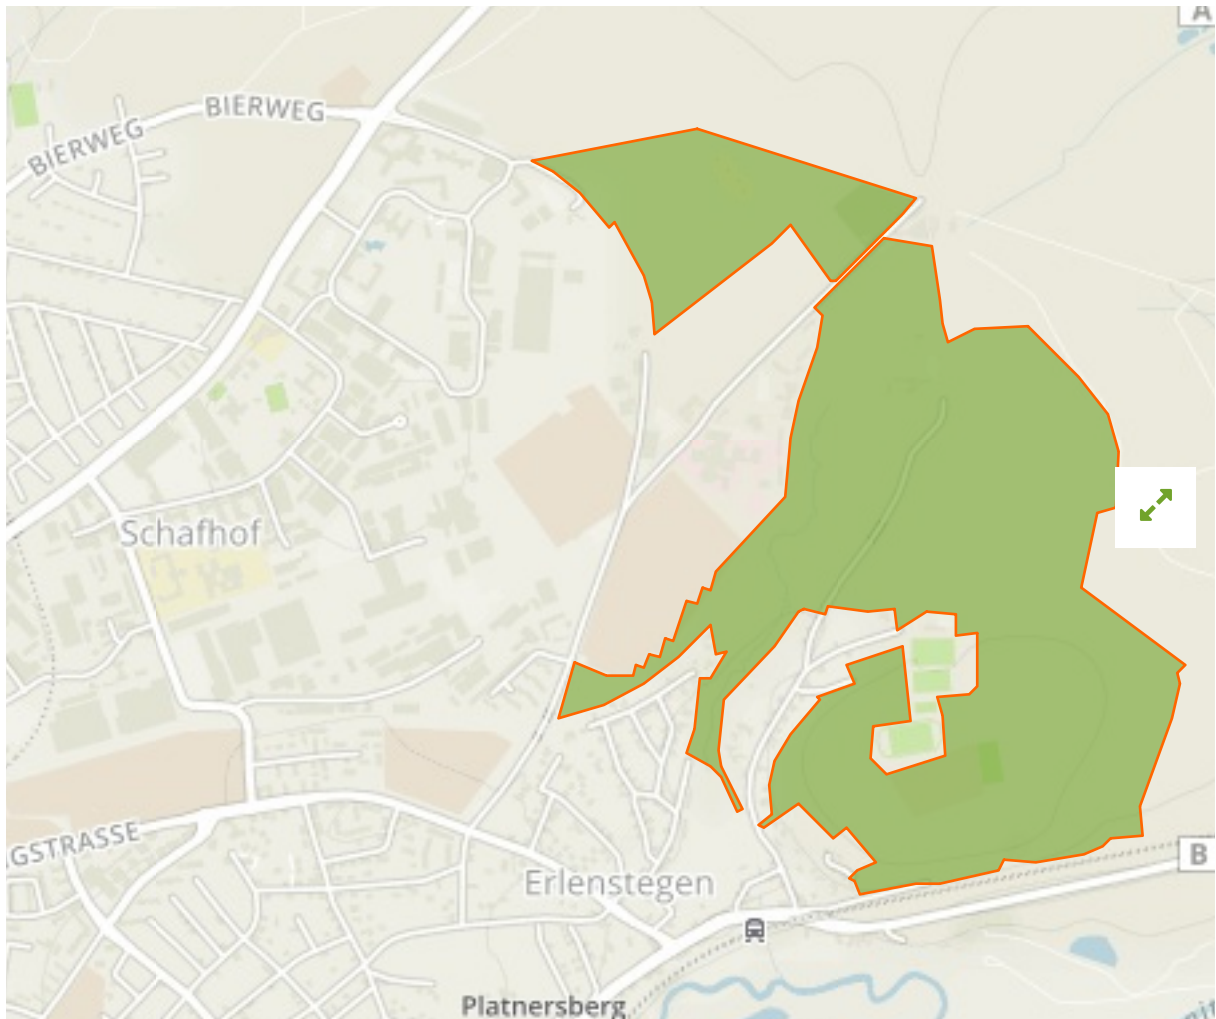

## Tiefgraben und Kohlbeck in Germany

The designations employed and the presentation of material on this map do not imply the expression of any opinion whatsoever on the part of the Secretariat of the United Nations concerning the legal status of any country, territory, city or area or of its authorities, or concerning the delimitation of its frontiers or boundaries.

WDPA ID

---

**396083**

Reported Area

---

**1.2 km<sup>2</sup>**

## Attributes

---

<b>Original Name</b>	<b>Tiefgraben und Kohlbeck</b>
<b>English Designation</b>	<b>Landscape Protection Area</b>
<b>IUCN Management Category</b>	<b>V</b>
Status	Designated
Type of Designation	National
Status Year	1978
Sublocation	
Governance Type	Federal or national ministry or agency
Management Authority	Bundesamt für Naturschutz
Management Plan	Not Reported
International Criteria	Not Applicable