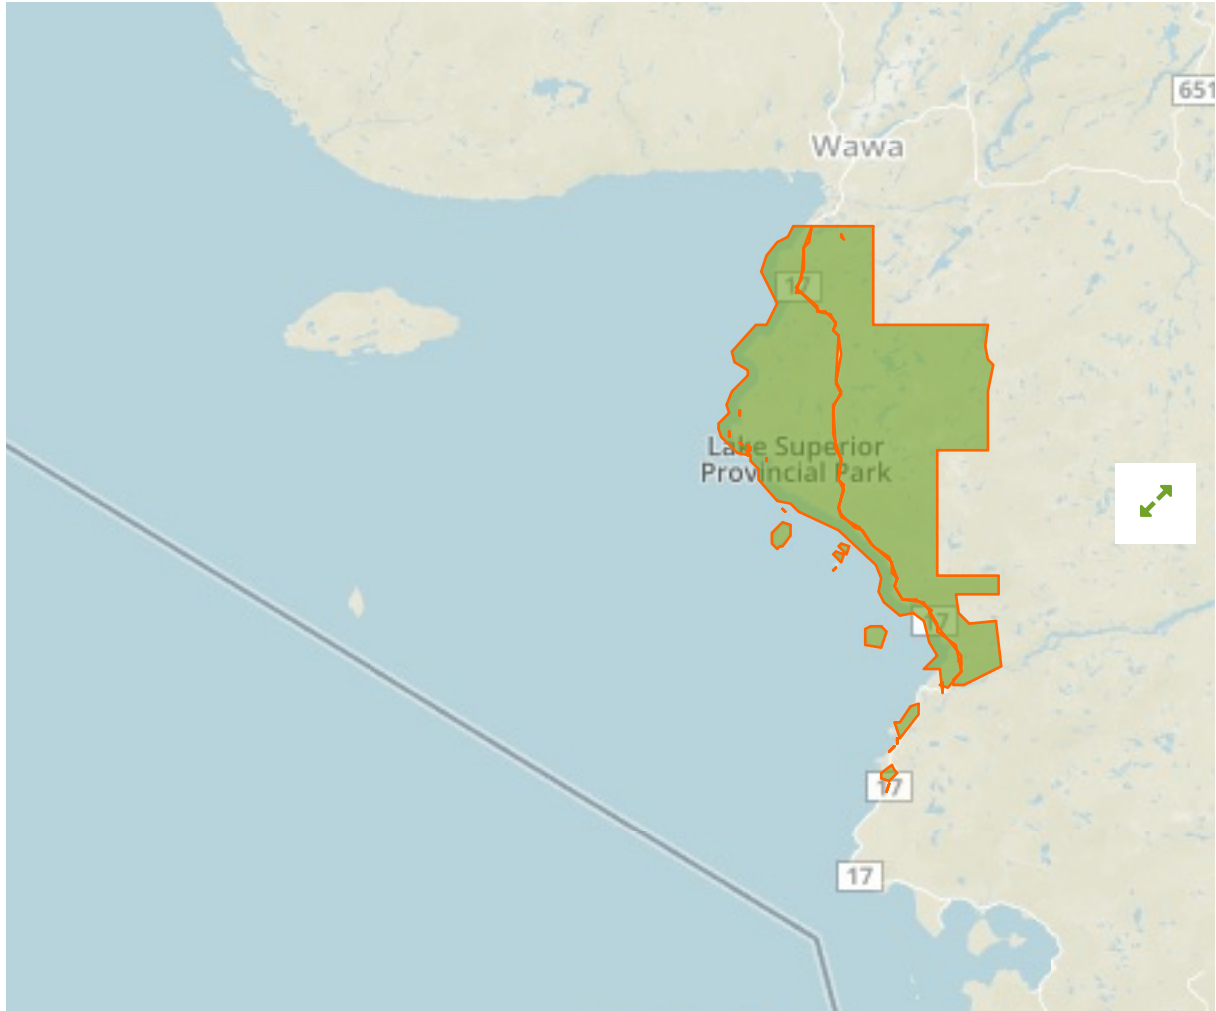

Lake Superior Provincial Park (Natural Environment Class) in [Canada](#)

The designations employed and the presentation of material on this map do not imply the expression of any opinion whatsoever on the part of the Secretariat of the United Nations concerning the legal status of any country, territory, city or area or of its authorities, or concerning the delimitation of its frontiers or boundaries.

WDPA ID

4166

Reported Area

1608.1 km²

Management Effectiveness Evaluations

No information available

Attributes

Original Name	Lake Superior Provincial Park (Natural Environment Class)
English Designation	Provincial Park
IUCN Management Category	II
Status	Designated
Type of Designation	National
Status Year	1944
Sublocation	CA-ON
Governance Type	Sub-national ministry or agency
Management Authority	Ontario Parks
Management Plan	www.ontarioparks.com/en
International Criteria	Not Applicable