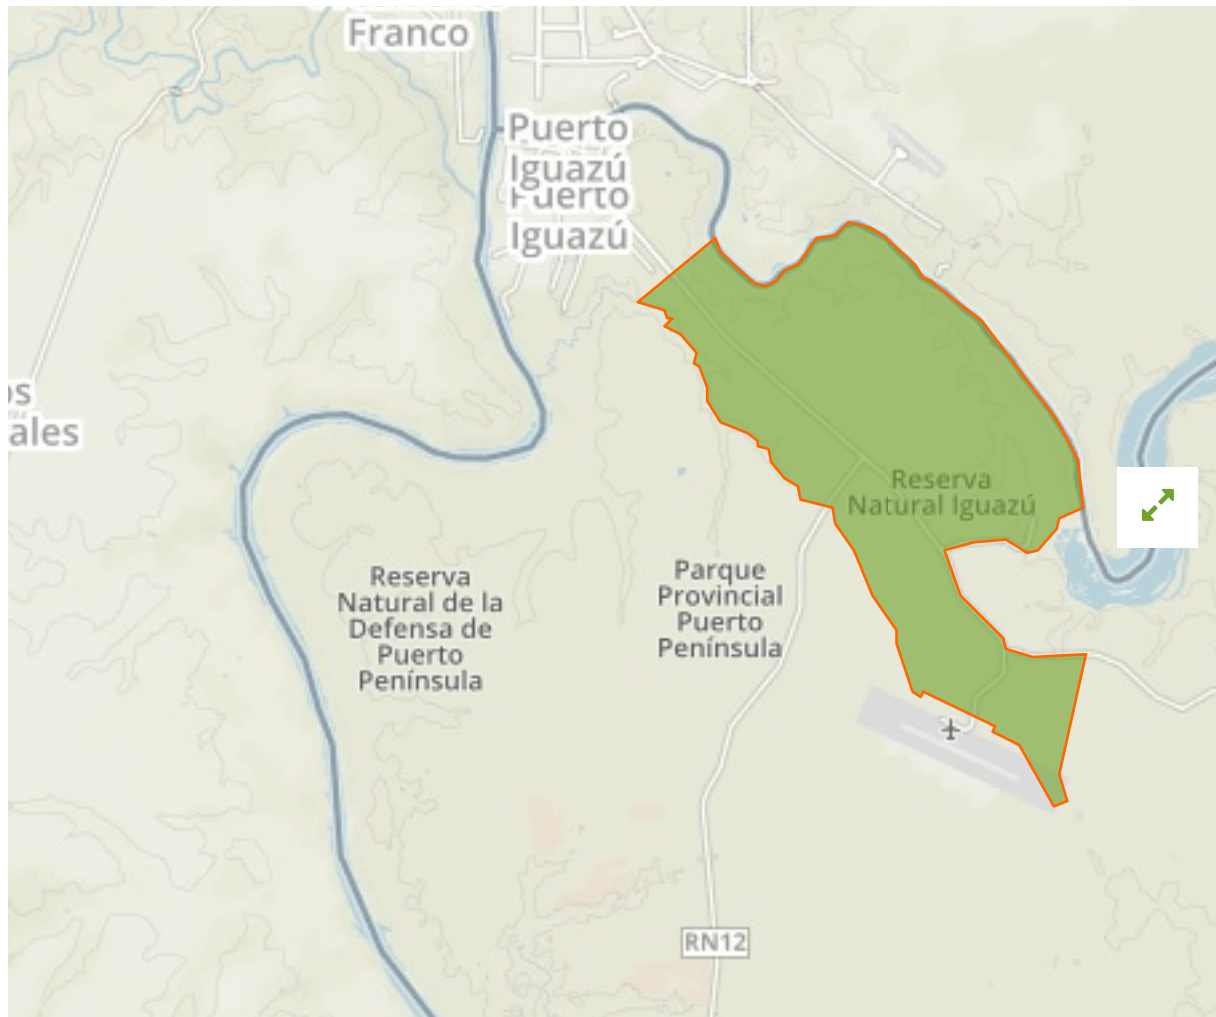

## Iguazú in Argentina

The designations employed and the presentation of material on this map do not imply the expression of any opinion whatsoever on the part of the Secretariat of the United Nations concerning the legal status of any country, territory, city or area or of its authorities, or concerning the delimitation of its frontiers or boundaries.

WDPA ID

---

**4332**

Reported Area

---

**76.75 km<sup>2</sup>**

#### Transboundary sites

---

**Iguazu National Park**

in Argentina

**Iguaçu National Park**

in Brazil

English Designation  
World Heritage Site (natural or mixed)

IUCN Category  
Not Applicable

WDPA ID    Year of Designation  
10901

Reported Area  
555.0 km<sup>2</sup>