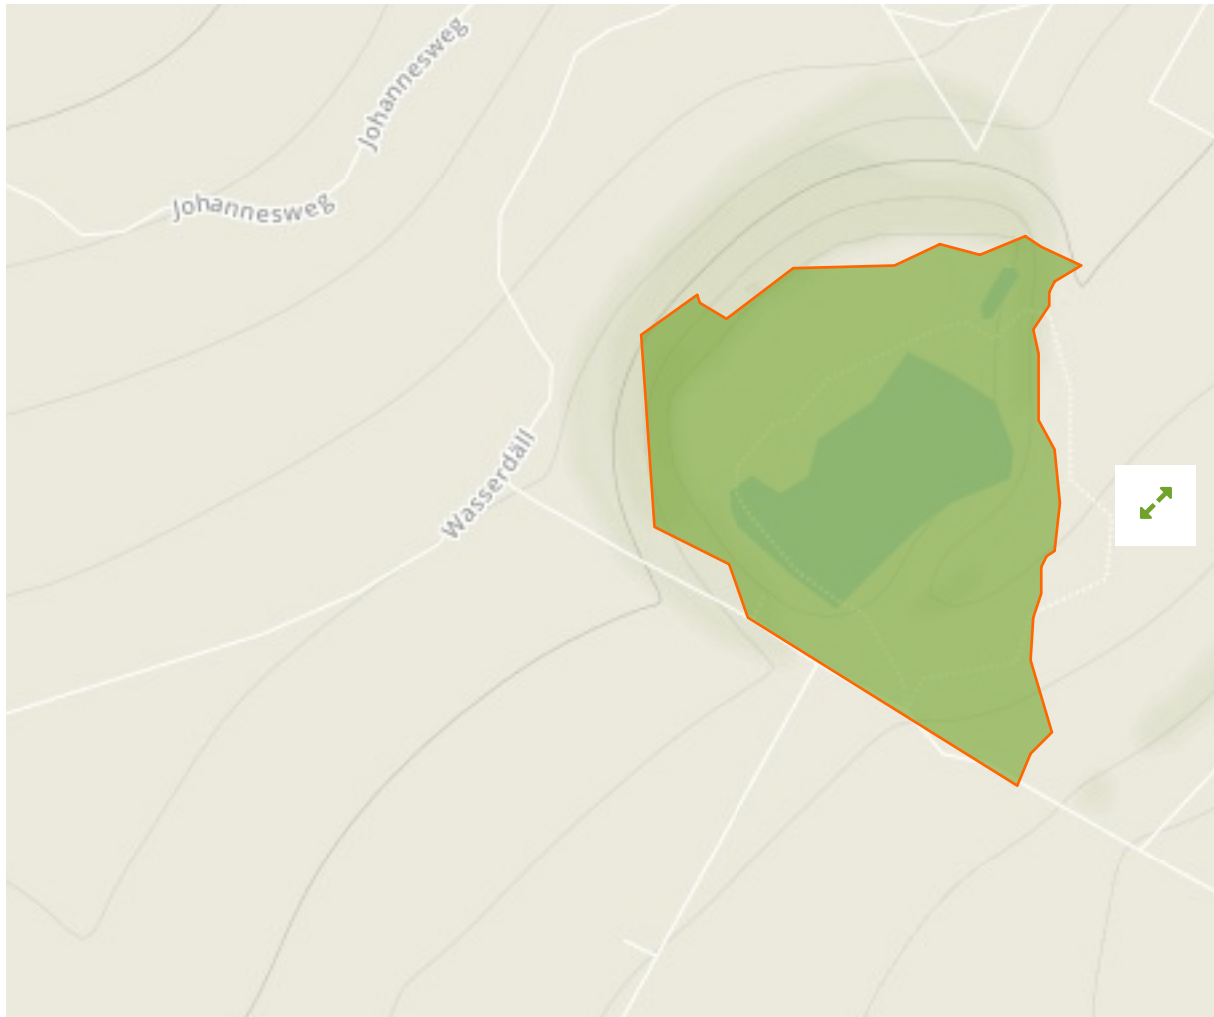

## Quarzitbruch bei Rosbach in Germany

The designations employed and the presentation of material on this map do not imply the expression of any opinion whatsoever on the part of the Secretariat of the United Nations concerning the legal status of any country, territory, city or area or of its authorities, or concerning the delimitation of its frontiers or boundaries.

WDPA ID

---

**555514019**

Reported Area

---

**0.05 km<sup>2</sup>**