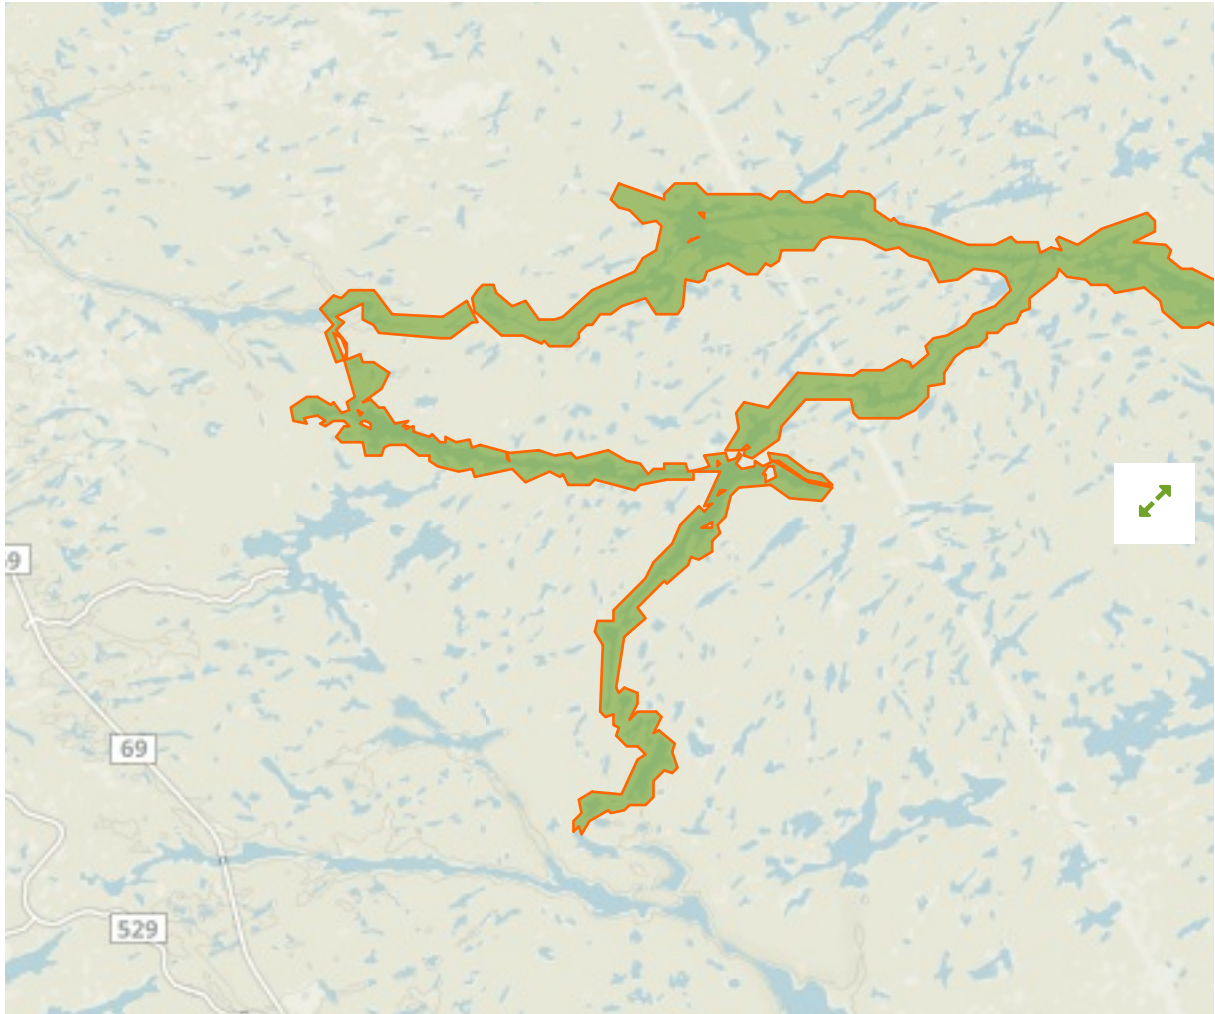

## Magnetawan River Provincial Park (Waterway Class) in Canada

The designations employed and the presentation of material on this map do not imply the expression of any opinion whatsoever on the part of the Secretariat of the United Nations concerning the legal status of any country, territory, city or area or of its authorities, or concerning the delimitation of its frontiers or boundaries.

WDPA ID

---

**555516012**

Reported Area

---

**34.24 km<sup>2</sup>**