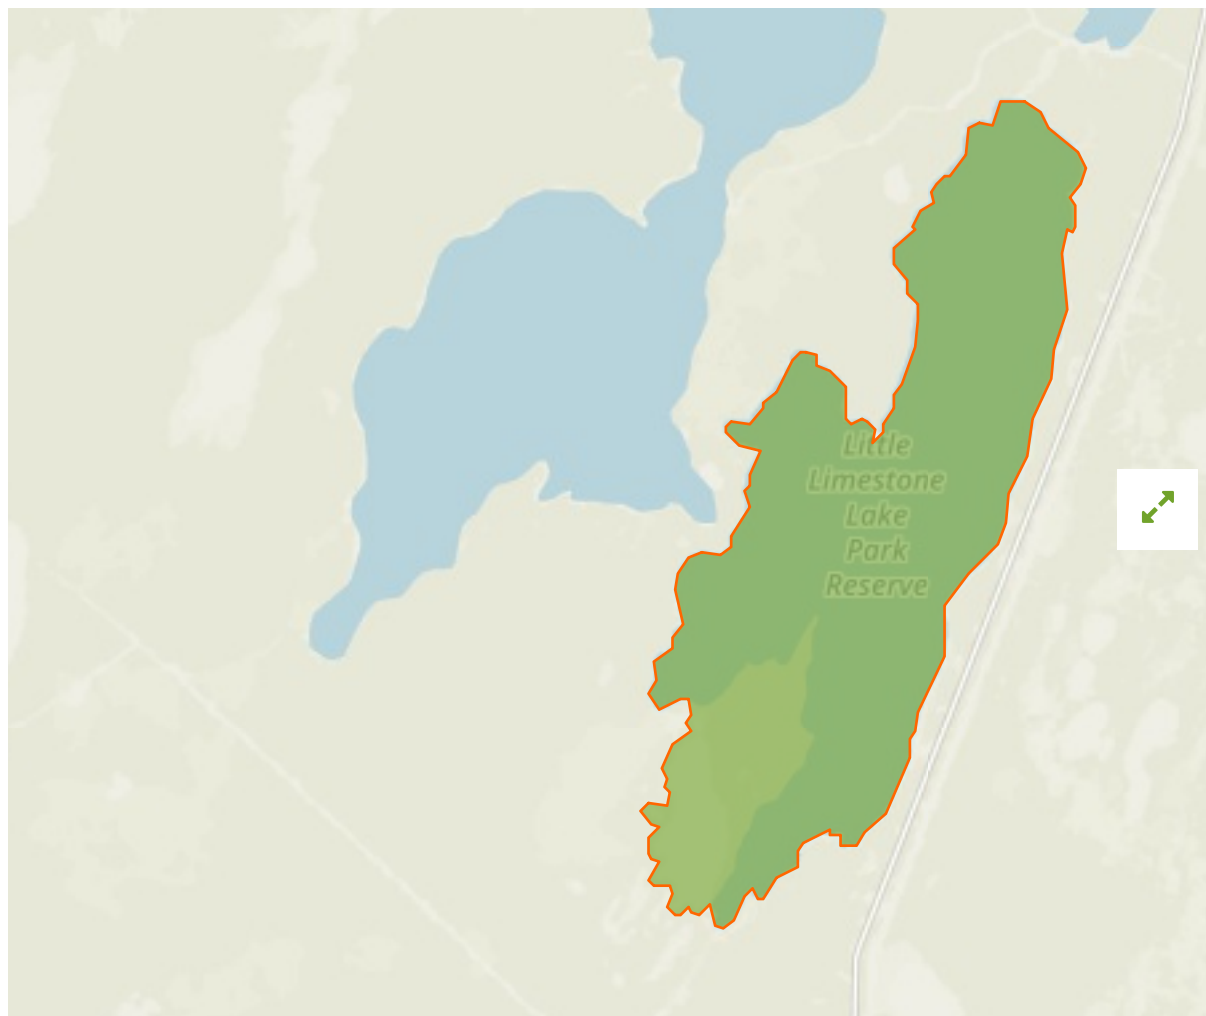

## Little Limestone Lake Provincial Park in Canada

The designations employed and the presentation of material on this map do not imply the expression of any opinion whatsoever on the part of the Secretariat of the United Nations concerning the legal status of any country, territory, city or area or of its authorities, or concerning the delimitation of its frontiers or boundaries.

WDPA ID

---

**555516037**

Reported Area

---

**48.1 km<sup>2</sup>**

## Attributes

---

<b>Original Name</b>	<b>Little Limestone Lake Provincial Park</b>
<b>English Designation</b>	<b>Provincial Park</b>
<b>IUCN Management Category</b>	<b>III</b>
Status	Designated
Type of Designation	National
Status Year	2007
Sublocation	CA-MB
Governance Type	Sub-national ministry or agency
Management Authority	Manitoba Sustainable Development
Management Plan	<a href="http://www.gov.mb.ca/conservation/parks/pdf/public/little_limestone_announcement.pdf">www.gov.mb.ca/conservation/parks/pdf/public/little_limestone_announcement.pdf</a>
International Criteria	Not Applicable