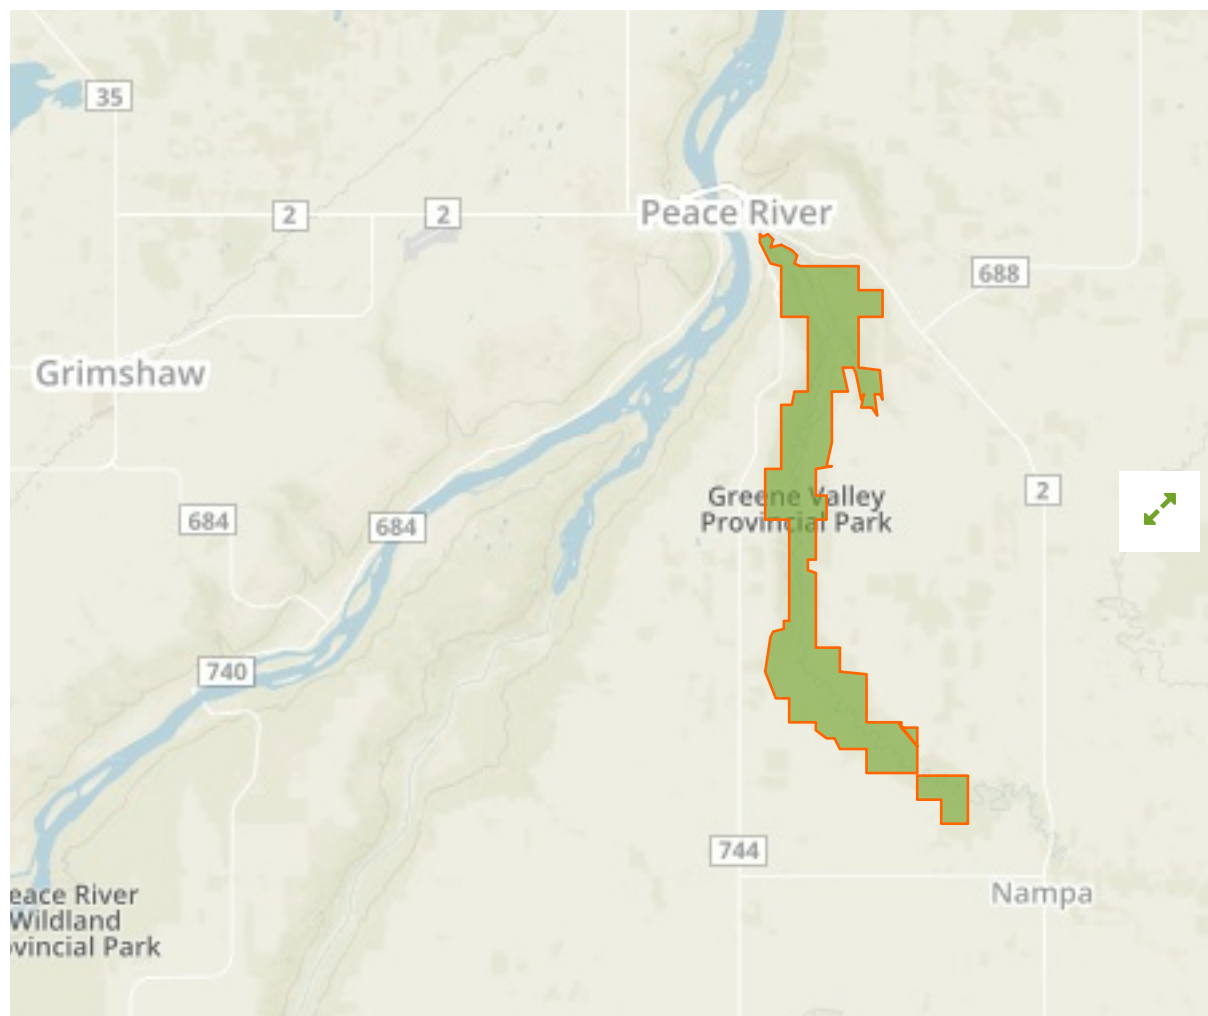

## Greene Valley Provincial Park in Canada

The designations employed and the presentation of material on this map do not imply the expression of any opinion whatsoever on the part of the Secretariat of the United Nations concerning the legal status of any country, territory, city or area or of its authorities, or concerning the delimitation of its frontiers or boundaries.

WDPA ID

**555516092**

Reported Area

**31.31 km<sup>2</sup>**