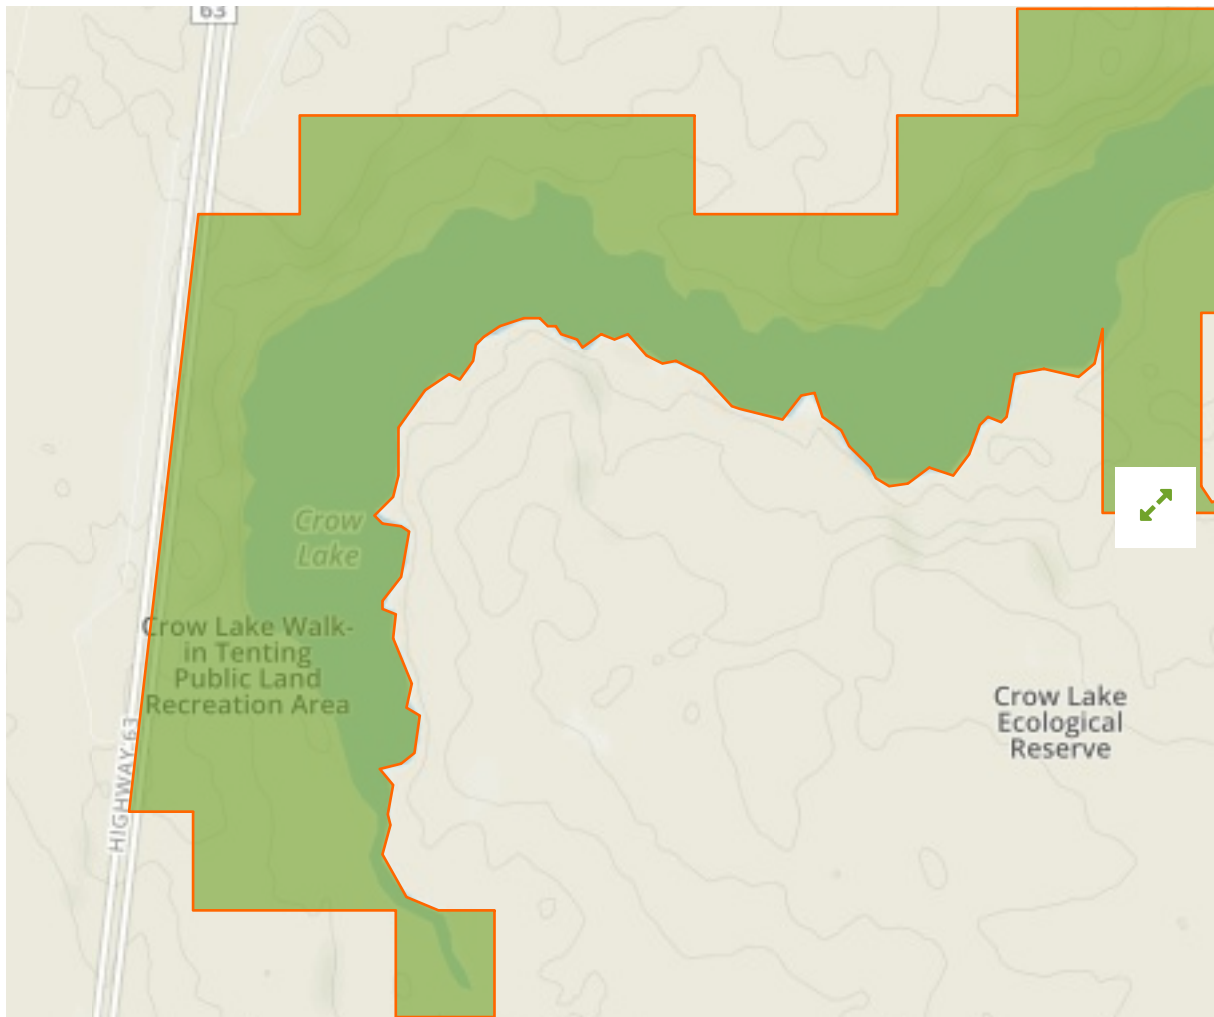

Crow Lake Provincial Park in Canada

The designations employed and the presentation of material on this map do not imply the expression of any opinion whatsoever on the part of the Secretariat of the United Nations concerning the legal status of any country, territory, city or area or of its authorities, or concerning the delimitation of its frontiers or boundaries.

WDPA ID

555516094

Reported Area

7.86 km²

Management Effectiveness Evaluations

No information available

Attributes

| | |
|---------------------------------|---|
| Original Name | Crow Lake Provincial Park |
| English Designation | Provincial Park |
| IUCN Management Category | II |
| Status | Designated |
| Type of Designation | National |
| Status Year | 2000 |
| Sublocation | CA-AB |
| Governance Type | Sub-national ministry or agency |
| Management Authority | Parks Division, Alberta Environment and Parks |
| Management Plan | View Management Plan |
| International Criteria | Not Applicable |