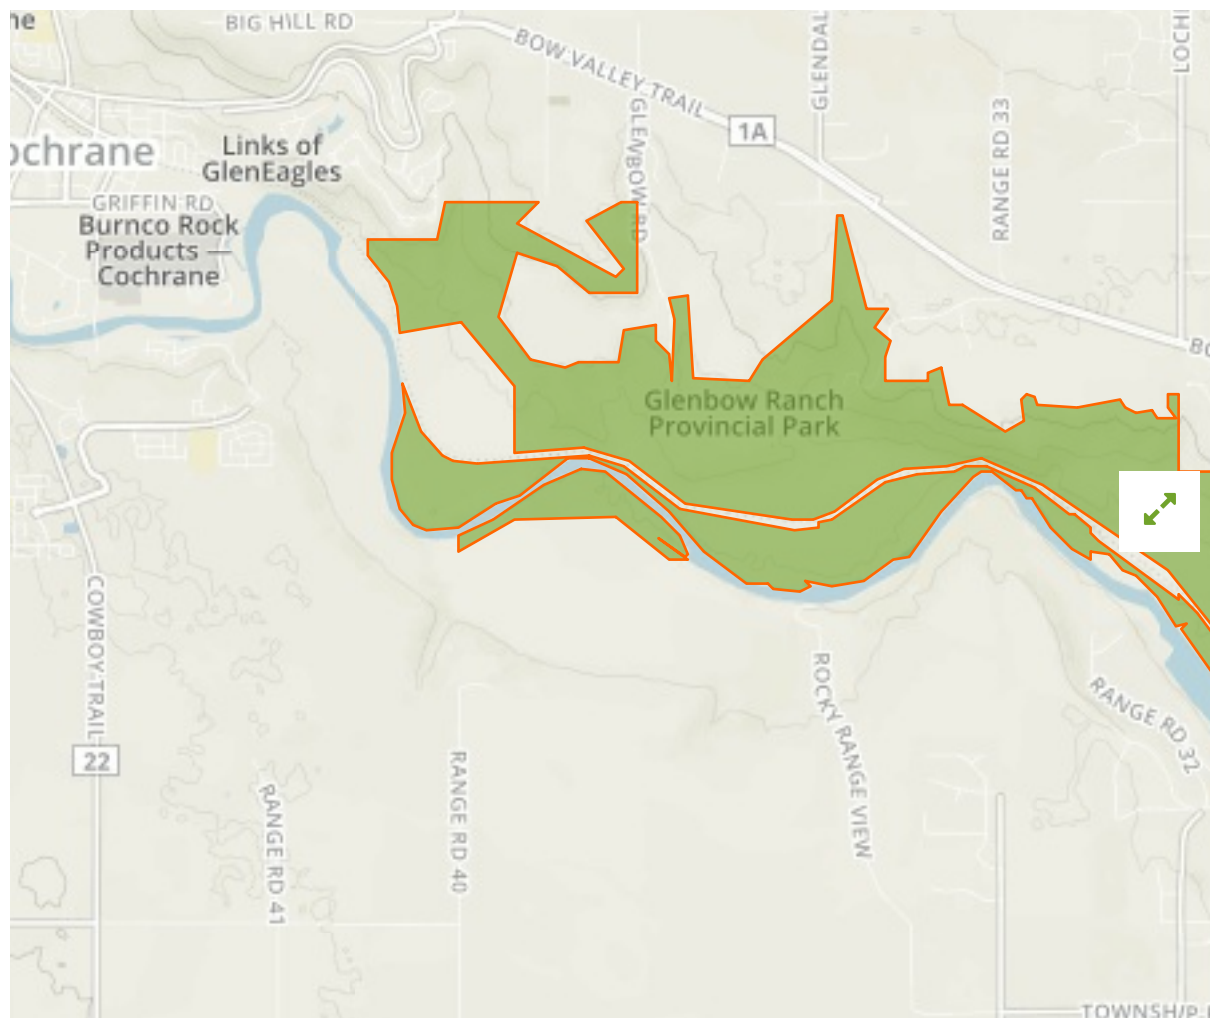

## Glenbow Ranch Provincial Park in Canada

The designations employed and the presentation of material on this map do not imply the expression of any opinion whatsoever on the part of the Secretariat of the United Nations concerning the legal status of any country, territory, city or area or of its authorities, or concerning the delimitation of its frontiers or boundaries.

WDPA ID

---

**555516119**

Reported Area

---

**13.34 km<sup>2</sup>**