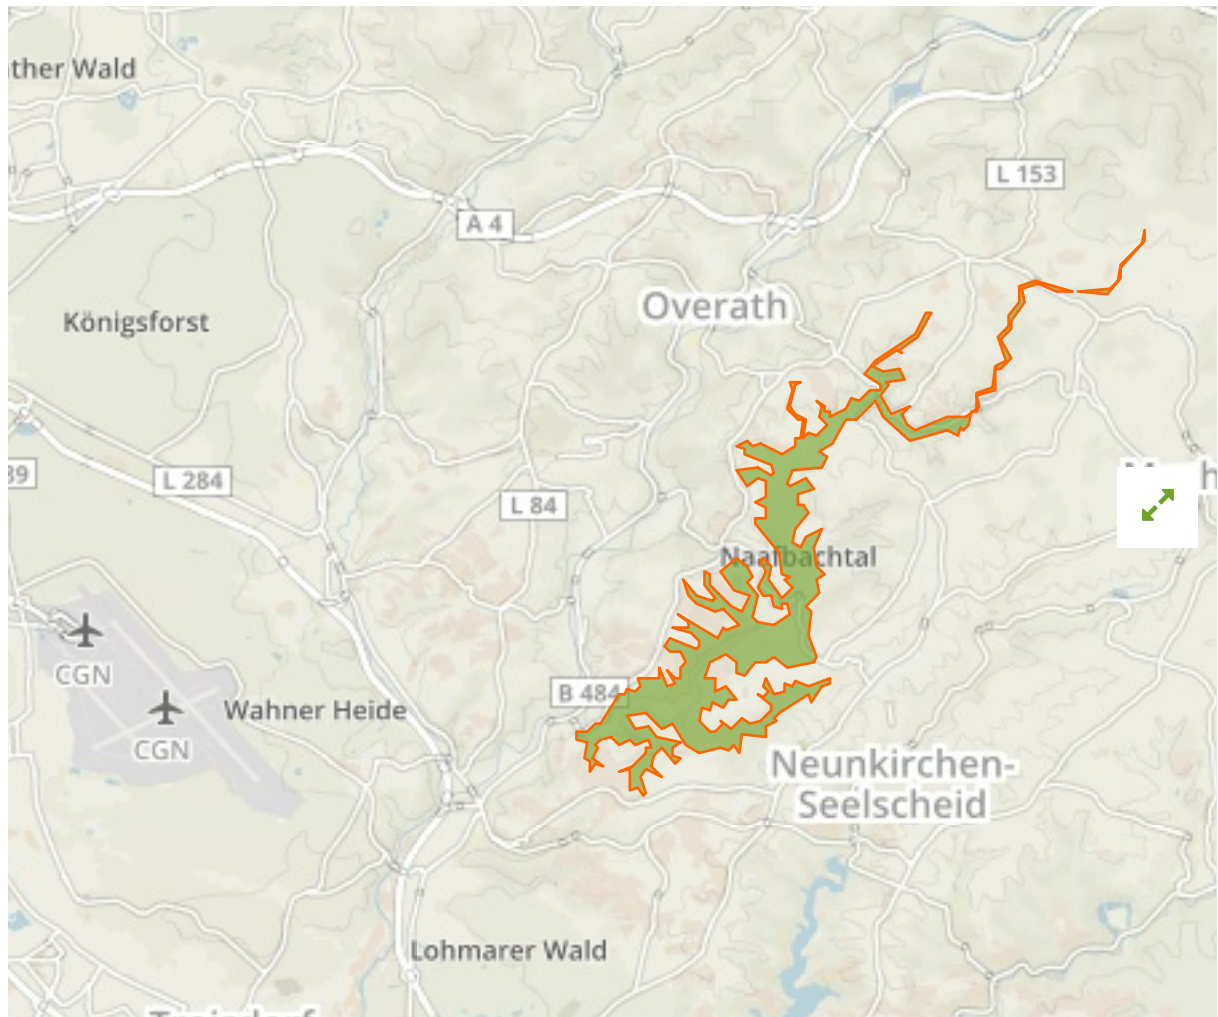

## Naafbachtal in Germany

The designations employed and the presentation of material on this map do not imply the expression of any opinion whatsoever on the part of the Secretariat of the United Nations concerning the legal status of any country, territory, city or area or of its authorities, or concerning the delimitation of its frontiers or boundaries.

WDPA ID

**555520446**

Reported Area

**9.23 km<sup>2</sup>**