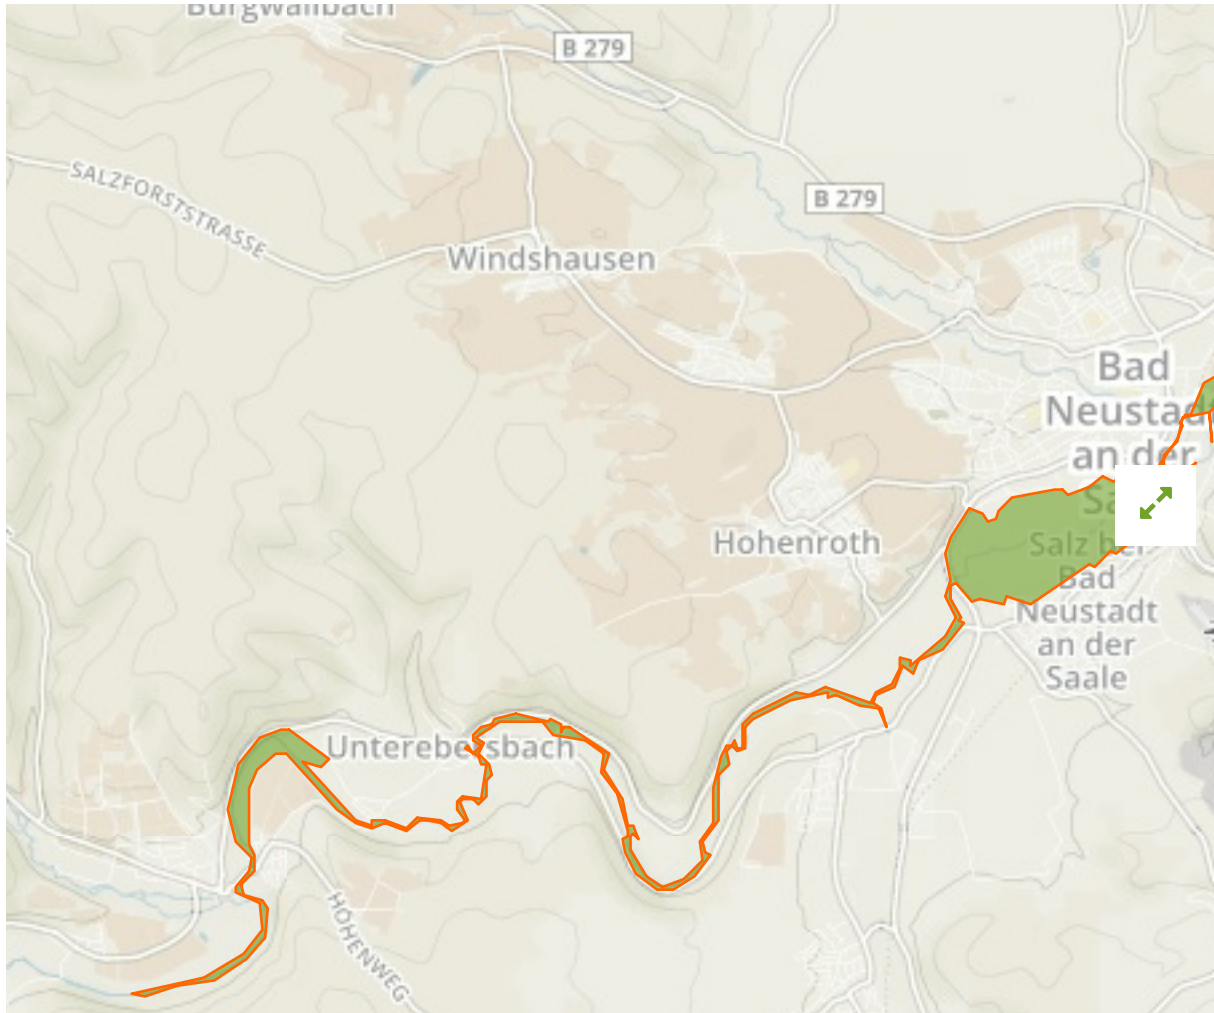

Fränkische Saale zwischen Heustreu und Steinach in Germany

The designations employed and the presentation of material on this map do not imply the expression of any opinion whatsoever on the part of the Secretariat of the United Nations concerning the legal status of any country, territory, city or area or of its authorities, or concerning the delimitation of its frontiers or boundaries.

WDPA ID

555521013

Reported Area

3.01 km²

Management Effectiveness Evaluations

No information available

Attributes

Original Name	Fränkische Saale zwischen Heustreu und Steinach
English Designation	Site of Community Importance (Habitats Directive)
IUCN Management Category	Not Reported
Status	Designated
Type of Designation	Regional
Status Year	2004
Sublocation	
Governance Type	Federal or national ministry or agency
Management Authority	Not Reported
Management Plan	Not Reported
International Criteria	Not Applicable