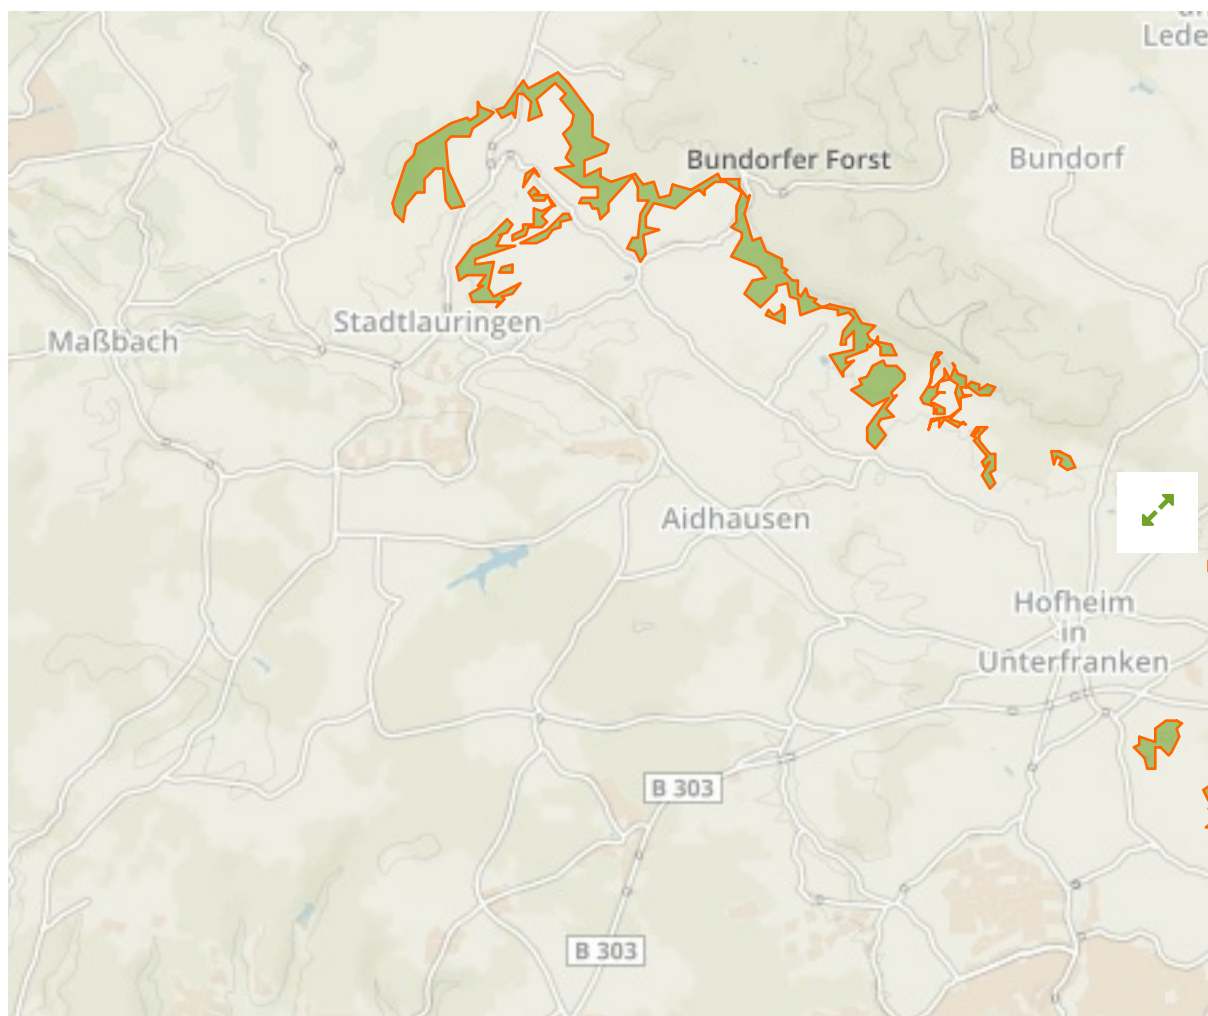

## Haßbergetrauf von Königsberg bis Stadtlauringen in Germany

The designations employed and the presentation of material on this map do not imply the expression of any opinion whatsoever on the part of the Secretariat of the United Nations concerning the legal status of any country, territory, city or area or of its authorities, or concerning the delimitation of its frontiers or boundaries.

WDPA ID

---

**555521082**

Reported Area

---

**9.28 km<sup>2</sup>**

## Attributes

---

<b>Original Name</b>	<b>Haßbergetrauf von Königsberg bis Stadtlauringen</b>
<b>English Designation</b>	<b>Site of Community Importance (Habitats Directive)</b>
<b>IUCN Management Category</b>	<b>Not Reported</b>
Status	Designated
Type of Designation	Regional
Status Year	2004
Sublocation	
Governance Type	Federal or national ministry or agency
Management Authority	Not Reported
Management Plan	Not Reported
International Criteria	Not Applicable