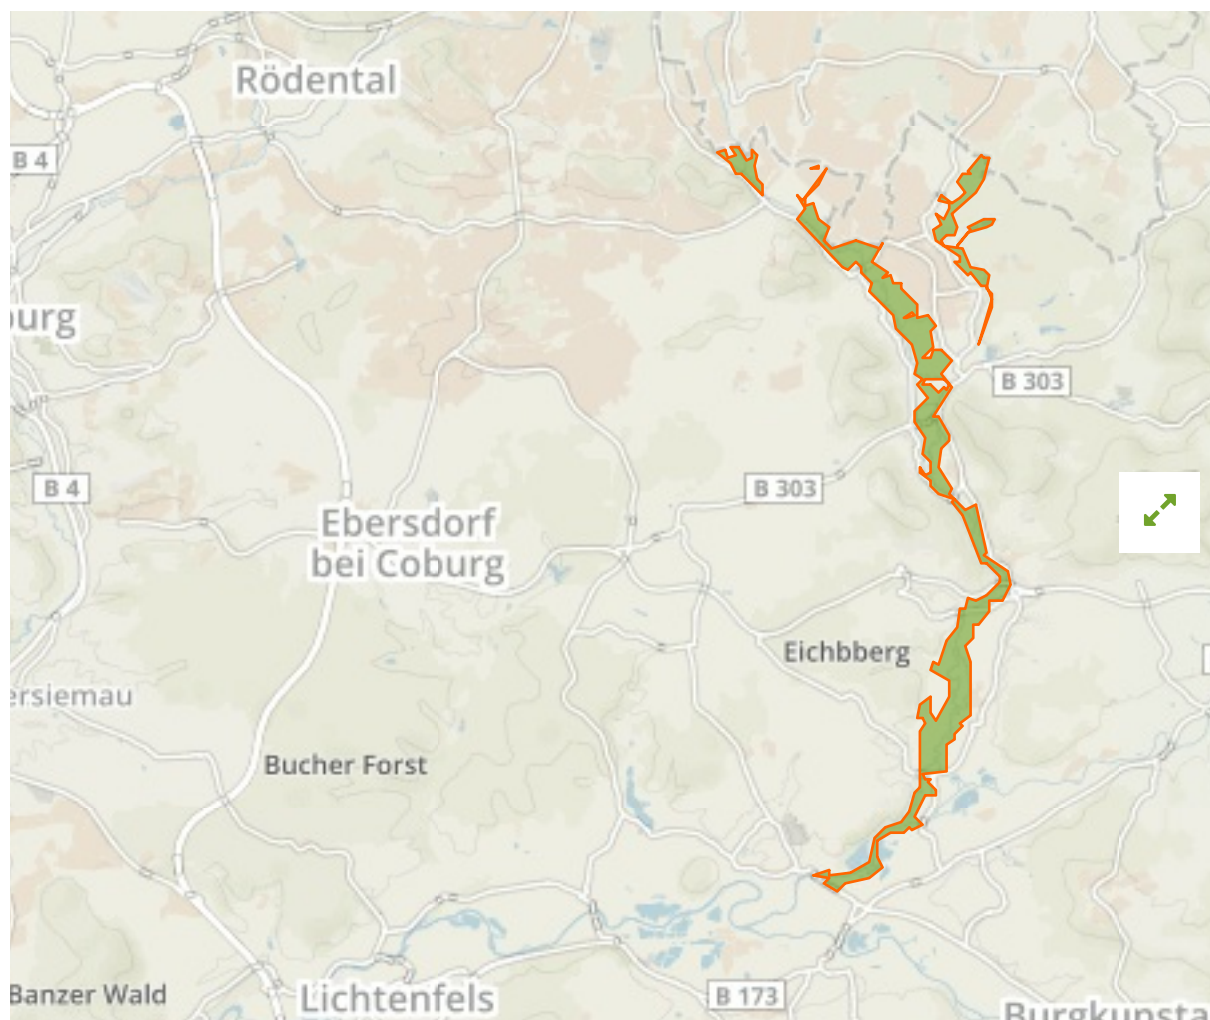

## Steinach- und Förnitztal und Rodach von Fürth a.B. bis Marktzeuln in Germany

The designations employed and the presentation of material on this map do not imply the expression of any opinion whatsoever on the part of the Secretariat of the United Nations concerning the legal status of any country, territory, city or area or of its authorities, or concerning the delimitation of its frontiers or boundaries.

WDPA ID

---

**555521098**

Reported Area

---

**5.89 km<sup>2</sup>**