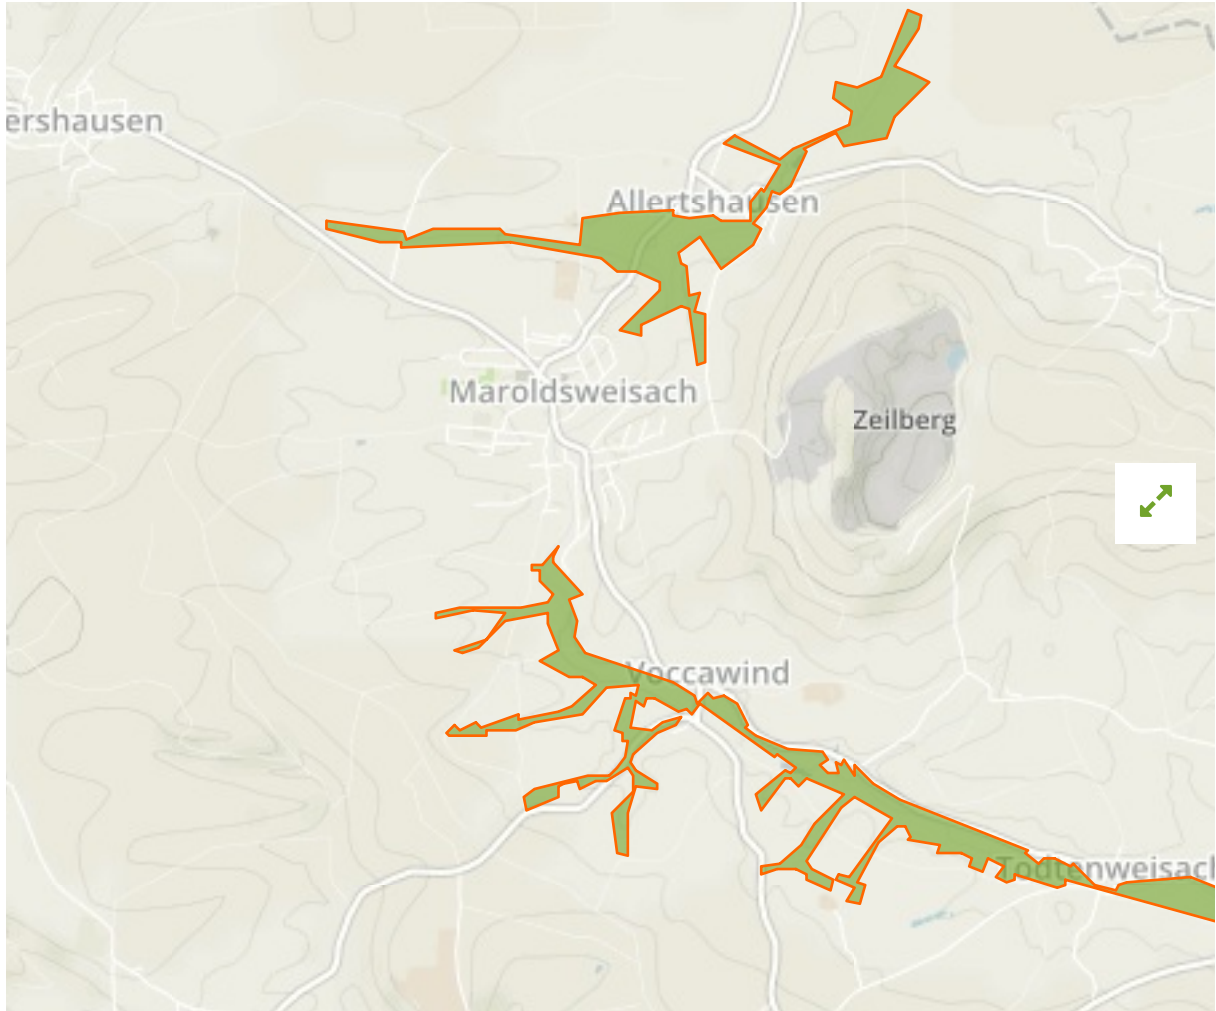

Weisach-Aue und Nebenbäche um Maroldsweisach in Germany

The designations employed and the presentation of material on this map do not imply the expression of any opinion whatsoever on the part of the Secretariat of the United Nations concerning the legal status of any country, territory, city or area or of its authorities, or concerning the delimitation of its frontiers or boundaries.

WDPA ID

555521168

Reported Area

1.11 km²

Management Effectiveness Evaluations

No information available

Attributes

Original Name	Weisach-Aue und Nebenbäche um Maroldsweisach
English Designation	Site of Community Importance (Habitats Directive)
IUCN Management Category	Not Reported
Status	Designated
Type of Designation	Regional
Status Year	2004
Sublocation	
Governance Type	Federal or national ministry or agency
Management Authority	Not Reported
Management Plan	Not Reported
International Criteria	Not Applicable