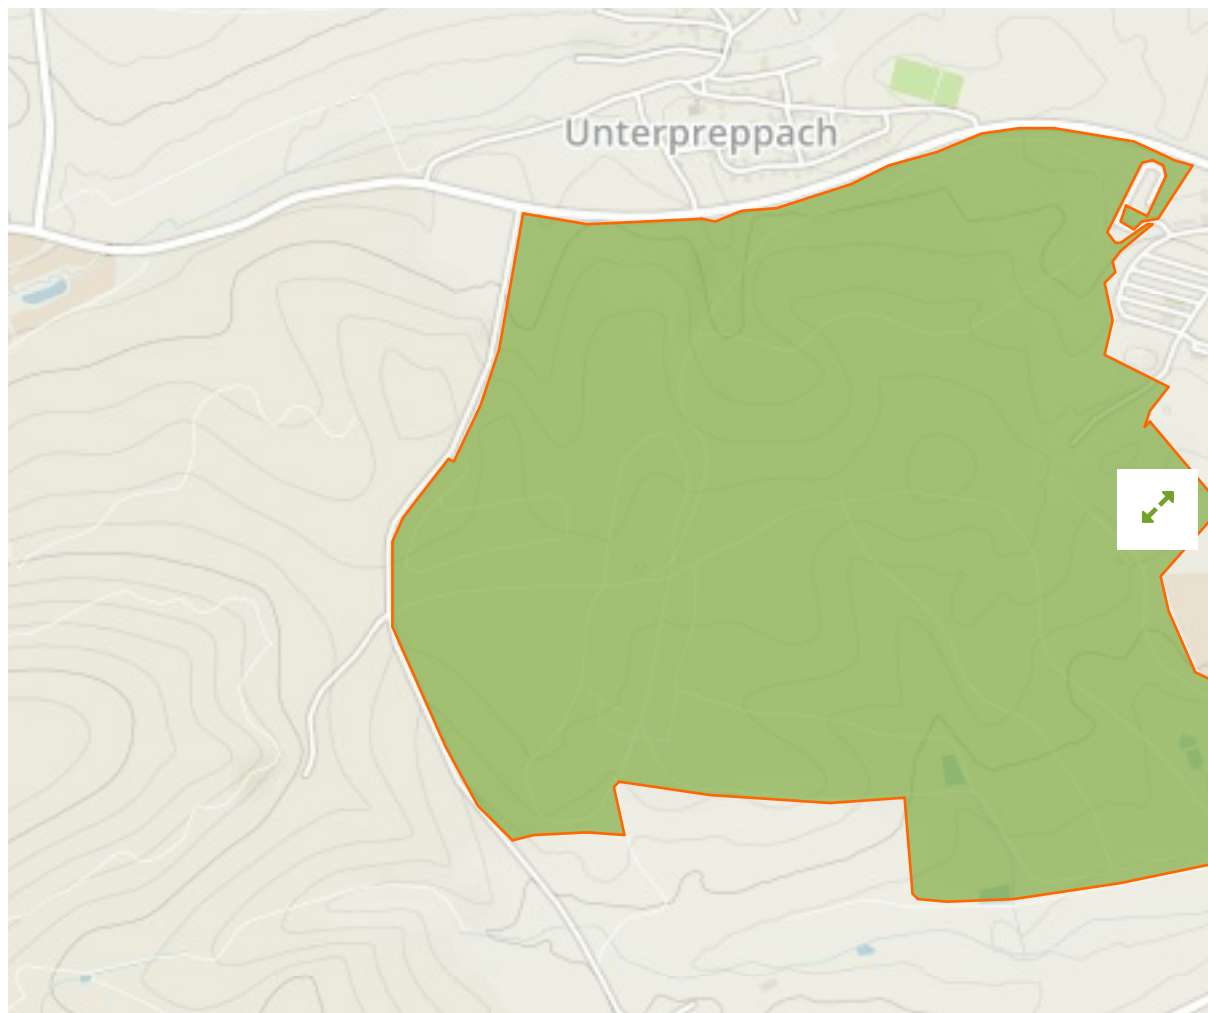

Ehemaliger Standortübungsplatz Ebern und Umgebung in **Germany**

The designations employed and the presentation of material on this map do not imply the expression of any opinion whatsoever on the part of the Secretariat of the United Nations concerning the legal status of any country, territory, city or area or of its authorities, or concerning the delimitation of its frontiers or boundaries.

WDPA ID

555521240

Reported Area

2.56 km²

Management Effectiveness Evaluations

No information available

Attributes

Original Name	Ehemaliger Standortübungsplatz Ebern und Umgebung
English Designation	Site of Community Importance (Habitats Directive)
IUCN Management Category	Not Reported
Status	Designated
Type of Designation	Regional
Status Year	2004
Sublocation	
Governance Type	Federal or national ministry or agency
Management Authority	Not Reported
Management Plan	Not Reported
International Criteria	Not Applicable