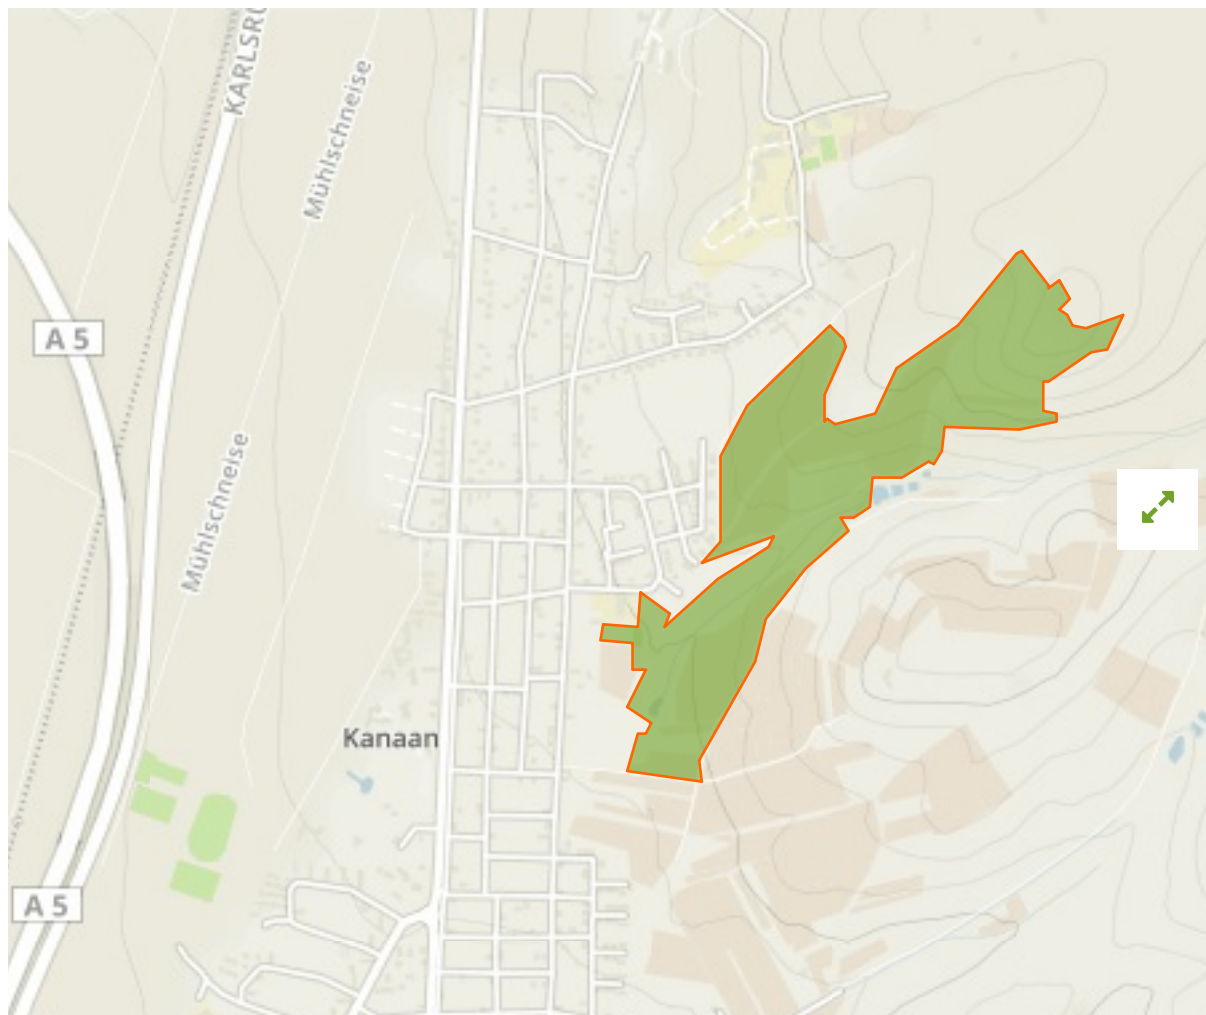

## Streuobstwiesen von Darmstadt-Eberstadt/Prinzenberg und Eichwäld. in Germany

The designations employed and the presentation of material on this map do not imply the expression of any opinion whatsoever on the part of the Secretariat of the United Nations concerning the legal status of any country, territory, city or area or of its authorities, or concerning the delimitation of its frontiers or boundaries.

WDPA ID

**555521352**

Reported Area

**0.38 km<sup>2</sup>**

## Attributes

---

<b>Original Name</b>	<b>Streuobstwiesen von Darmstadt-Eberstadt/Prinzenberg und Eichwäld.</b>
<b>English Designation</b>	<b>Site of Community Importance (Habitats Directive)</b>
<b>IUCN Management Category</b>	<b>Not Reported</b>
Status	Designated
Type of Designation	Regional
Status Year	2000
Sublocation	
Governance Type	Federal or national ministry or agency
Management Authority	Darmstadt: Regierungspräsidium Regierungspräsidium Darmstadt LFN-Abteilung
Management Plan	Not Reported
International Criteria	Not Applicable