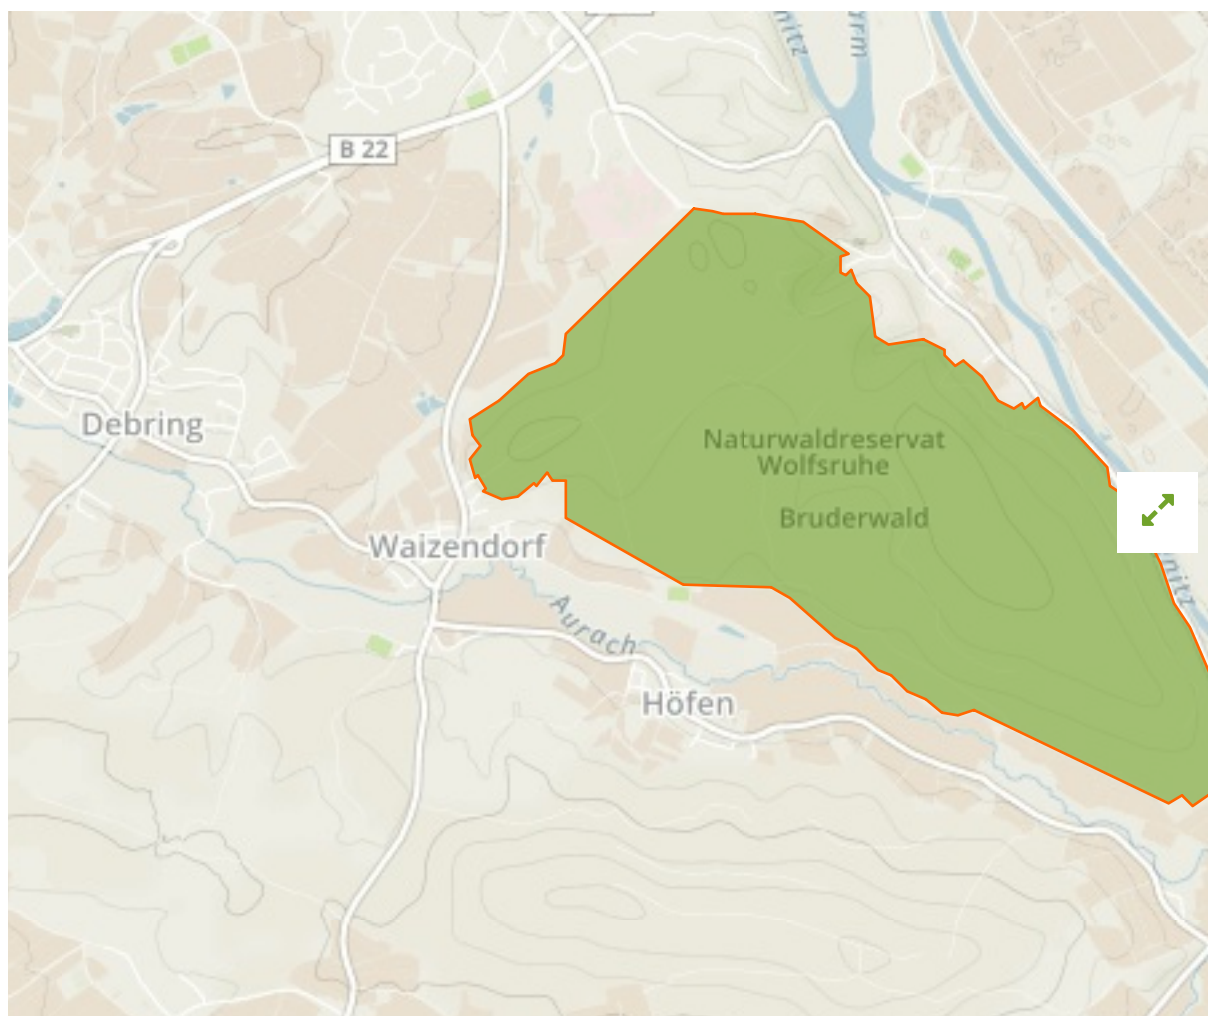

# Bruderwald mit Naturwaldreservat Wolfsruhe in Germany

The designations employed and the presentation of material on this map do not imply the expression of any opinion whatsoever on the part of the Secretariat of the United Nations concerning the legal status of any country, territory, city or area or of its authorities, or concerning the delimitation of its frontiers or boundaries.

WDPA ID

**555521372**

Reported Area

**4.65 km<sup>2</sup>**