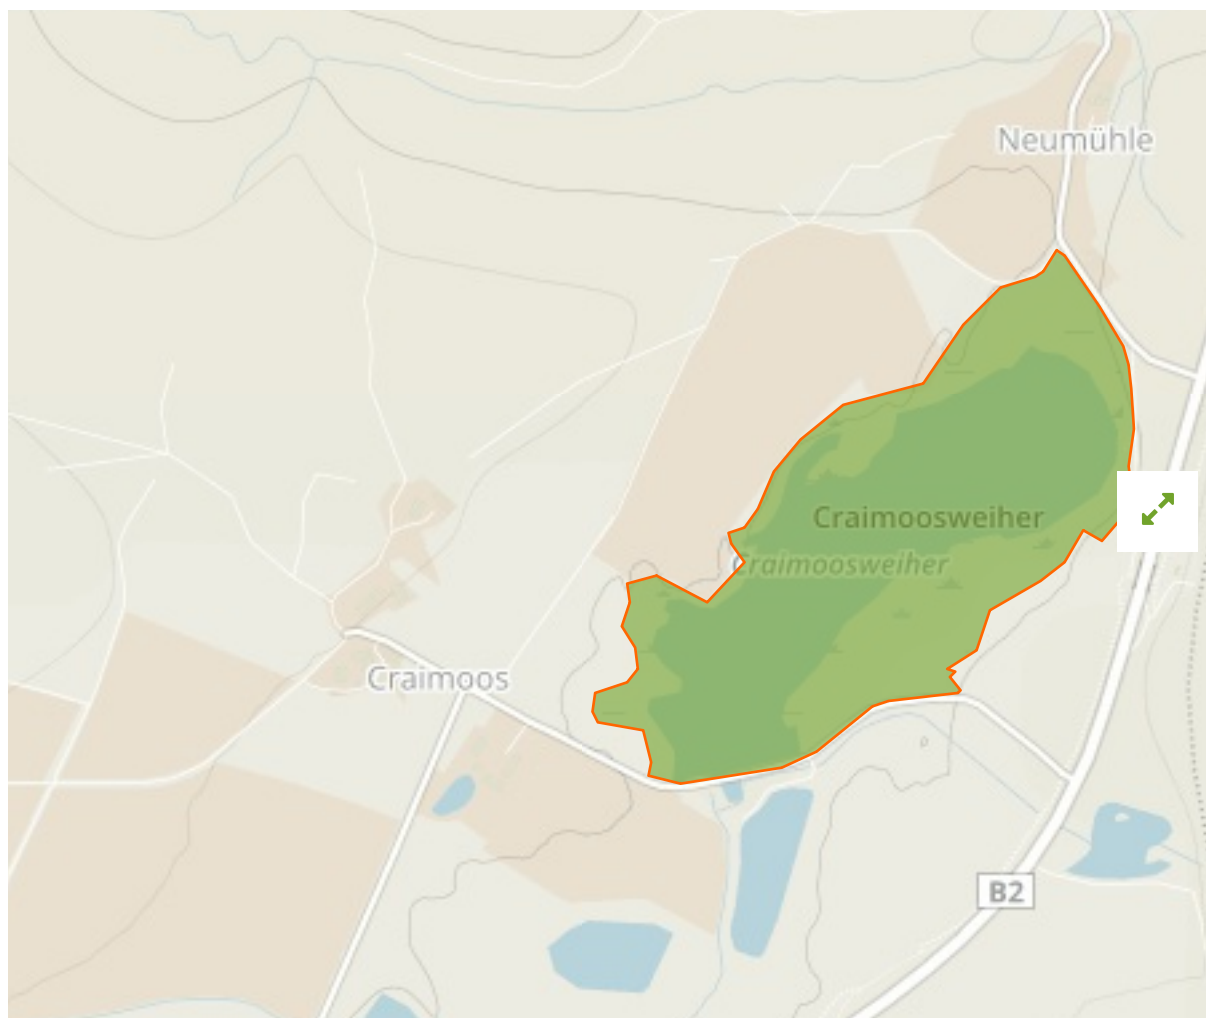

Naturschutzgebiet 'Craimoosweiher' in Germany

The designations employed and the presentation of material on this map do not imply the expression of any opinion whatsoever on the part of the Secretariat of the United Nations concerning the legal status of any country, territory, city or area or of its authorities, or concerning the delimitation of its frontiers or boundaries.

WDPA ID

555521378

Reported Area

0.18 km²

Management Effectiveness Evaluations

No information available

Attributes

| | |
|---------------------------------|---|
| Original Name | Naturschutzgebiet 'Craimoosweiher' |
| English Designation | Site of Community Importance (Habitats Directive) |
| IUCN Management Category | Not Reported |
| Status | Designated |
| Type of Designation | Regional |
| Status Year | 1998 |
| Sublocation | |
| Governance Type | Federal or national ministry or agency |
| Management Authority | Bayern: Ministerium Bayerisches Staatsministerium für Landesentwicklung und Umweltfragen |
| Management Plan | View Management Plan |
| International Criteria | Not Applicable |