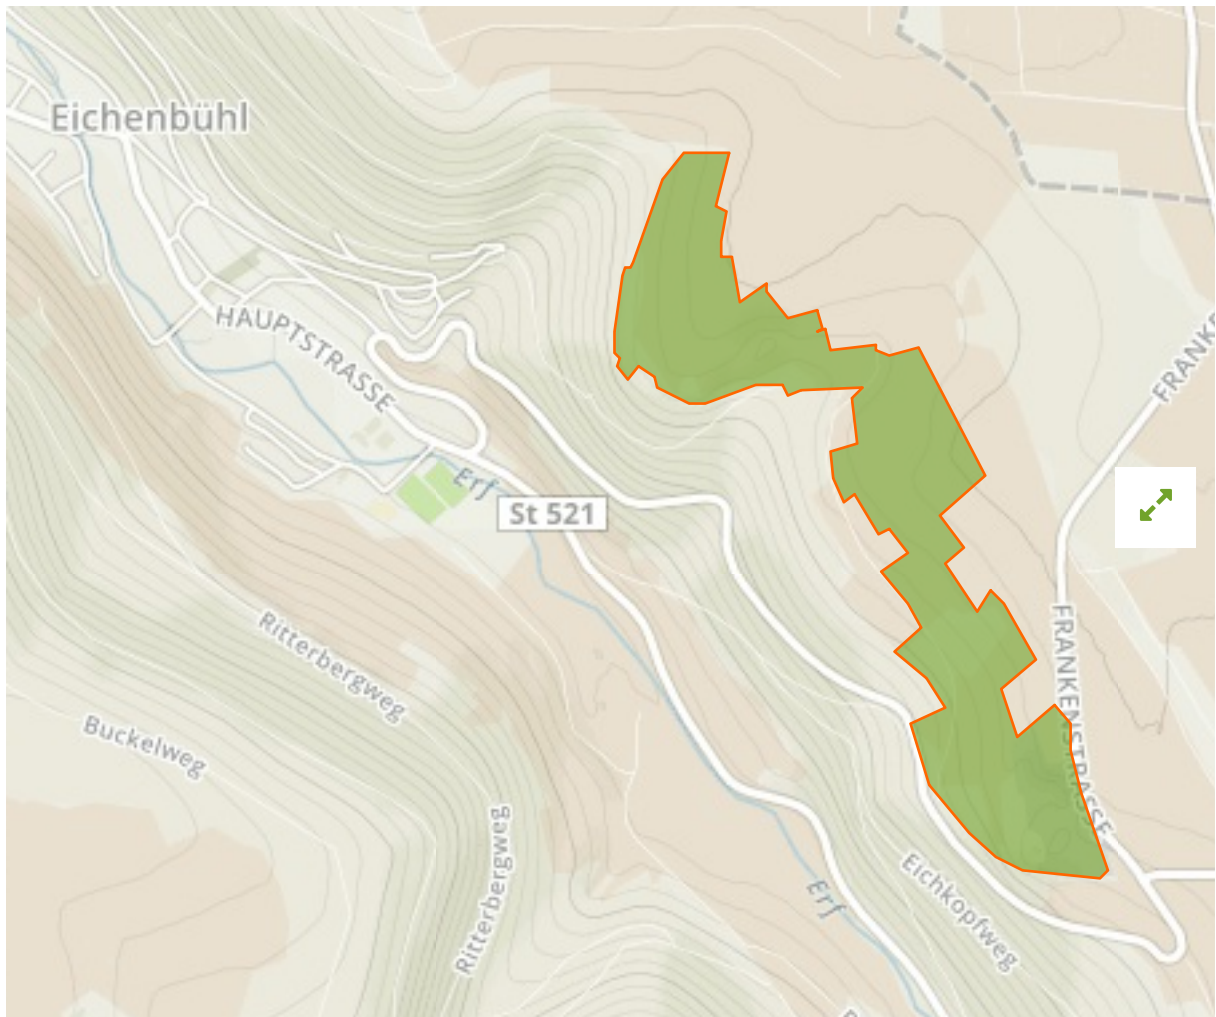

Steinbruchgelände bei Umpfenbach in Germany

The designations employed and the presentation of material on this map do not imply the expression of any opinion whatsoever on the part of the Secretariat of the United Nations concerning the legal status of any country, territory, city or area or of its authorities, or concerning the delimitation of its frontiers or boundaries.

WDPA ID

555521458

Reported Area

0.47 km²

Management Effectiveness Evaluations

No information available

Attributes

Original Name	Steinbruchgelände bei Umpfenbach
English Designation	Site of Community Importance (Habitats Directive)
IUCN Management Category	Not Reported
Status	Designated
Type of Designation	Regional
Status Year	2004
Sublocation	
Governance Type	Federal or national ministry or agency
Management Authority	Not Reported
Management Plan	Not Reported
International Criteria	Not Applicable