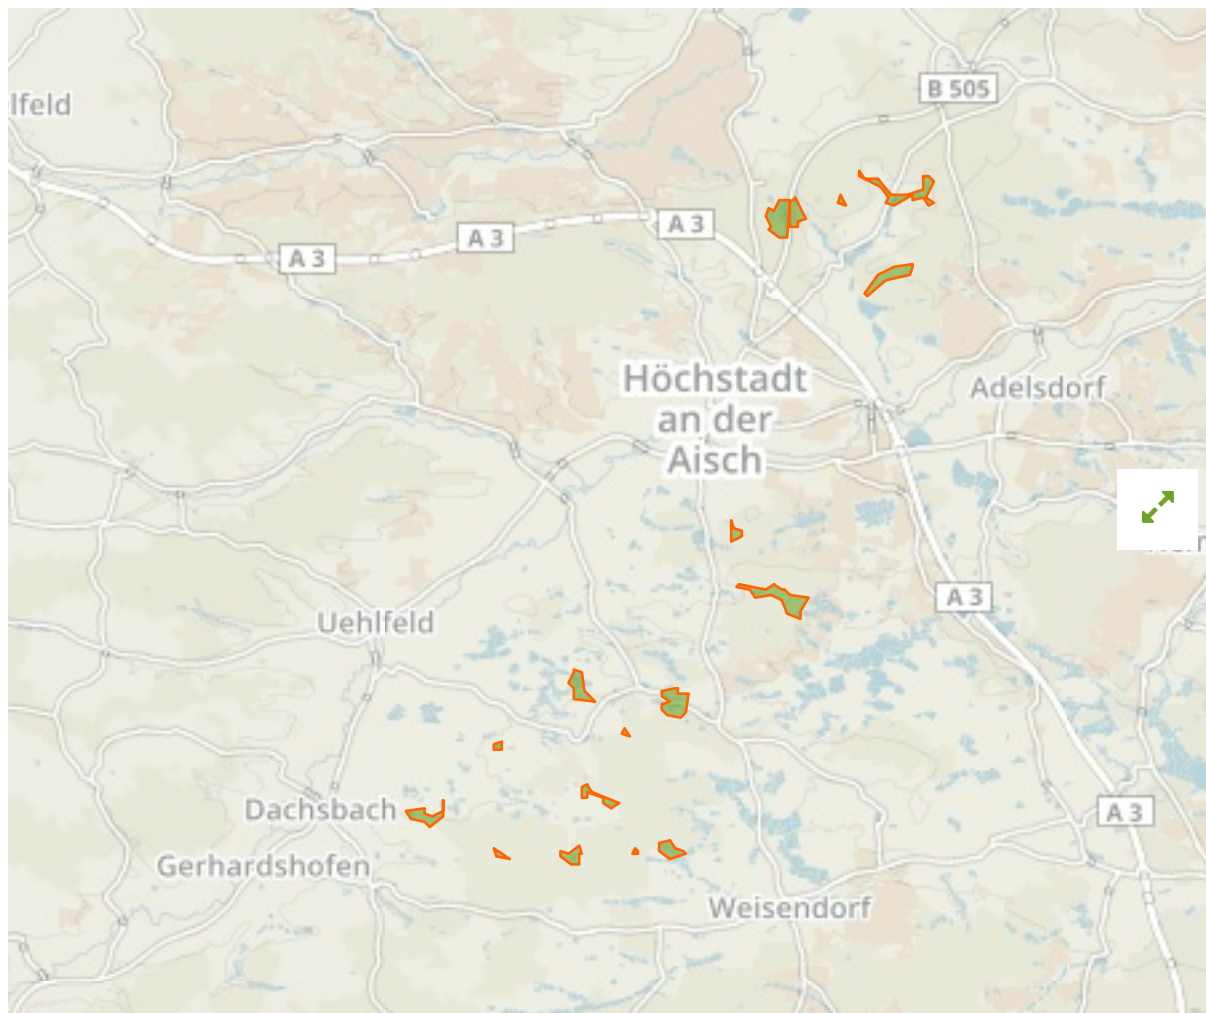

Moorweiher im Aischgrund und in der Grethelmark in Germany

The designations employed and the presentation of material on this map do not imply the expression of any opinion whatsoever on the part of the Secretariat of the United Nations concerning the legal status of any country, territory, city or area or of its authorities, or concerning the delimitation of its frontiers or boundaries.

WDPA ID

555521465

Reported Area

2.04 km²

Management Effectiveness Evaluations

No information available

Attributes

Original Name	Moorweiher im Aischgrund und in der Grethelmark
English Designation	Site of Community Importance (Habitats Directive)
IUCN Management Category	Not Reported
Status	Designated
Type of Designation	Regional
Status Year	2004
Sublocation	
Governance Type	Federal or national ministry or agency
Management Authority	Bayern: Ministerium Bayerisches Staatsministerium für Landesentwicklung und Umweltfragen
Management Plan	View Management Plan
International Criteria	Not Applicable