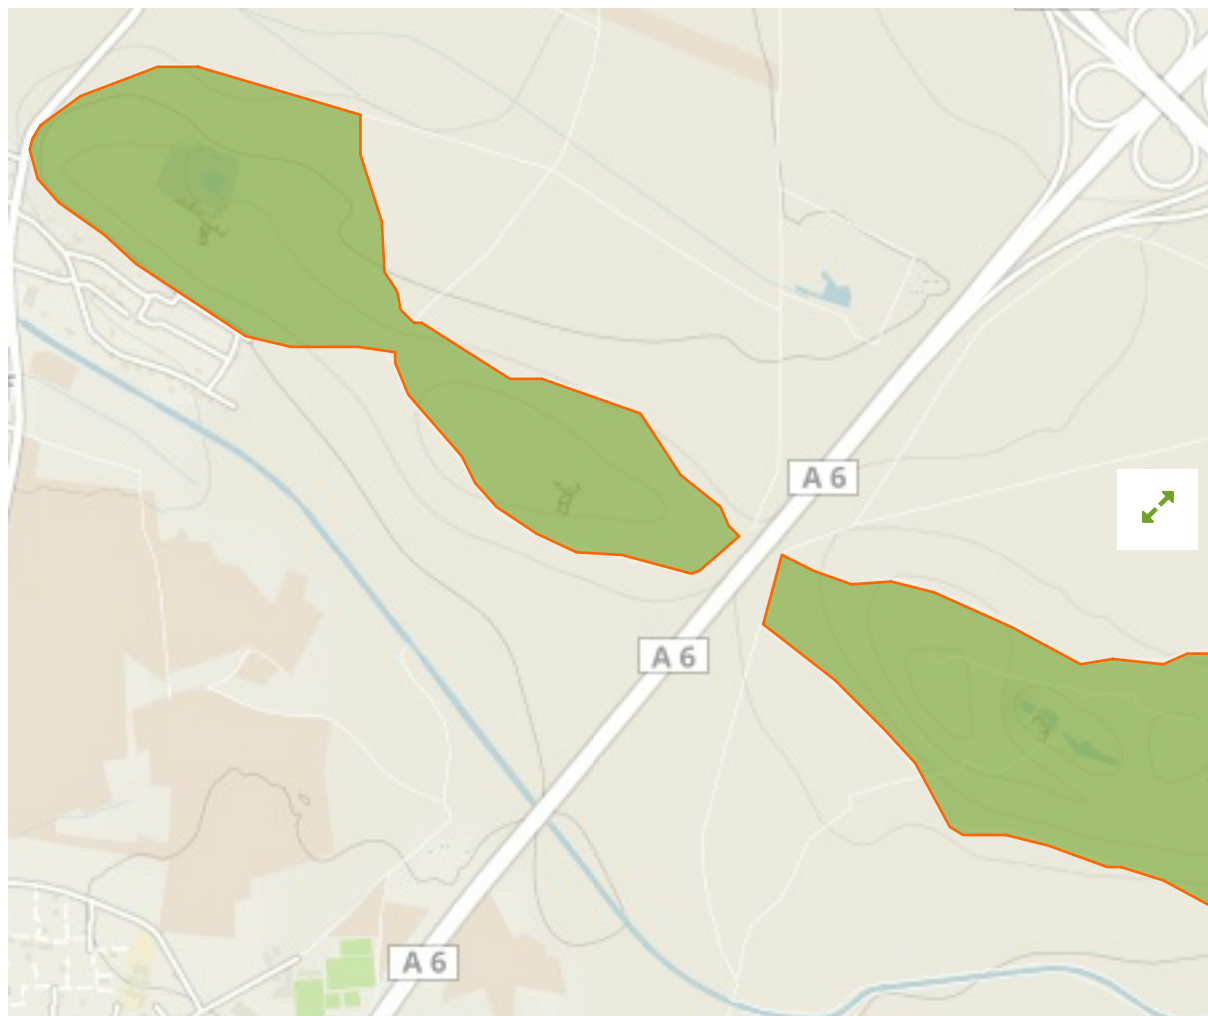

## Kornberge bei Worzeldorf in Germany

The designations employed and the presentation of material on this map do not imply the expression of any opinion whatsoever on the part of the Secretariat of the United Nations concerning the legal status of any country, territory, city or area or of its authorities, or concerning the delimitation of its frontiers or boundaries.

WDPA ID

---

**555521645**

Reported Area

---

**1.44 km<sup>2</sup>**