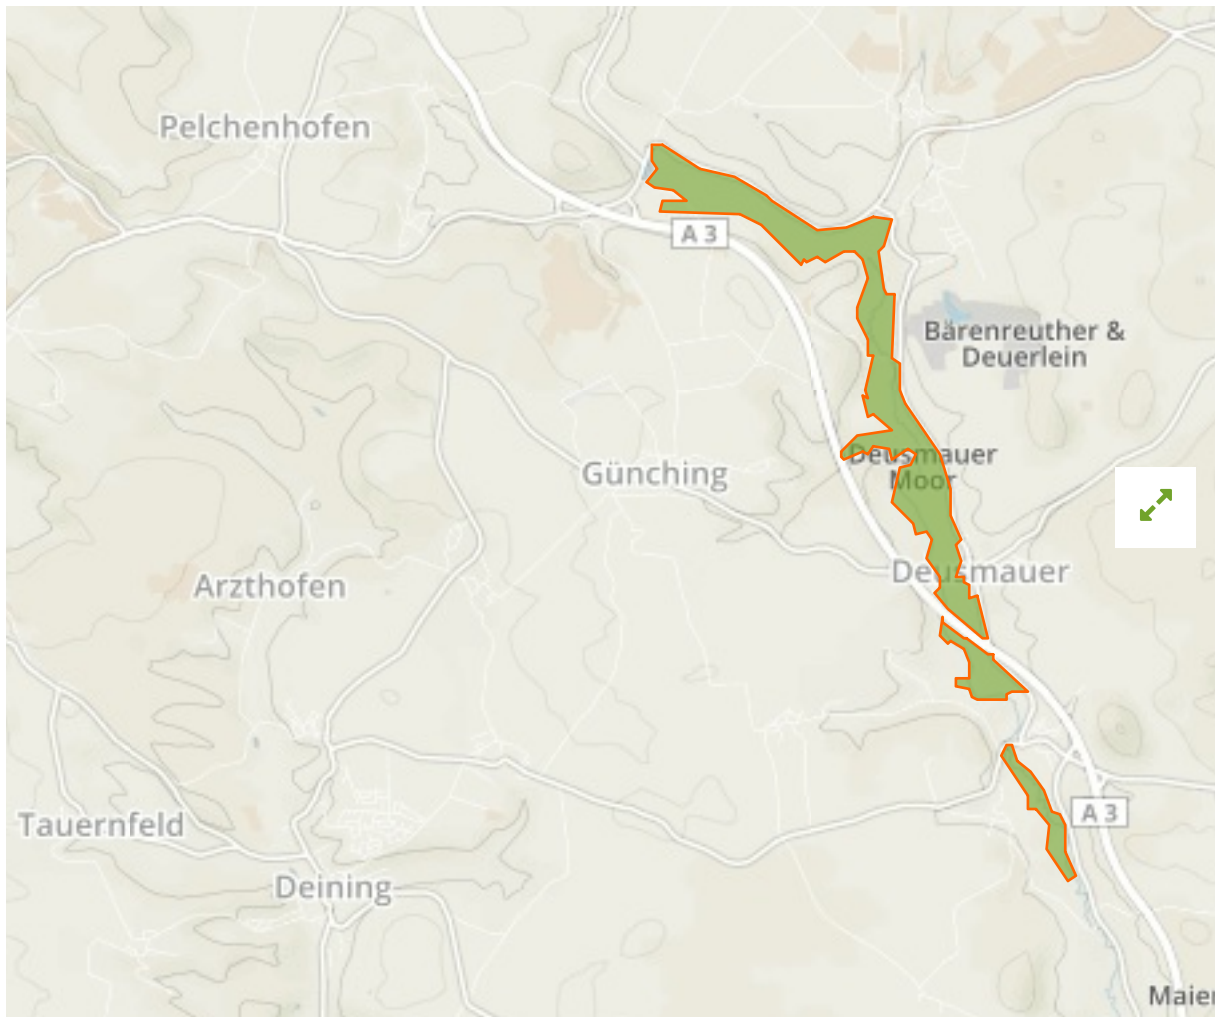

Talmoore an der Schwarzen Laaber in Germany

The designations employed and the presentation of material on this map do not imply the expression of any opinion whatsoever on the part of the Secretariat of the United Nations concerning the legal status of any country, territory, city or area or of its authorities, or concerning the delimitation of its frontiers or boundaries.

WDPA ID

555521693

Reported Area

2.33 km²

Management Effectiveness Evaluations

No information available

Attributes

Original Name	Talmoore an der Schwarzen Laaber
English Designation	Site of Community Importance (Habitats Directive)
IUCN Management Category	Not Reported
Status	Designated
Type of Designation	Regional
Status Year	1998
Sublocation	
Governance Type	Federal or national ministry or agency
Management Authority	Bayern: Ministerium Bayerisches Staatsministerium für Landesentwicklung und Umweltfragen
Management Plan	Not Reported
International Criteria	Not Applicable