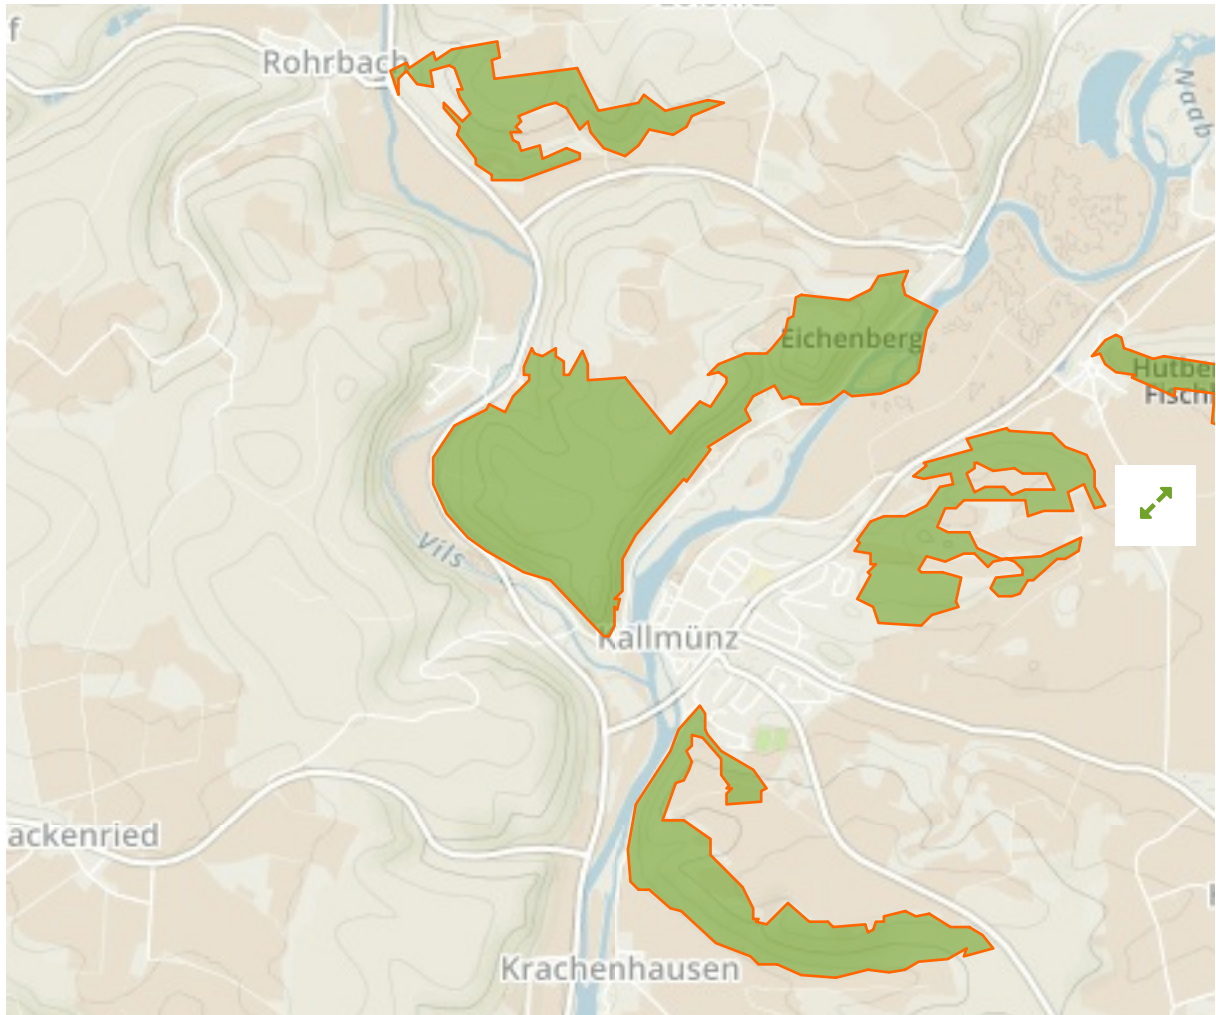

Trockenhänge bei Kallmünz in Germany

The designations employed and the presentation of material on this map do not imply the expression of any opinion whatsoever on the part of the Secretariat of the United Nations concerning the legal status of any country, territory, city or area or of its authorities, or concerning the delimitation of its frontiers or boundaries.

WDPA ID

555521730

Reported Area

2.84 km²

Management Effectiveness Evaluations

No information available

Attributes

Original Name	Trockenhänge bei Kallmünz
English Designation	Site of Community Importance (Habitats Directive)
IUCN Management Category	Not Reported
Status	Designated
Type of Designation	Regional
Status Year	1998
Sublocation	
Governance Type	Federal or national ministry or agency
Management Authority	Not Reported
Management Plan	Not Reported
International Criteria	Not Applicable