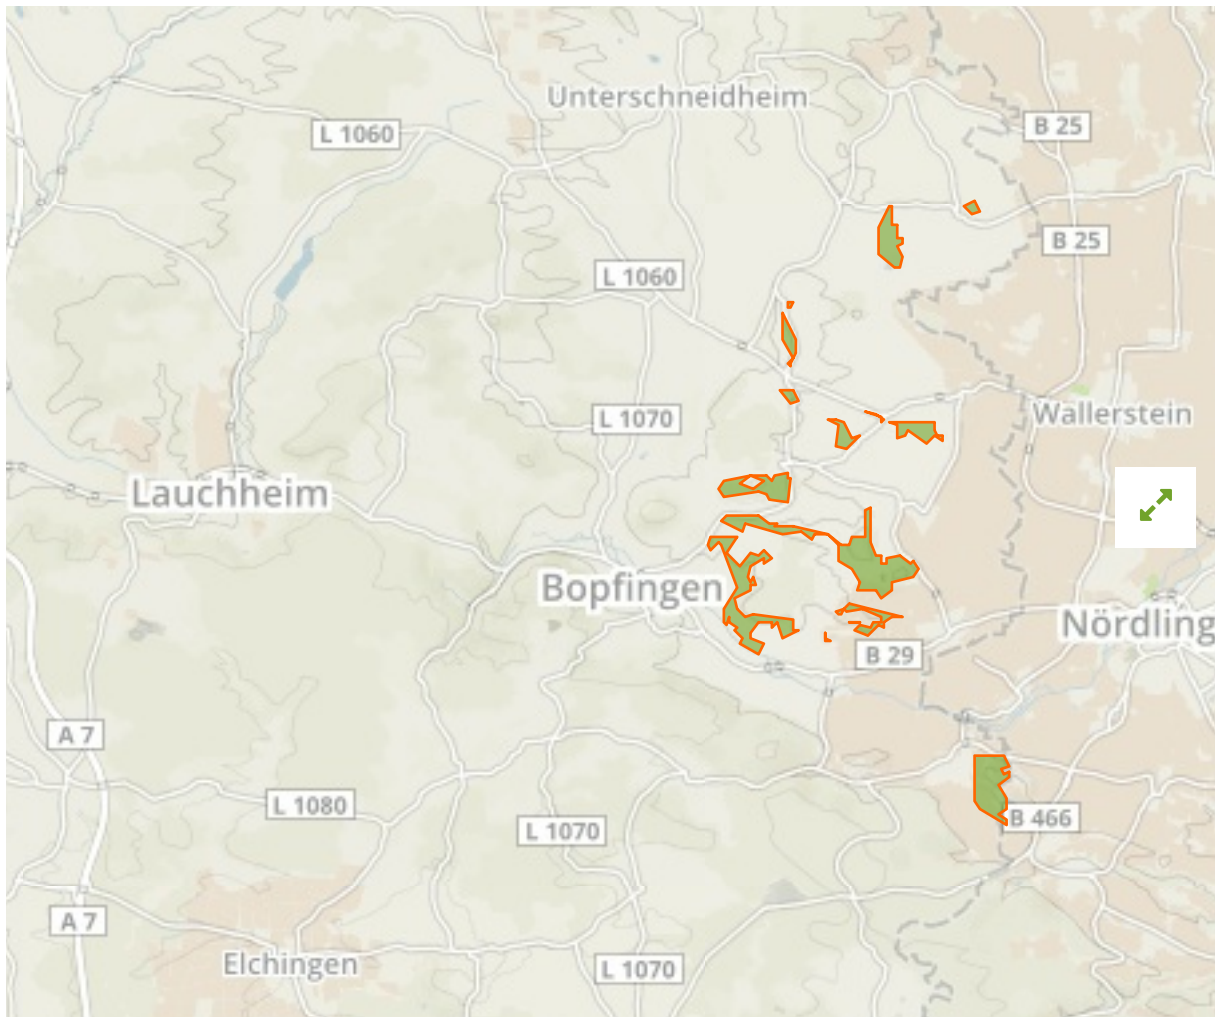

## Westlicher Riesrand in Germany

The designations employed and the presentation of material on this map do not imply the expression of any opinion whatsoever on the part of the Secretariat of the United Nations concerning the legal status of any country, territory, city or area or of its authorities, or concerning the delimitation of its frontiers or boundaries.

WDPA ID

**555521811**

Reported Area

**4.17 km<sup>2</sup>**