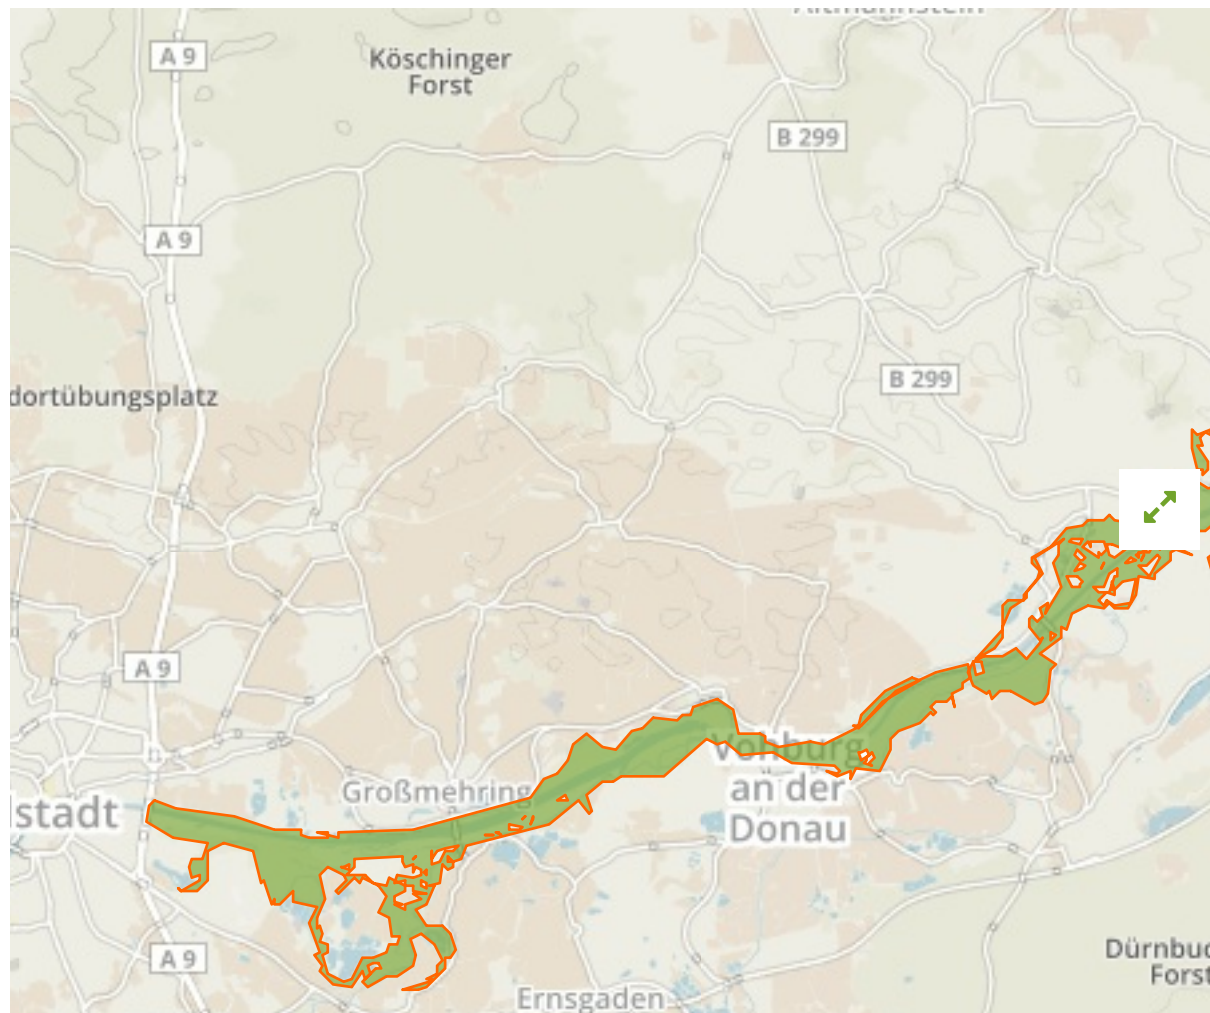

Donauauen zwischen Ingolstadt und Weltenburg in Germany

The designations employed and the presentation of material on this map do not imply the expression of any opinion whatsoever on the part of the Secretariat of the United Nations concerning the legal status of any country, territory, city or area or of its authorities, or concerning the delimitation of its frontiers or boundaries.

WDPA ID

555521826

Reported Area

27.25 km²

Management Effectiveness Evaluations

No information available

Attributes

Original Name	Donauauen zwischen Ingolstadt und Weltenburg
English Designation	Site of Community Importance (Habitats Directive)
IUCN Management Category	Not Reported
Status	Designated
Type of Designation	Regional
Status Year	2000
Sublocation	
Governance Type	Federal or national ministry or agency
Management Authority	Not Reported
Management Plan	Not Reported
International Criteria	Not Applicable