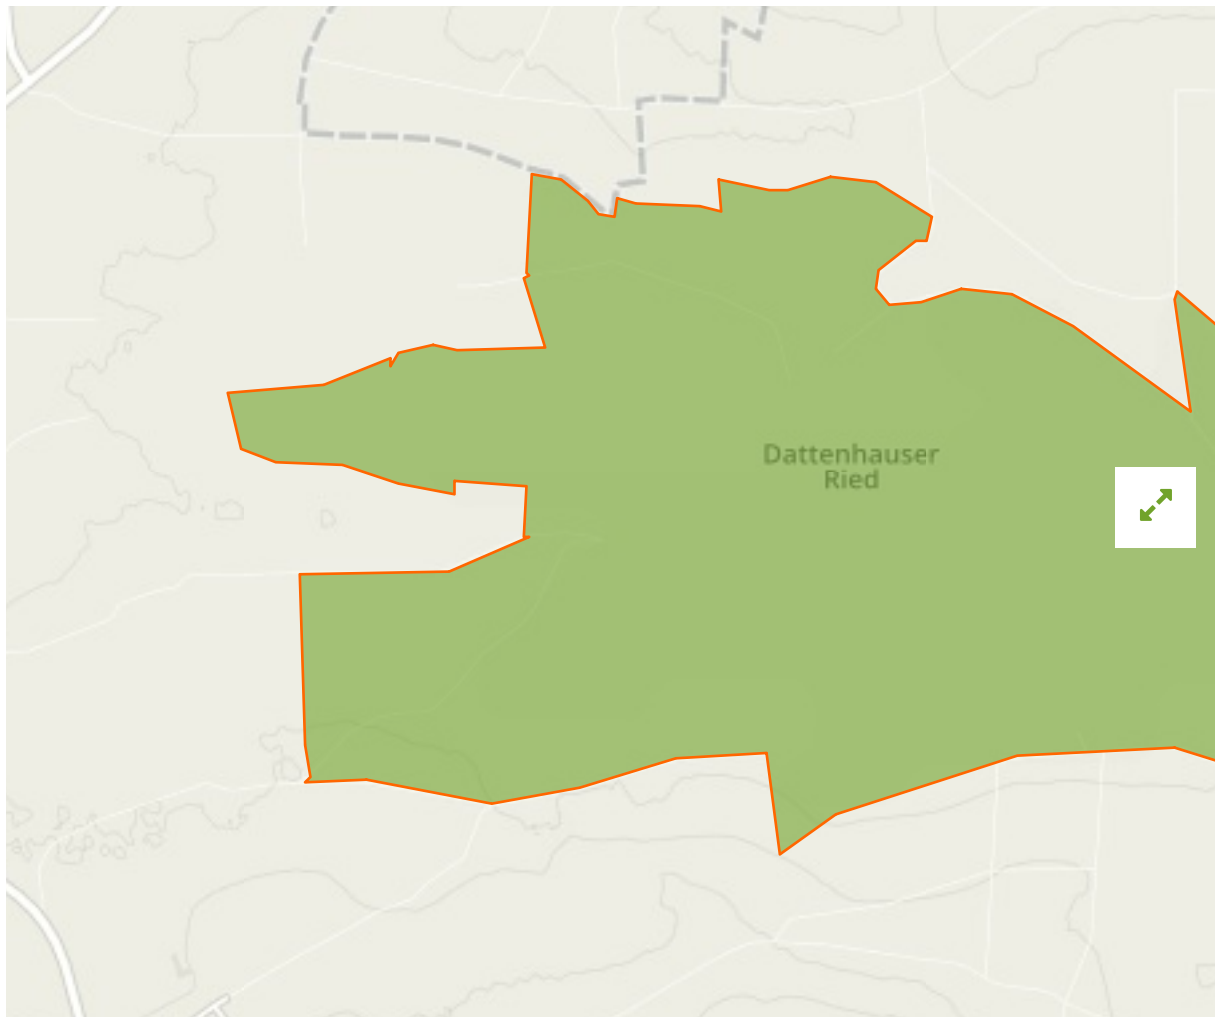

## Dattenhauser Ried in Germany

The designations employed and the presentation of material on this map do not imply the expression of any opinion whatsoever on the part of the Secretariat of the United Nations concerning the legal status of any country, territory, city or area or of its authorities, or concerning the delimitation of its frontiers or boundaries.

WDPA ID

---

**555521891**

Reported Area

---

**3.0 km<sup>2</sup>**