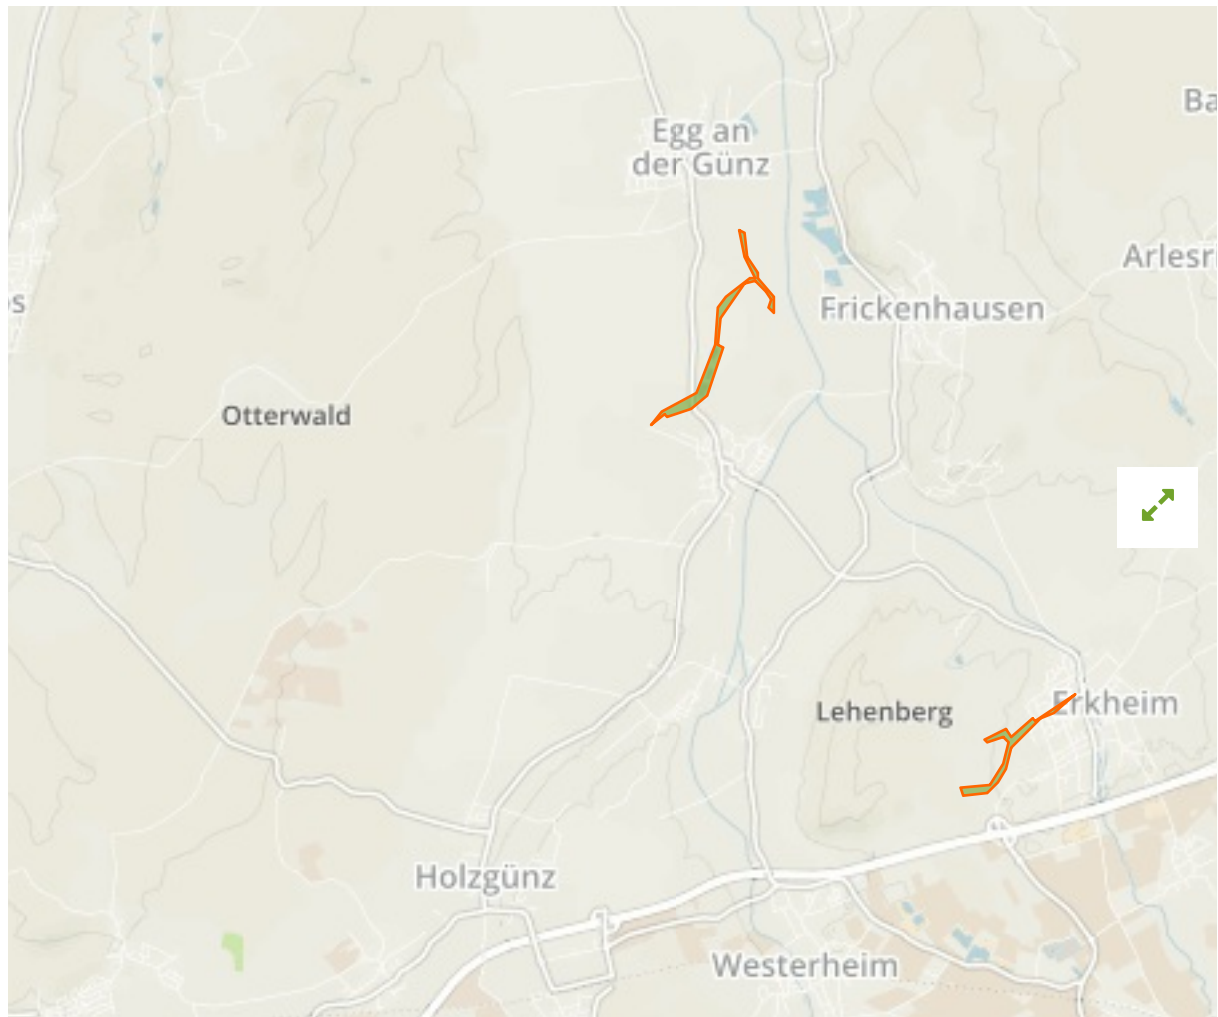

Bachmuschelbestände bei Lauben in Germany

The designations employed and the presentation of material on this map do not imply the expression of any opinion whatsoever on the part of the Secretariat of the United Nations concerning the legal status of any country, territory, city or area or of its authorities, or concerning the delimitation of its frontiers or boundaries.

WDPA ID

555522065

Reported Area

0.22 km²

Management Effectiveness Evaluations

No information available

Attributes

Original Name	Bachmuschelbestände bei Lauben
English Designation	Site of Community Importance (Habitats Directive)
IUCN Management Category	Not Reported
Status	Designated
Type of Designation	Regional
Status Year	2004
Sublocation	
Governance Type	Federal or national ministry or agency
Management Authority	Bayern: Ministerium Bayerisches Staatsministerium für Landesentwicklung und Umweltfragen
Management Plan	View Management Plan
International Criteria	Not Applicable