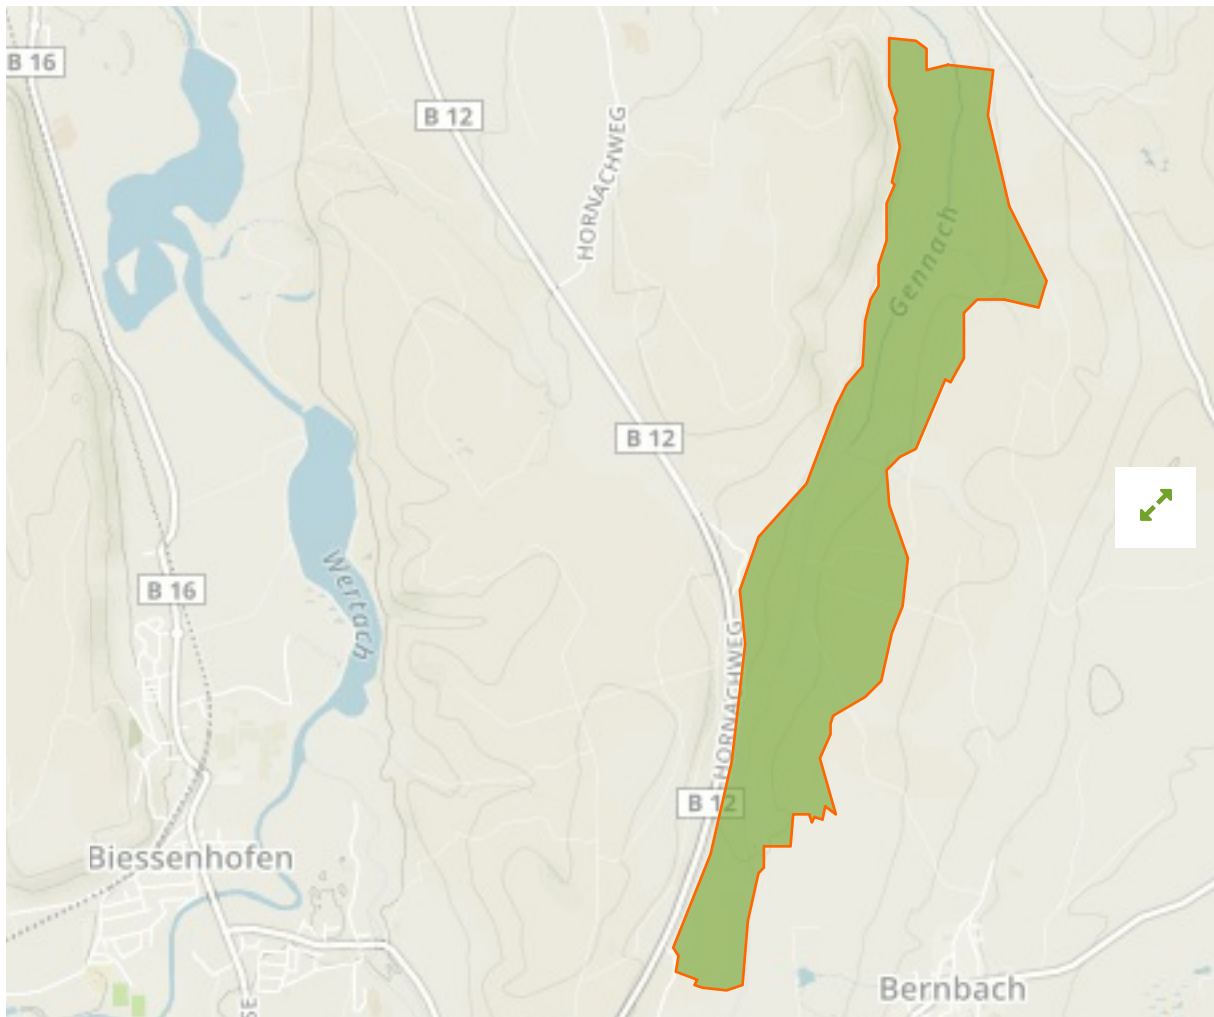

Gennachhauser Moor in Germany

The designations employed and the presentation of material on this map do not imply the expression of any opinion whatsoever on the part of the Secretariat of the United Nations concerning the legal status of any country, territory, city or area or of its authorities, or concerning the delimitation of its frontiers or boundaries.

WDPA ID

555522133

Reported Area

2.3 km²

Management Effectiveness Evaluations

No information available

Attributes

Original Name	Gennachhauser Moor
English Designation	Site of Community Importance (Habitats Directive)
IUCN Management Category	Not Reported
Status	Designated
Type of Designation	Regional
Status Year	2000
Sublocation	
Governance Type	Federal or national ministry or agency
Management Authority	Bayern: Ministerium Bayerisches Staatsministerium für Landesentwicklung und Umweltfragen
Management Plan	View Management Plan
International Criteria	Not Applicable