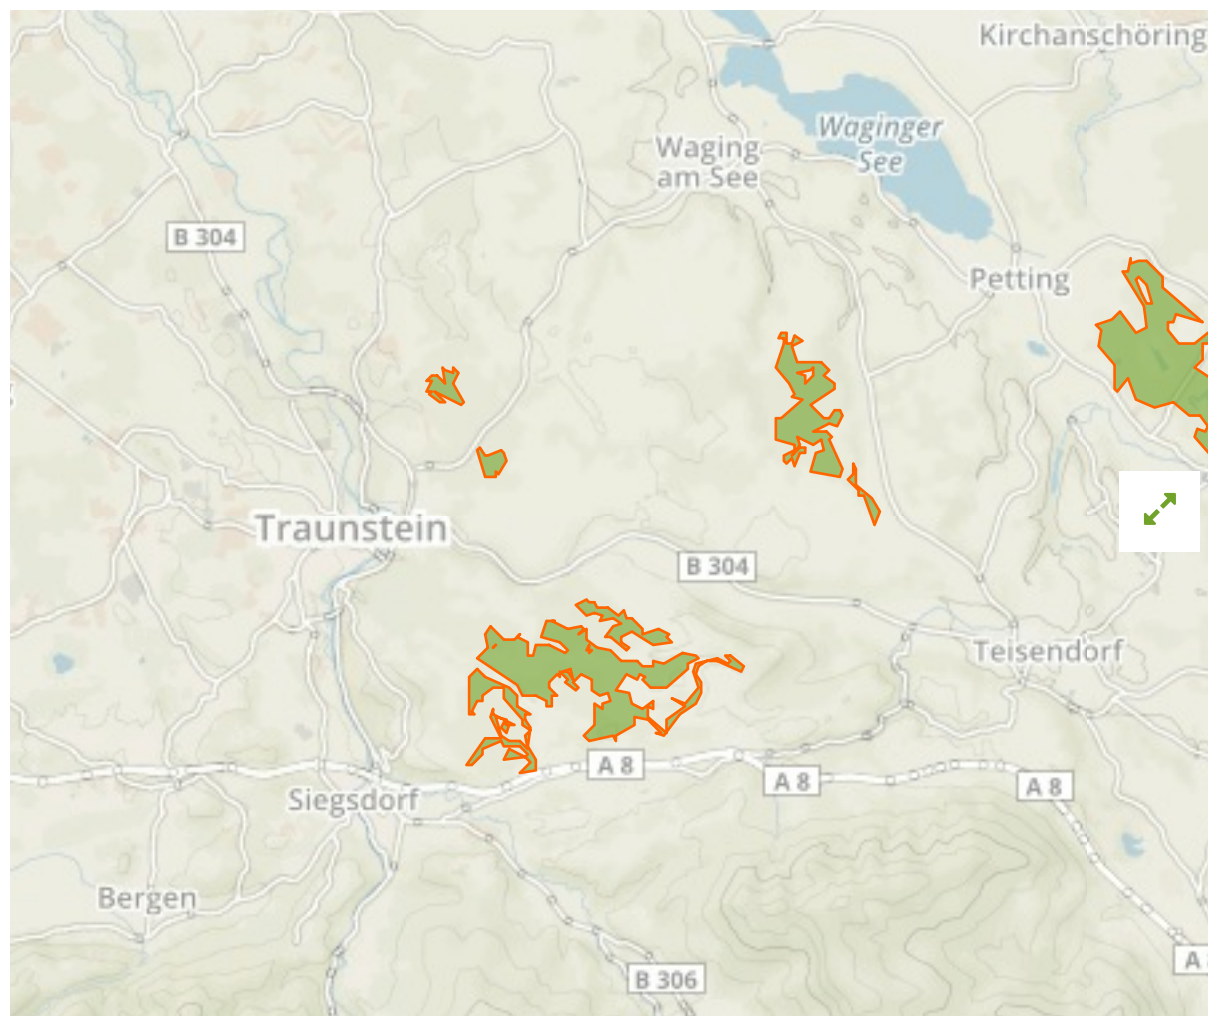

Moore im Salzach-Hügelland in Germany

The designations employed and the presentation of material on this map do not imply the expression of any opinion whatsoever on the part of the Secretariat of the United Nations concerning the legal status of any country, territory, city or area or of its authorities, or concerning the delimitation of its frontiers or boundaries.

WDPA ID

555522152

Reported Area

12.89 km²

Management Effectiveness Evaluations

No information available

Attributes

Original Name	Moore im Salzach-Hügelland
English Designation	Site of Community Importance (Habitats Directive)
IUCN Management Category	Not Reported
Status	Designated
Type of Designation	Regional
Status Year	2004
Sublocation	
Governance Type	Federal or national ministry or agency
Management Authority	Not Reported
Management Plan	Not Reported
International Criteria	Not Applicable