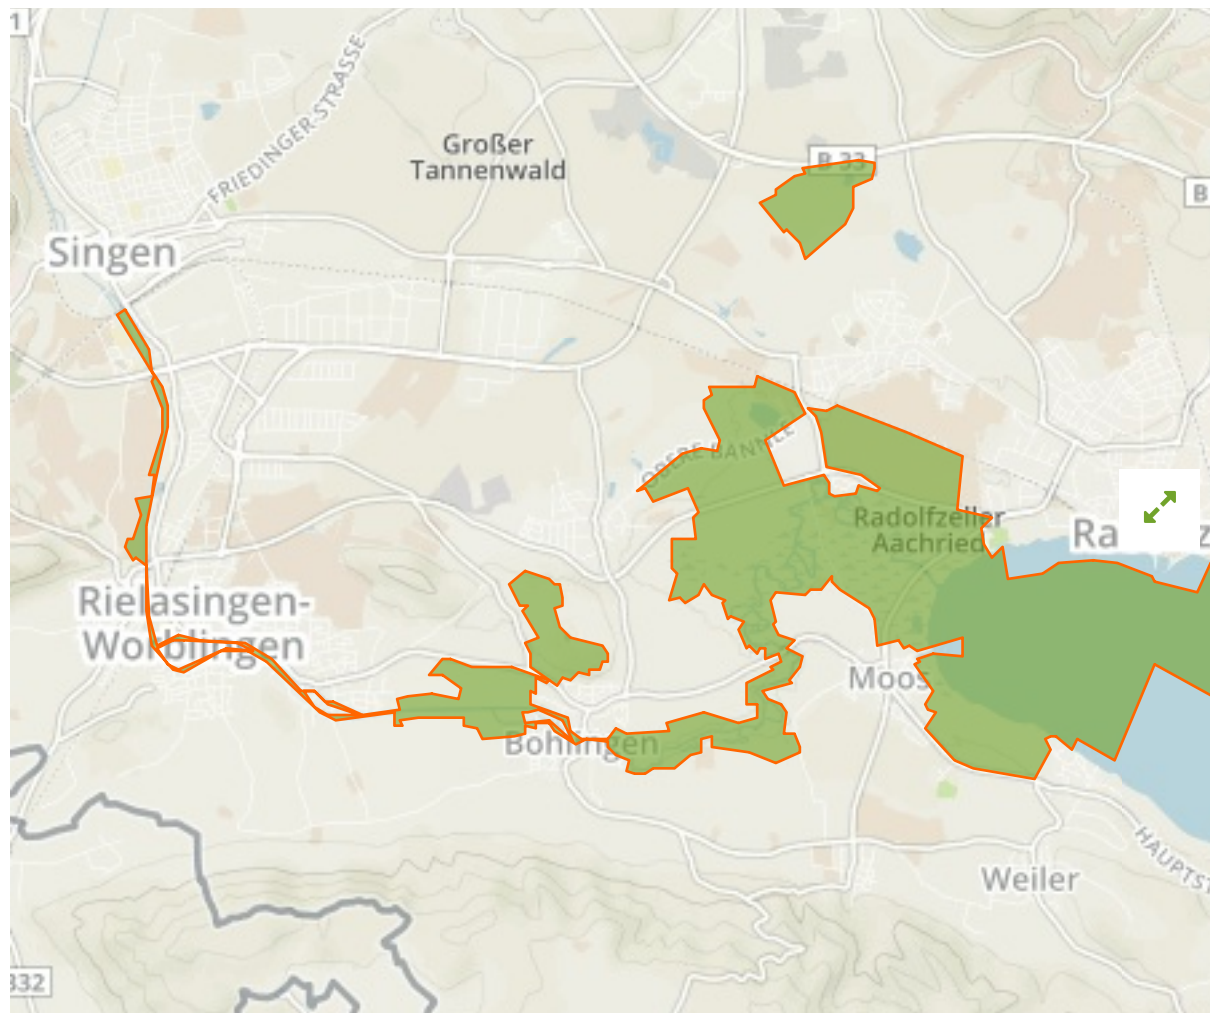

Mettnau und Radolfzeller Aach unterhalb Singen in Germany

The designations employed and the presentation of material on this map do not imply the expression of any opinion whatsoever on the part of the Secretariat of the United Nations concerning the legal status of any country, territory, city or area or of its authorities, or concerning the delimitation of its frontiers or boundaries.

WDPA ID

555522164

Reported Area

17.42 km²

Management Effectiveness Evaluations

No information available

Attributes

Original Name	Mettnau und Radolfzeller Aach unterhalb Singen
English Designation	Site of Community Importance (Habitats Directive)
IUCN Management Category	Not Reported
Status	Designated
Type of Designation	Regional
Status Year	2004
Sublocation	
Governance Type	Federal or national ministry or agency
Management Authority	Regierungspräsidium Freiburg Regierungspräsidium Freiburg
Management Plan	Not Reported
International Criteria	Not Applicable