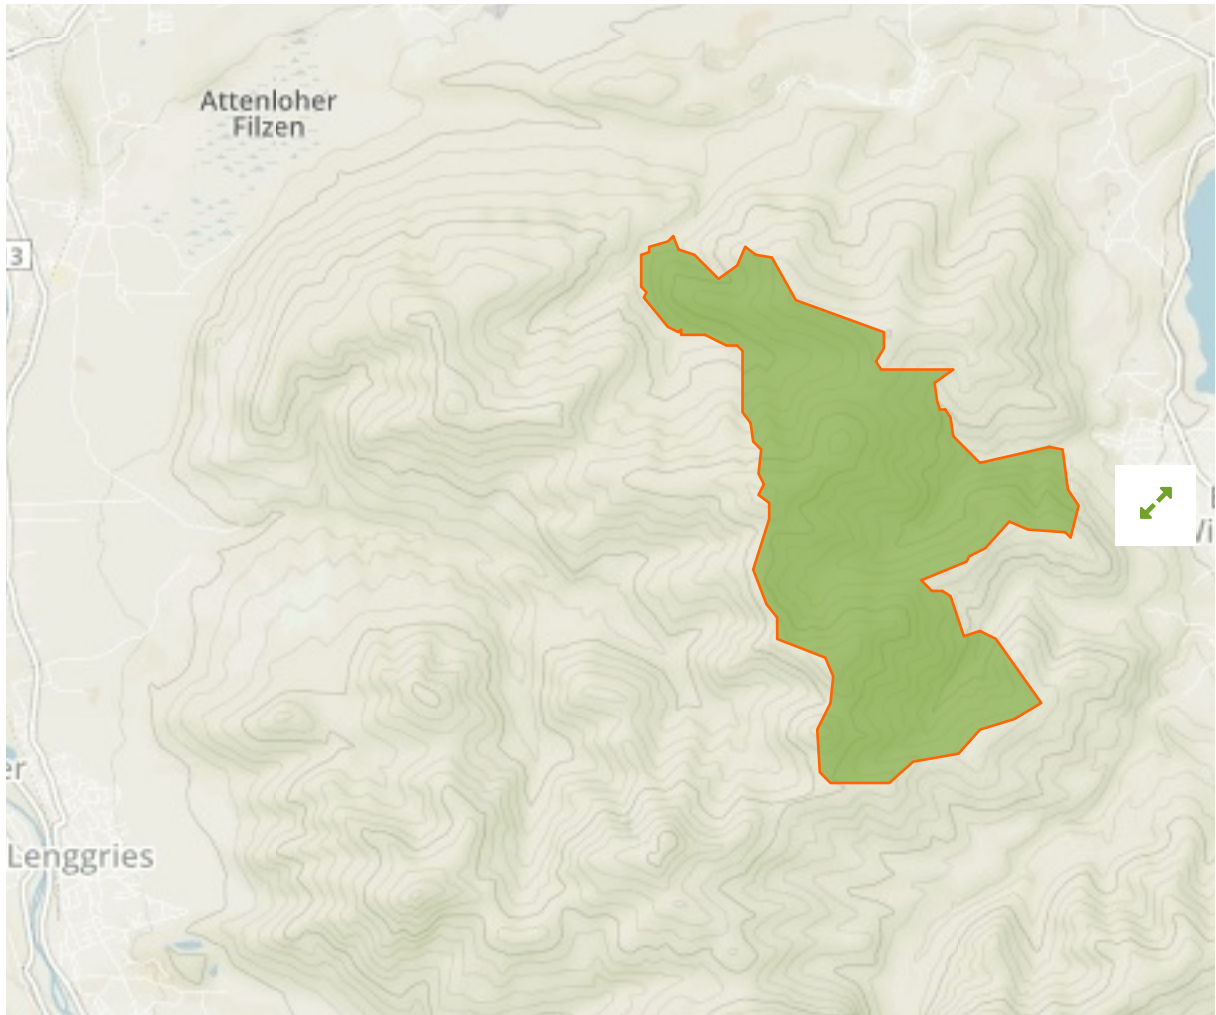

## Flyschberge bei Bad Wiessee in Germany

The designations employed and the presentation of material on this map do not imply the expression of any opinion whatsoever on the part of the Secretariat of the United Nations concerning the legal status of any country, territory, city or area or of its authorities, or concerning the delimitation of its frontiers or boundaries.

WDPA ID

---

**555522190**

Reported Area

---

**9.56 km<sup>2</sup>**