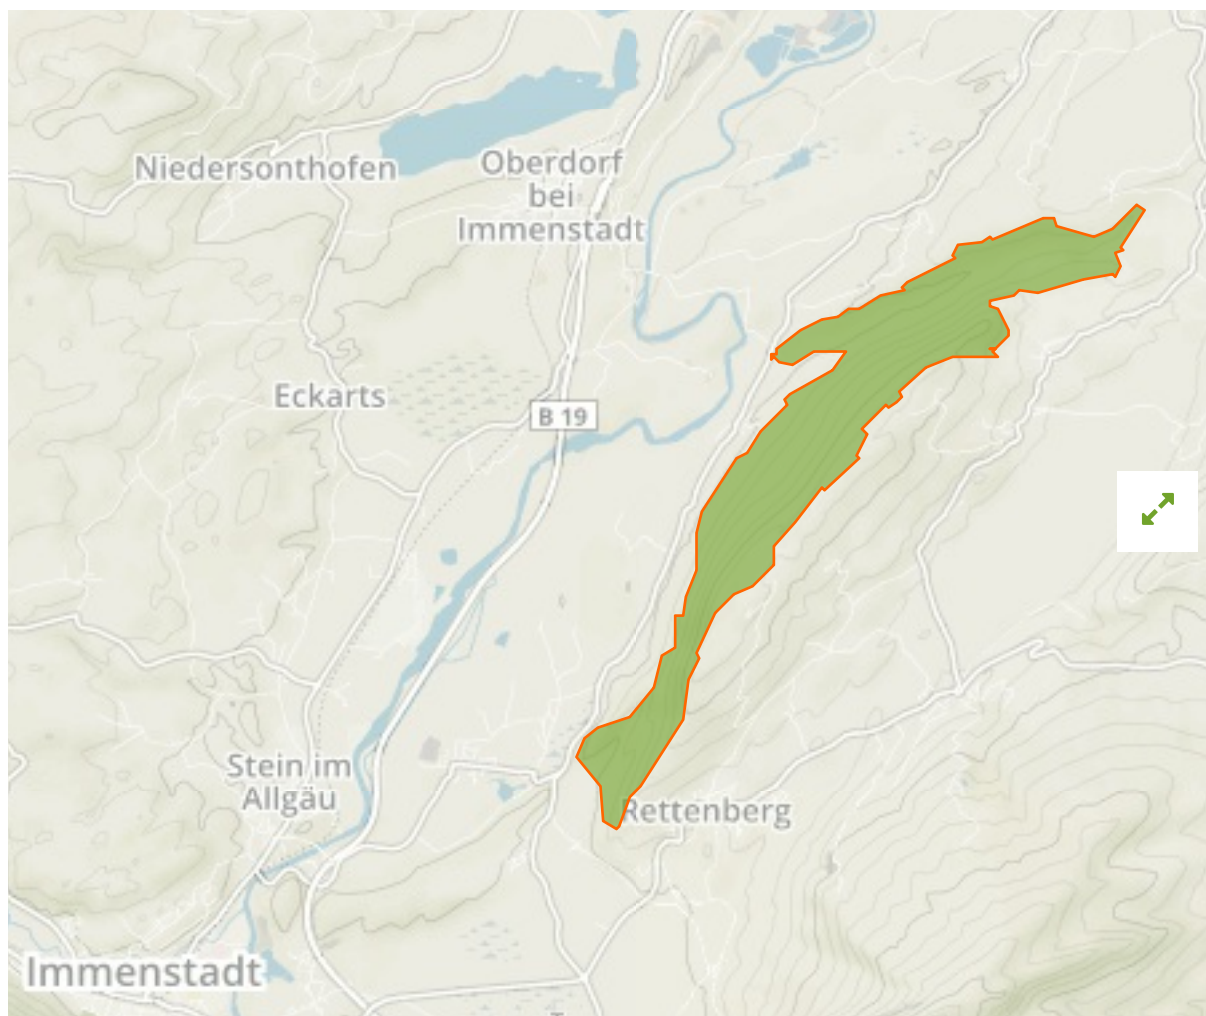

Rottachberg und Rottachschlucht in Germany

The designations employed and the presentation of material on this map do not imply the expression of any opinion whatsoever on the part of the Secretariat of the United Nations concerning the legal status of any country, territory, city or area or of its authorities, or concerning the delimitation of its frontiers or boundaries.

WDPA ID

555522228

Reported Area

5.2 km²

Management Effectiveness Evaluations

No information available

Attributes

| | |
|---------------------------------|--|
| Original Name | Rottachberg und Rottachschlucht |
| English Designation | Site of Community Importance (Habitats Directive) |
| IUCN Management Category | Not Reported |
| Status | Designated |
| Type of Designation | Regional |
| Status Year | 2000 |
| Sublocation | |
| Governance Type | Federal or national ministry or agency |
| Management Authority | Not Reported |
| Management Plan | Not Reported |
| International Criteria | Not Applicable |