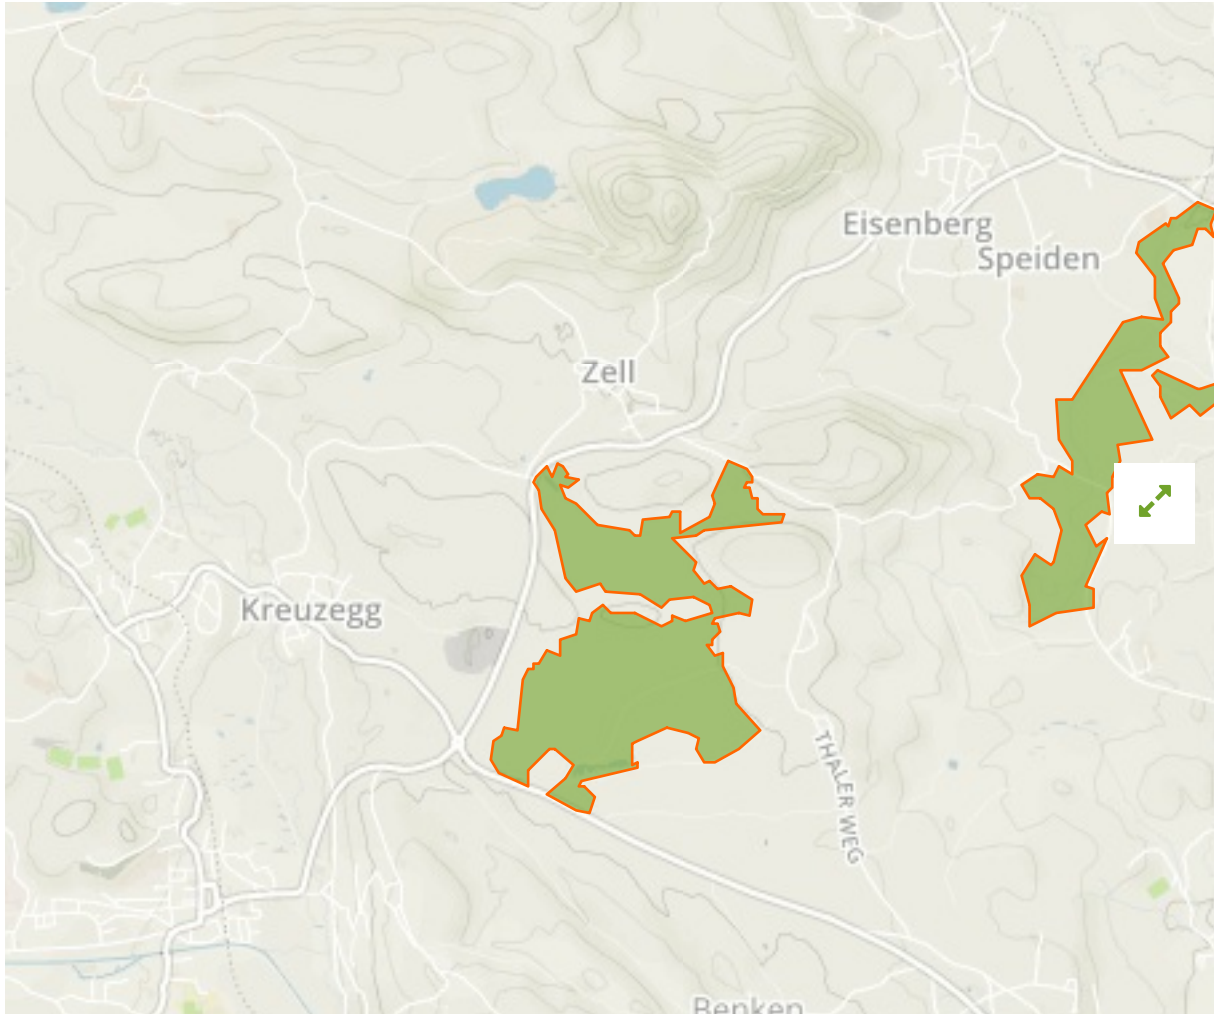

# Pfrontener Wasenmoos und Moore bei Hopferau in Germany

The designations employed and the presentation of material on this map do not imply the expression of any opinion whatsoever on the part of the Secretariat of the United Nations concerning the legal status of any country, territory, city or area or of its authorities, or concerning the delimitation of its frontiers or boundaries.

WDPA ID

---

**555522274**

Reported Area

---

**1.57 km<sup>2</sup>**

## Attributes

---

<b>Original Name</b>	<b>Pfrontener Wasenmoos und Moore bei Hopferau</b>
<b>English Designation</b>	<b>Site of Community Importance (Habitats Directive)</b>
<b>IUCN Management Category</b>	<b>Not Reported</b>
Status	Designated
Type of Designation	Regional
Status Year	2004
Sublocation	
Governance Type	Federal or national ministry or agency
Management Authority	Not Reported
Management Plan	Not Reported
International Criteria	Not Applicable