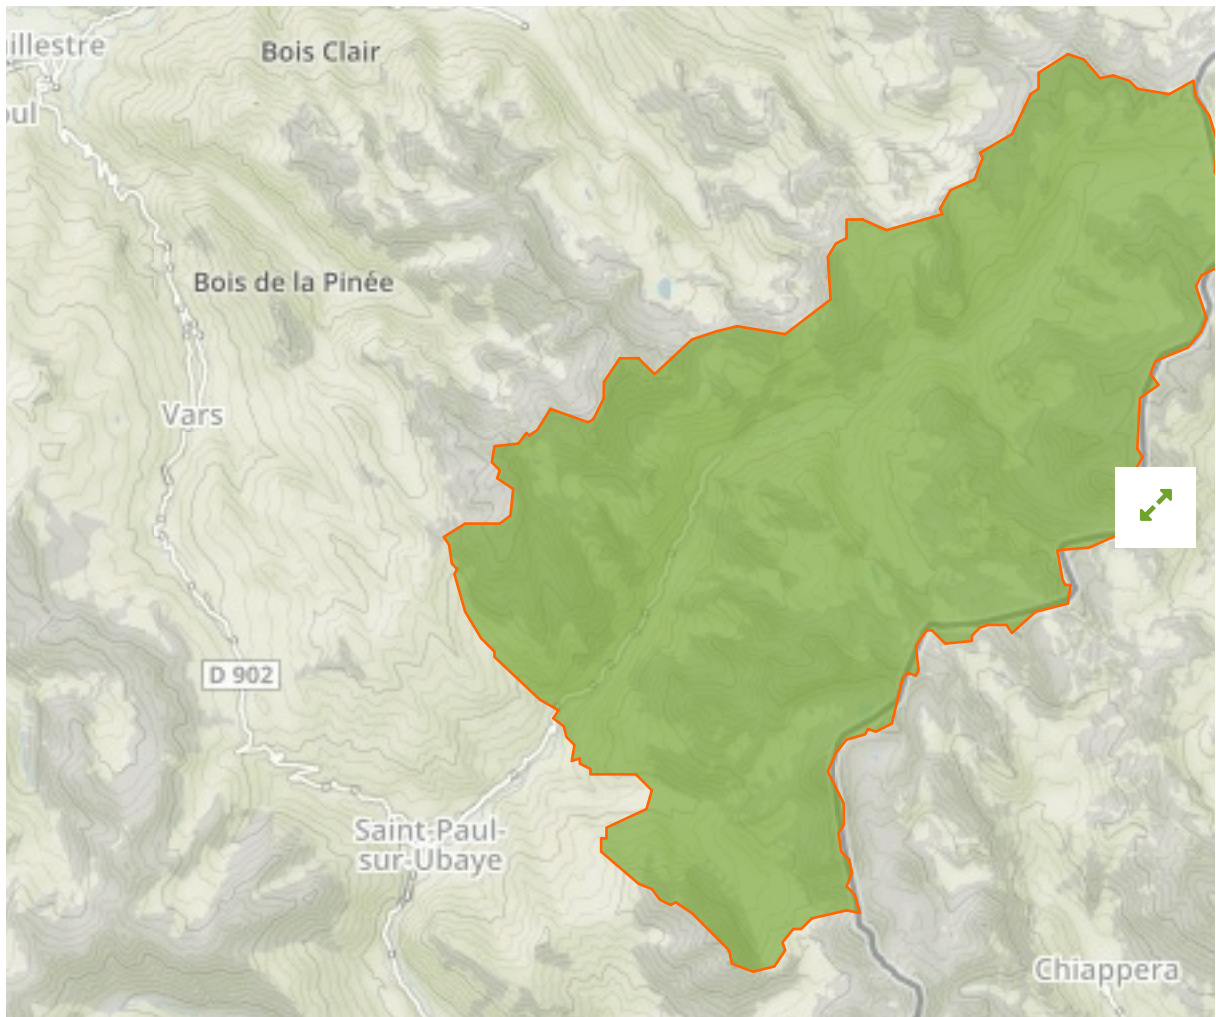

## Haute Ubaye - Massif du Chambeyron in France

The designations employed and the presentation of material on this map do not imply the expression of any opinion whatsoever on the part of the Secretariat of the United Nations concerning the legal status of any country, territory, city or area or of its authorities, or concerning the delimitation of its frontiers or boundaries.

WDPA ID

---

**555526804**

Reported Area

---

**140.37 km<sup>2</sup>**