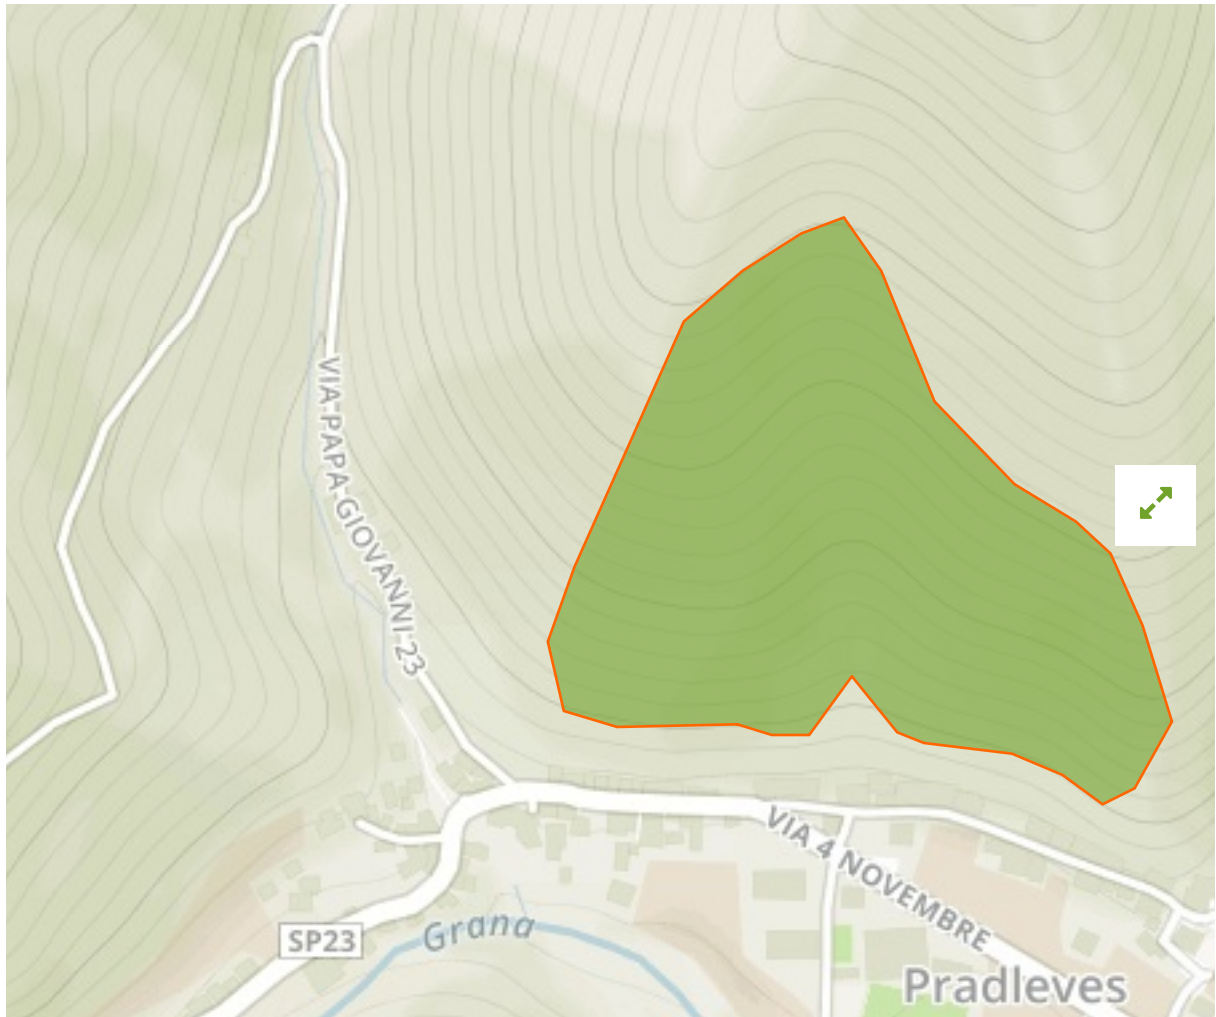

## Stazione di Linum narbonense in Italy

The designations employed and the presentation of material on this map do not imply the expression of any opinion whatsoever on the part of the Secretariat of the United Nations concerning the legal status of any country, territory, city or area or of its authorities, or concerning the delimitation of its frontiers or boundaries.

WDPA ID

---

**555528126**

Reported Area

---

**0.08 km<sup>2</sup>**