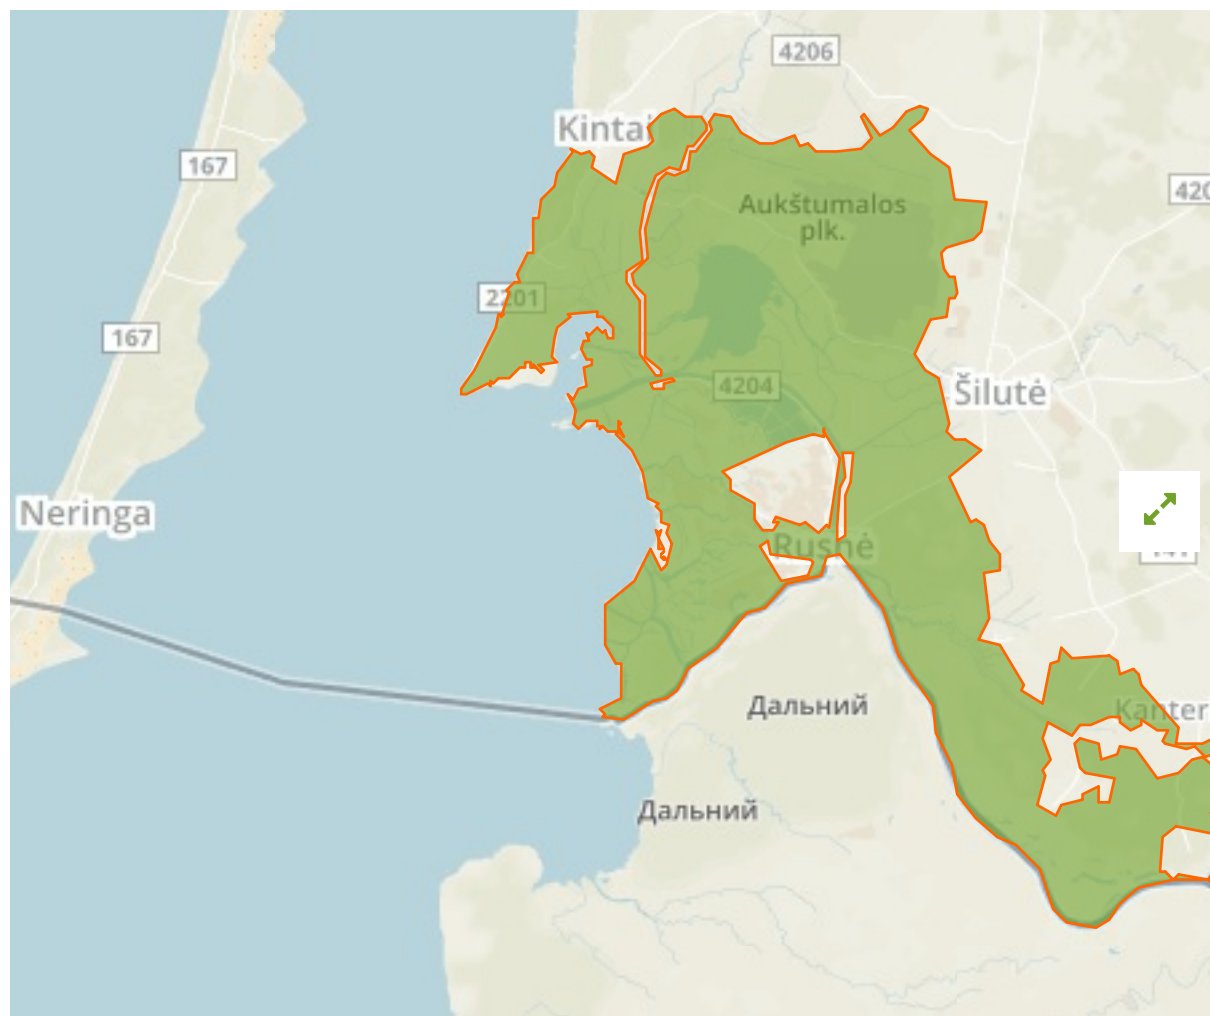

Nemuno delta in Lithuania

The designations employed and the presentation of material on this map do not imply the expression of any opinion whatsoever on the part of the Secretariat of the United Nations concerning the legal status of any country, territory, city or area or of its authorities, or concerning the delimitation of its frontiers or boundaries.

WDPA ID

555536504

Reported Area

239.21 km²

Management Effectiveness Evaluations

No information available

Attributes

Original Name	Nemuno delta
English Designation	Site of Community Importance (Habitats Directive)
IUCN Management Category	Not Reported
Status	Designated
Type of Designation	Regional
Status Year	2005
Sublocation	
Governance Type	Federal or national ministry or agency
Management Authority	Not Reported
Management Plan	Not Reported
International Criteria	Not Applicable