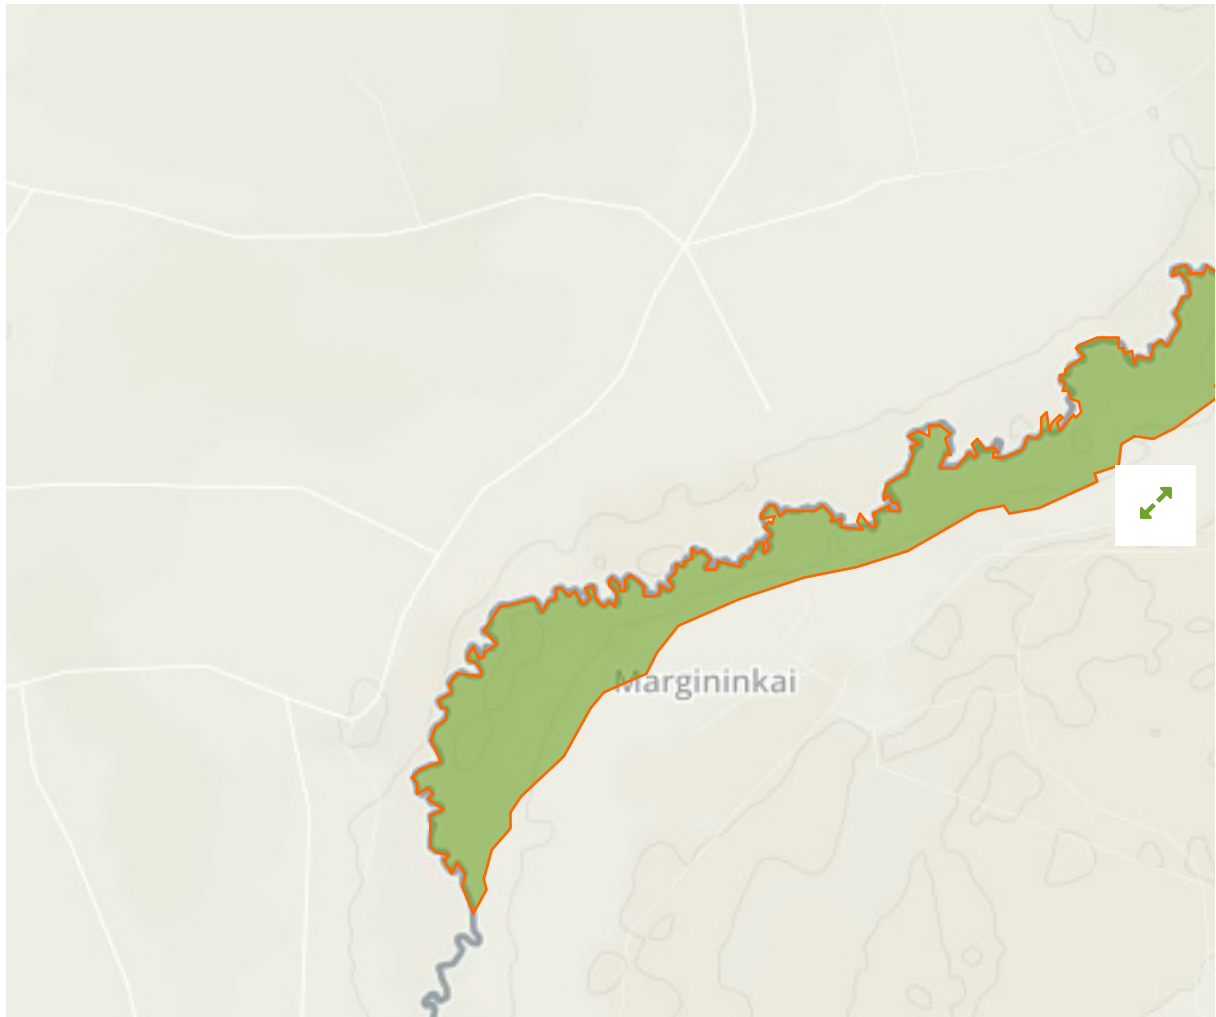

Šventosios upės slėnis ties Margininkais in Lithuania

The designations employed and the presentation of material on this map do not imply the expression of any opinion whatsoever on the part of the Secretariat of the United Nations concerning the legal status of any country, territory, city or area or of its authorities, or concerning the delimitation of its frontiers or boundaries.

WDPA ID

555536506

Reported Area

1.46 km²

Management Effectiveness Evaluations

No information available

Attributes

Original Name	Šventosios upės slenis ties Margininkais
English Designation	Site of Community Importance (Habitats Directive)
IUCN Management Category	Not Reported
Status	Designated
Type of Designation	Regional
Status Year	2004
Sublocation	
Governance Type	Federal or national ministry or agency
Management Authority	Not Reported
Management Plan	View Management Plan
International Criteria	Not Applicable

IUCN Category

IV

WDPA ID Year of Designation

172627

Reported Area

4.1 km²

Senosios Įpilties apylinkės

in Lithuania