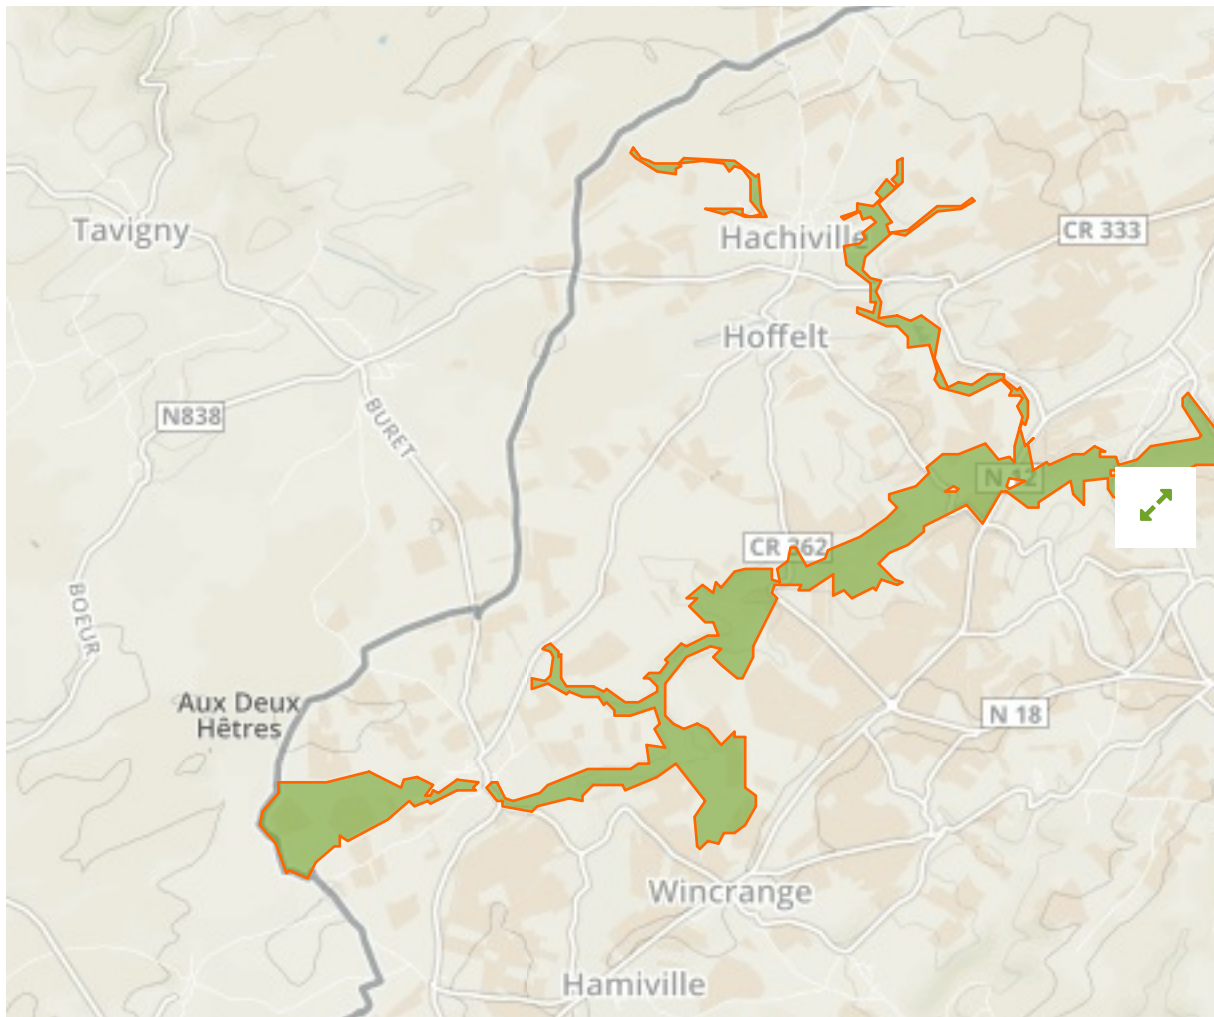

Vallée de la Tretterbaach in Luxembourg

The designations employed and the presentation of material on this map do not imply the expression of any opinion whatsoever on the part of the Secretariat of the United Nations concerning the legal status of any country, territory, city or area or of its authorities, or concerning the delimitation of its frontiers or boundaries.

WDPA ID

555536871

Reported Area

5.36 km²

Management Effectiveness Evaluations

No information available

Attributes

Original Name	Vallée de la Tretterbaach
English Designation	Site of Community Importance (Habitats Directive)
IUCN Management Category	Not Reported
Status	Designated
Type of Designation	Regional
Status Year	1996
Sublocation	
Governance Type	Federal or national ministry or agency
Management Authority	Not Reported
Management Plan	Not Reported
International Criteria	Not Applicable

Site network breakdown

Transboundary sites

Hannerhaassel

in Belgium

Vallée de la Tretterbaach et affluents de la frontière à Asselborn

in Luxembourg

English Designation
 Certified Nature Reserve (Walloon Region)

in Belgium

English Designation
 Nature Park (Walloon Region)

IUCN Category
 V

WDPA ID **Year of Designation**
 386070

Reported Area
 760.4 km²

Vallée de la Tretterbaach et affluents de la frontière à Asselborn