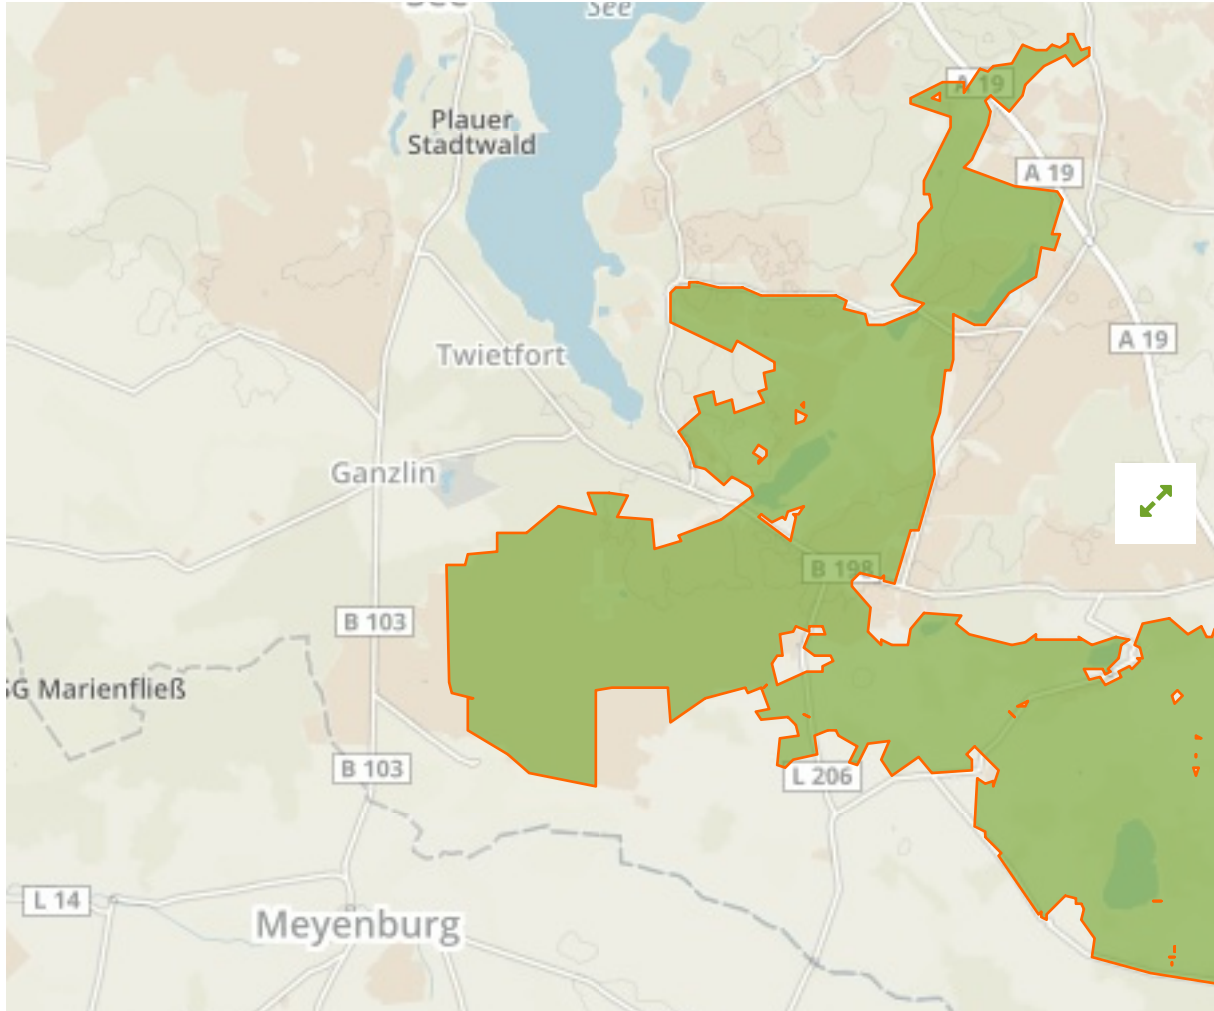

Feldmark Massow-Wendisch Priborn-Satow in Germany

The designations employed and the presentation of material on this map do not imply the expression of any opinion whatsoever on the part of the Secretariat of the United Nations concerning the legal status of any country, territory, city or area or of its authorities, or concerning the delimitation of its frontiers or boundaries.

WDPA ID

555537363

Reported Area

75.42 km²

Management Effectiveness Evaluations

No information available

Attributes

Original Name	Feldmark Massow-Wendisch Priborn-Satow
English Designation	Special Protection Area (Birds Directive)
IUCN Management Category	Not Reported
Status	Designated
Type of Designation	Regional
Status Year	2008
Sublocation	
Governance Type	Federal or national ministry or agency
Management Authority	StALU MS Staatliches Amt für Landwirtschaft und Umwelt Mecklenburgische Seenplatte
Management Plan	View Management Plan
International Criteria	Not Applicable