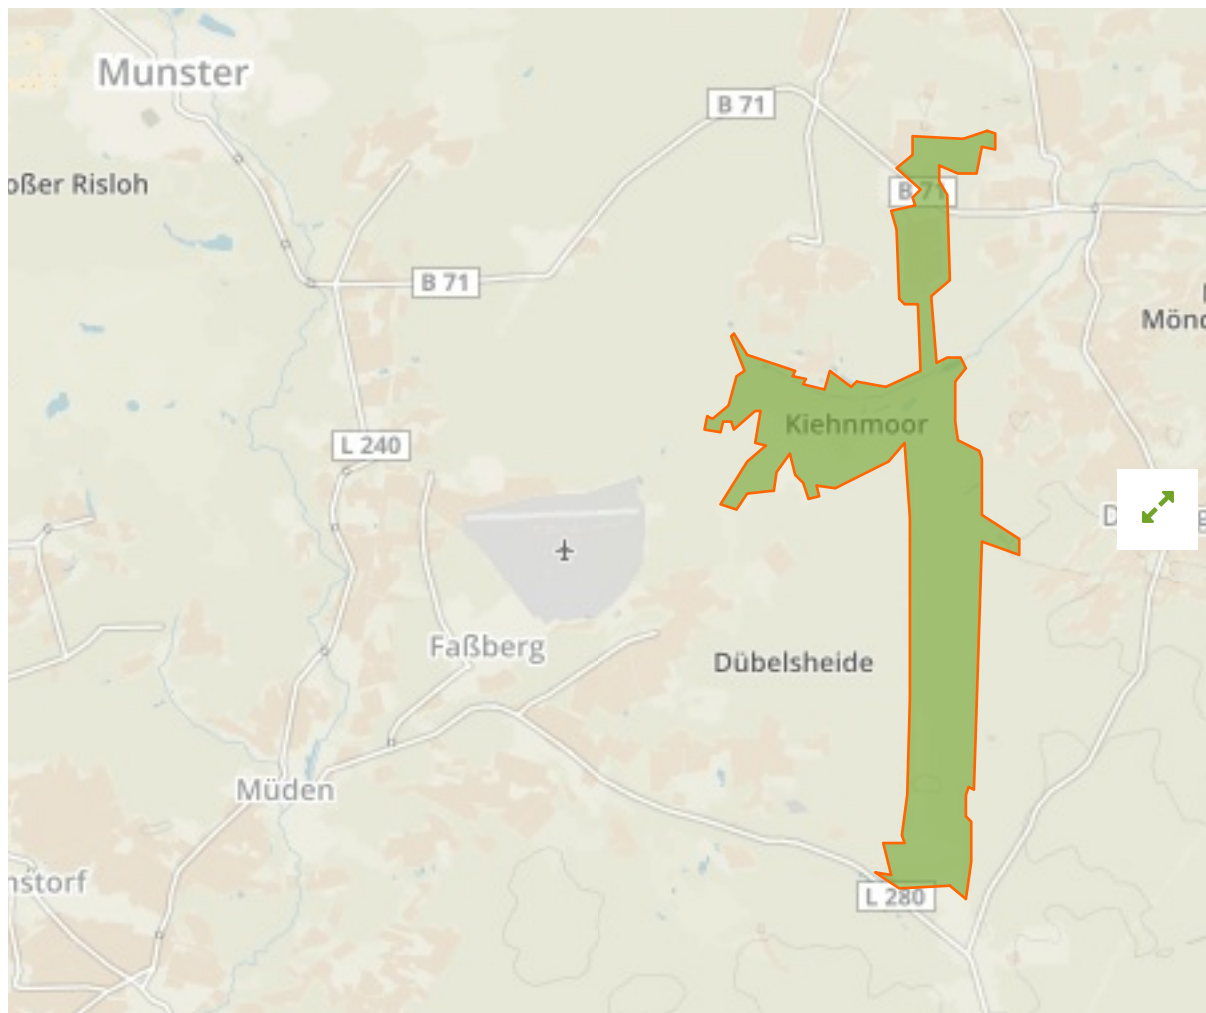

Große Heide bei Unterlüß und Kiehnmoor in Germany

The designations employed and the presentation of material on this map do not imply the expression of any opinion whatsoever on the part of the Secretariat of the United Nations concerning the legal status of any country, territory, city or area or of its authorities, or concerning the delimitation of its frontiers or boundaries.

WDPA ID

555537403

Reported Area

18.82 km²

Management Effectiveness Evaluations

No information available

Attributes

Original Name	Große Heide bei Unterlüß und Kiehnmoor
English Designation	Special Protection Area (Birds Directive)
IUCN Management Category	Not Reported
Status	Designated
Type of Designation	Regional
Status Year	1997
Sublocation	
Governance Type	Federal or national ministry or agency
Management Authority	LK Wittmund Landkreis Wittmund
Management Plan	Not Reported
International Criteria	Not Applicable