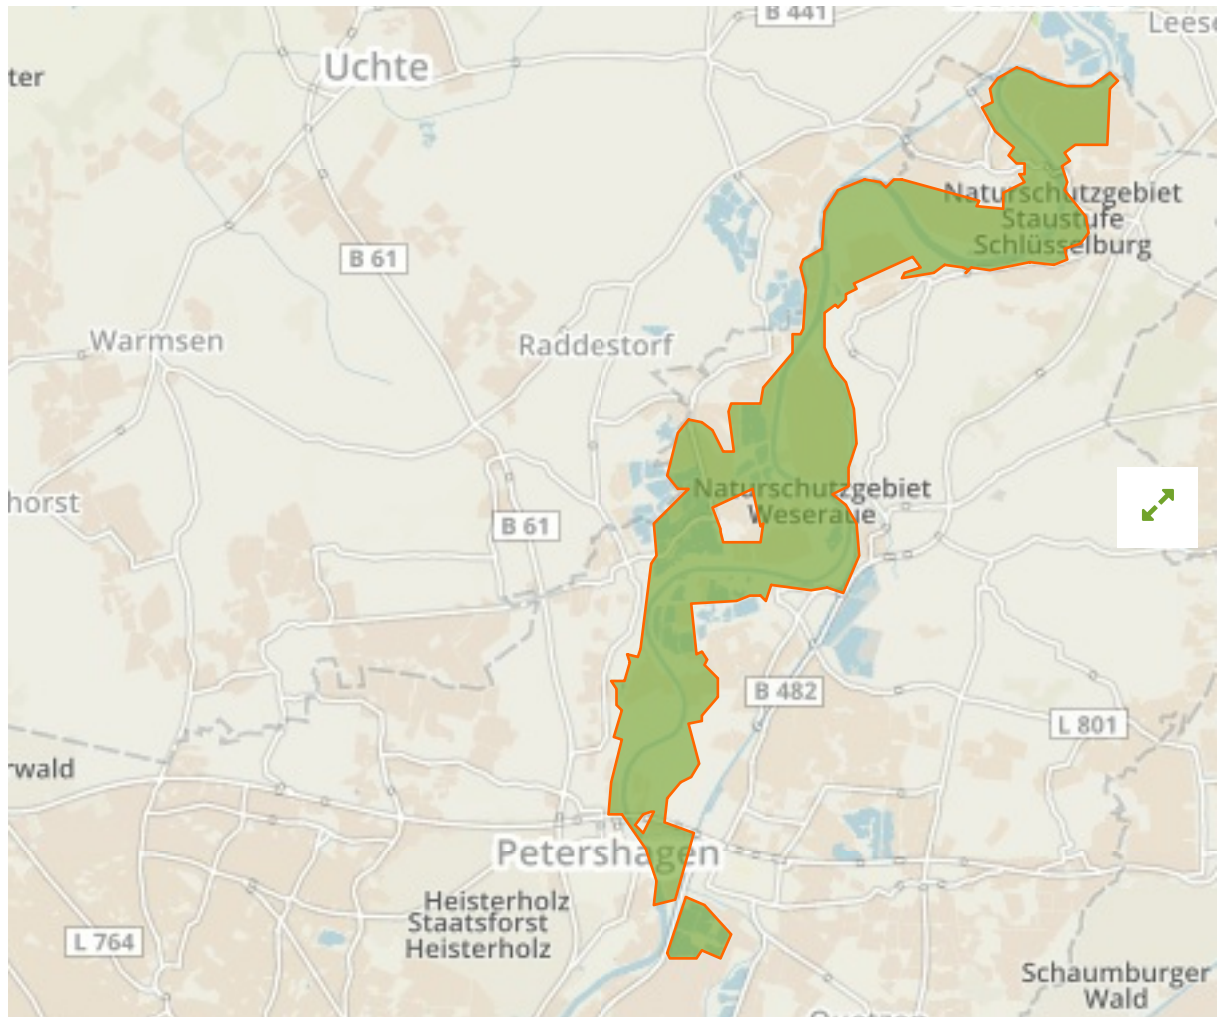

## Vogelschutzgebiet 'Weseraue' in Germany

The designations employed and the presentation of material on this map do not imply the expression of any opinion whatsoever on the part of the Secretariat of the United Nations concerning the legal status of any country, territory, city or area or of its authorities, or concerning the delimitation of its frontiers or boundaries.

WDPA ID

**555537439**

Reported Area

**27.44 km<sup>2</sup>**