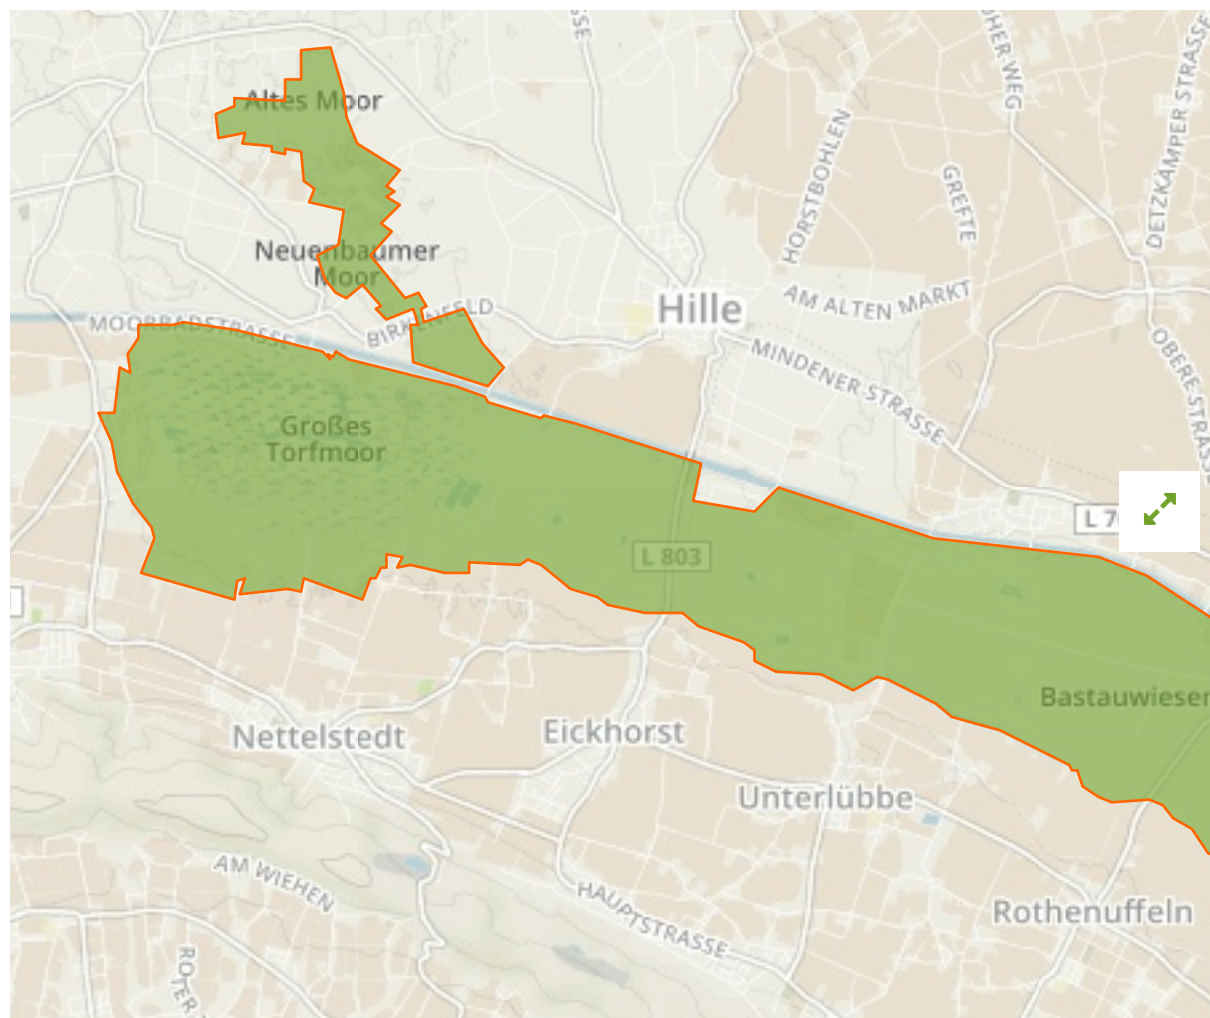

Vogelschutzgebiet 'Bastauniederung' in Germany

The designations employed and the presentation of material on this map do not imply the expression of any opinion whatsoever on the part of the Secretariat of the United Nations concerning the legal status of any country, territory, city or area or of its authorities, or concerning the delimitation of its frontiers or boundaries.

WDPA ID

555537450

Reported Area

25.01 km²

Management Effectiveness Evaluations

No information available

Attributes

Original Name	Vogelschutzgebiet 'Bastauniederung'
English Designation	Special Protection Area (Birds Directive)
IUCN Management Category	Not Reported
Status	Designated
Type of Designation	Regional
Status Year	2003
Sublocation	
Governance Type	Federal or national ministry or agency
Management Authority	Kreis Minden-Luebbecke Kreis Minden-Luebbecke
Management Plan	Not Reported
International Criteria	Not Applicable