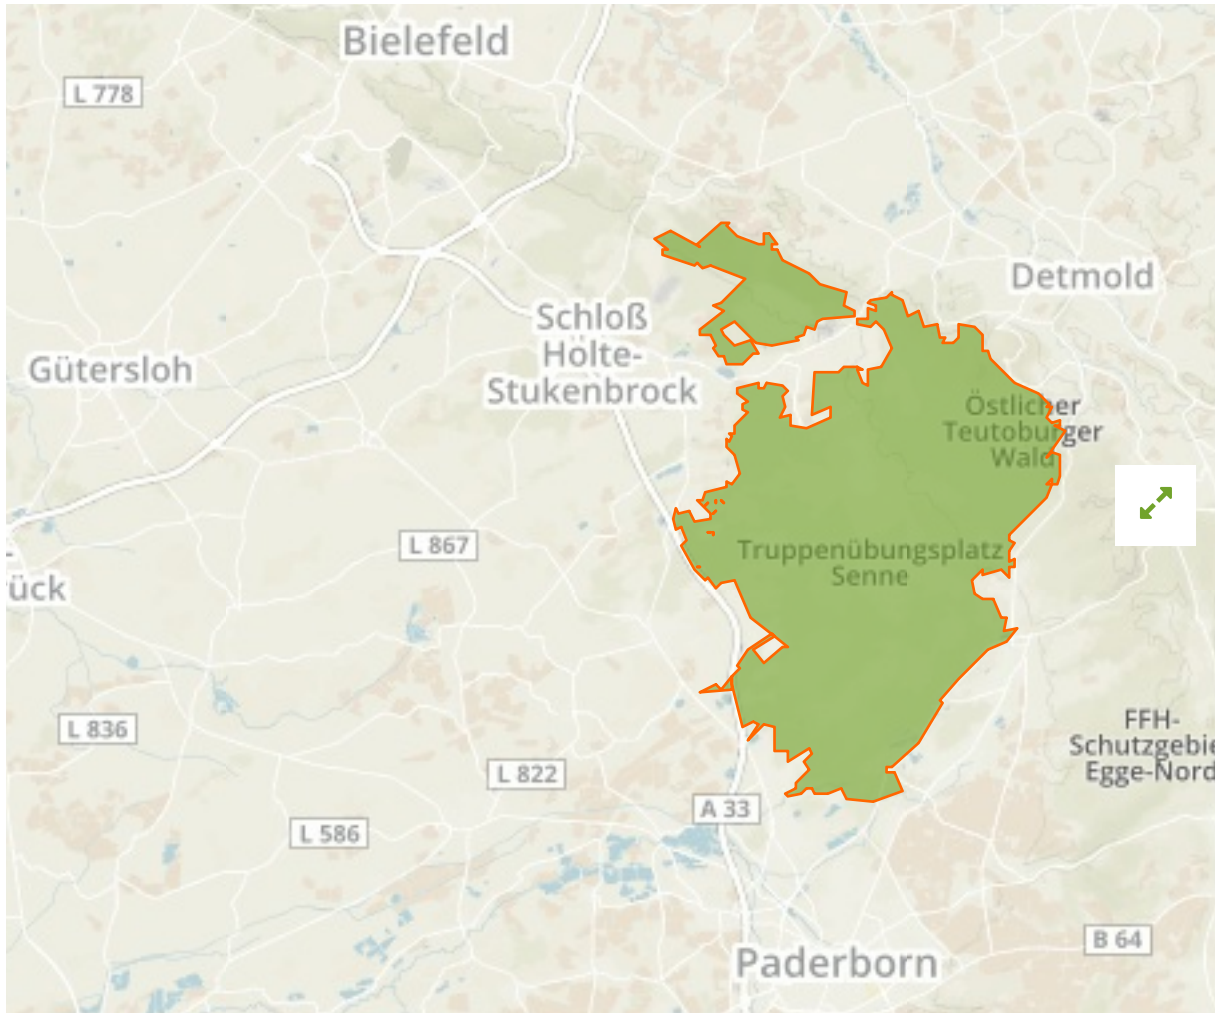

# Vogelschutzgebiet Senne mit Teutoburger Wald in Germany

The designations employed and the presentation of material on this map do not imply the expression of any opinion whatsoever on the part of the Secretariat of the United Nations concerning the legal status of any country, territory, city or area or of its authorities, or concerning the delimitation of its frontiers or boundaries.

WDPA ID

**555537479**

Reported Area

**153.6 km<sup>2</sup>**