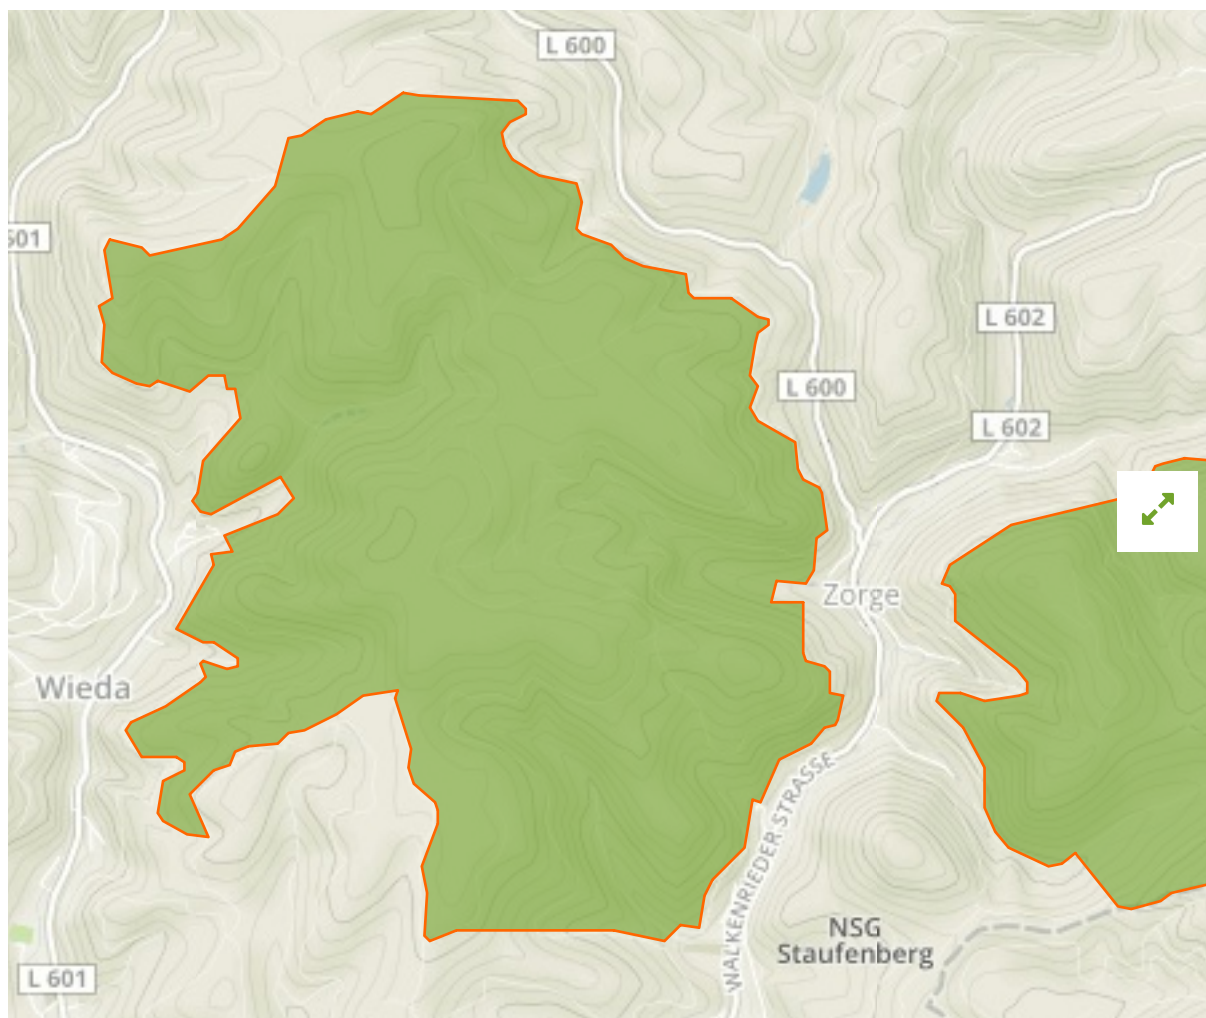

## Südharz bei Zorge in Germany

The designations employed and the presentation of material on this map do not imply the expression of any opinion whatsoever on the part of the Secretariat of the United Nations concerning the legal status of any country, territory, city or area or of its authorities, or concerning the delimitation of its frontiers or boundaries.

WDPA ID

**555537499**

Reported Area

**11.64 km<sup>2</sup>**