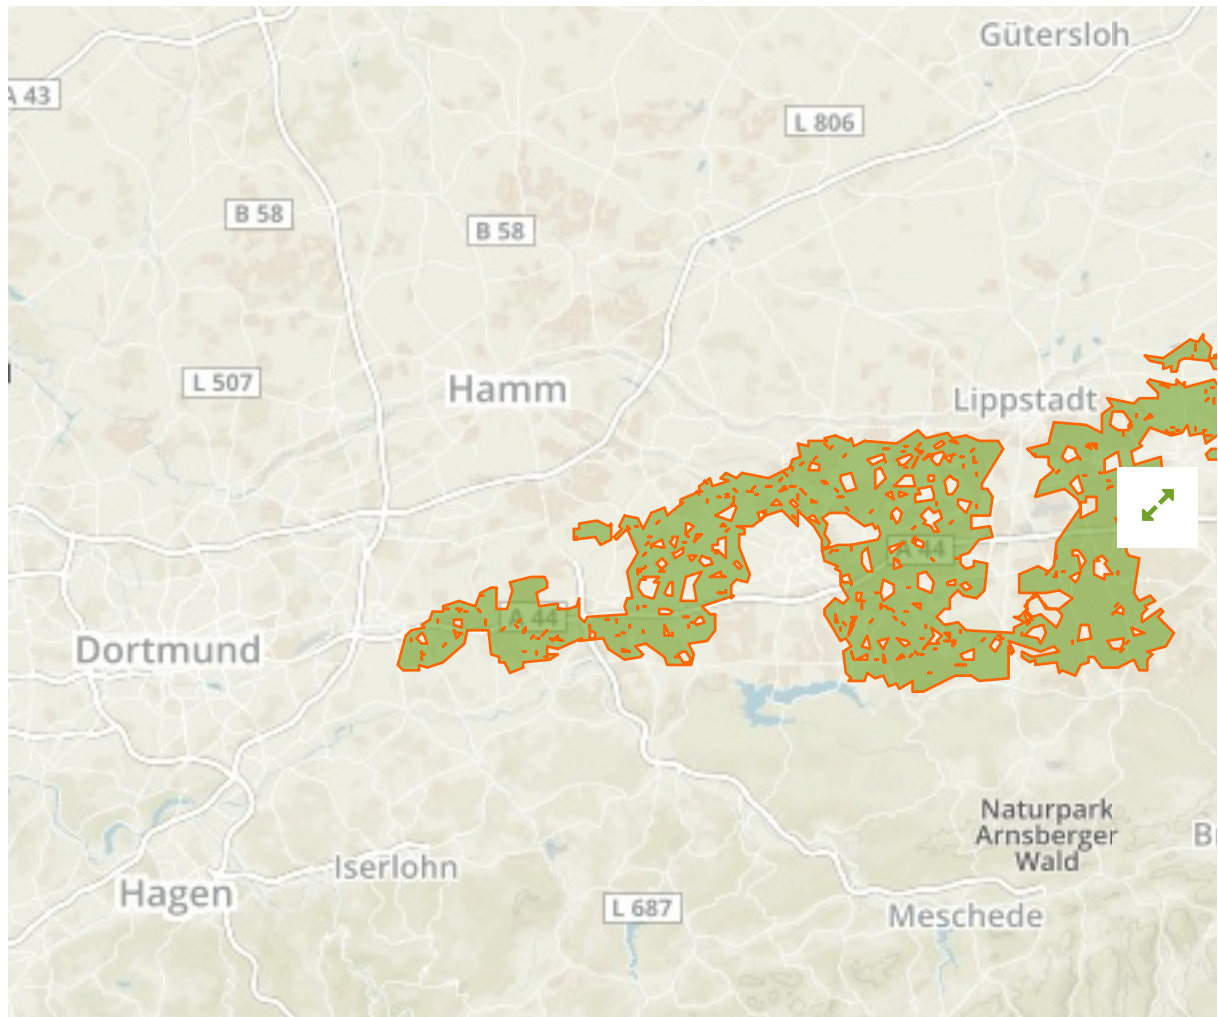

Vogelschutzgebiet Hellwegbörde in Germany

The designations employed and the presentation of material on this map do not imply the expression of any opinion whatsoever on the part of the Secretariat of the United Nations concerning the legal status of any country, territory, city or area or of its authorities, or concerning the delimitation of its frontiers or boundaries.

WDPA ID

555537505

Reported Area

483.79 km²

Management Effectiveness Evaluations

No information available

Attributes

Original Name	Vogelschutzgebiet Hellwegbörde
English Designation	Special Protection Area (Birds Directive)
IUCN Management Category	Not Reported
Status	Designated
Type of Designation	Regional
Status Year	2008
Sublocation	
Governance Type	Federal or national ministry or agency
Management Authority	Biologische Station Paderborn- Senne; Biologische Station Kreis Paderborn - Senne e.V.
Management Plan	View Management Plan
International Criteria	Not Applicable