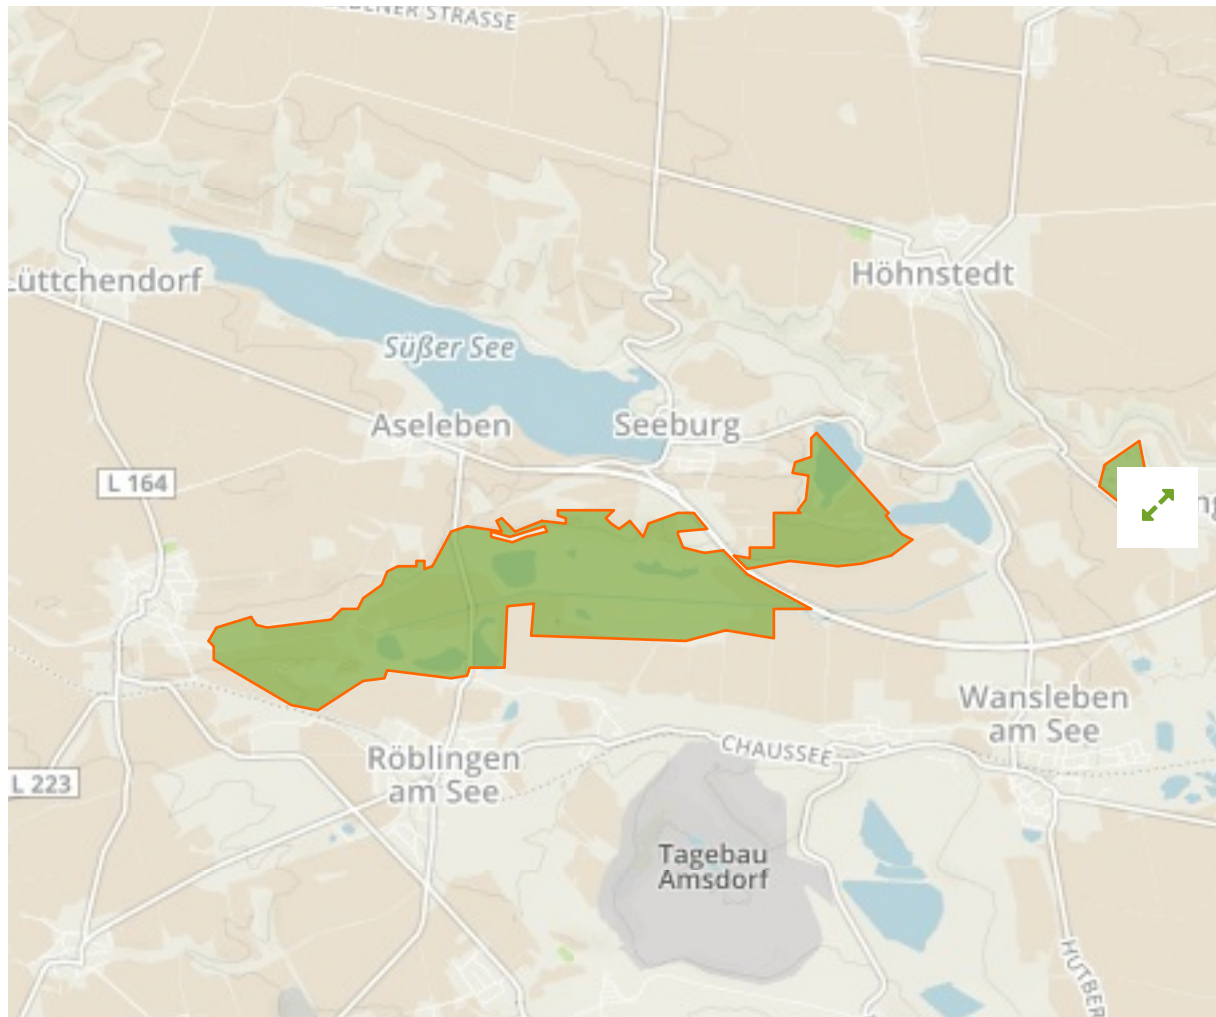

Salziger See und Salzatal in Germany

The designations employed and the presentation of material on this map do not imply the expression of any opinion whatsoever on the part of the Secretariat of the United Nations concerning the legal status of any country, territory, city or area or of its authorities, or concerning the delimitation of its frontiers or boundaries.

WDPA ID

555537525

Reported Area

6.5 km²

Management Effectiveness Evaluations

No information available

Attributes

Original Name	Salziger See und Salzatal
English Designation	Special Protection Area (Birds Directive)
IUCN Management Category	Not Reported
Status	Designated
Type of Designation	Regional
Status Year	2004
Sublocation	
Governance Type	Federal or national ministry or agency
Management Authority	LSA: LK Mansfeld-Südharz Landkreis Mansfeld-Südharz Untere Naturschutzbehörde
Management Plan	Not Reported
International Criteria	Not Applicable